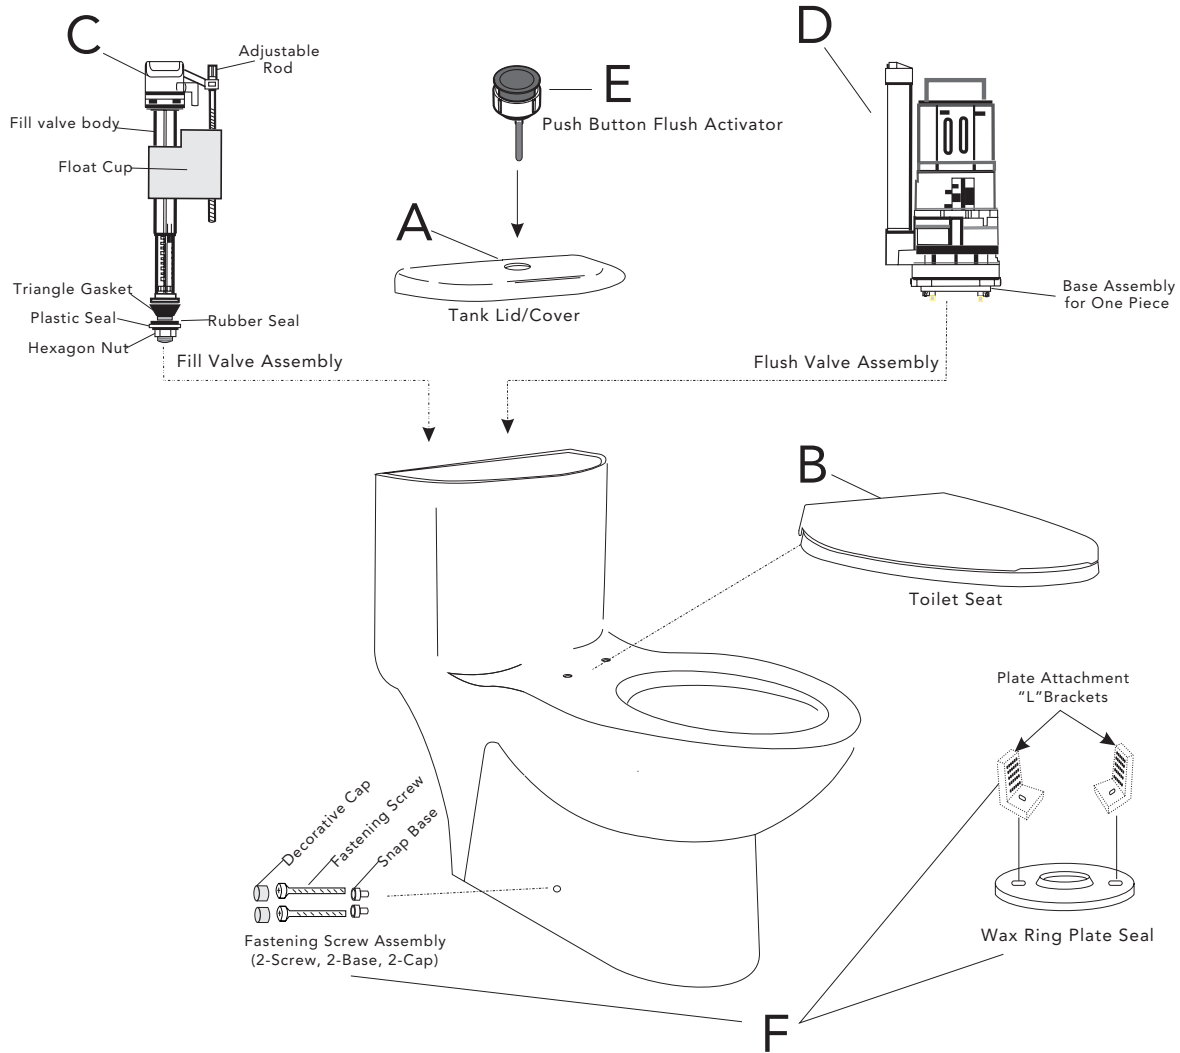

Mirabelle®

ALLEDONIA™ COLLECTION

ONE PIECE HIGH EFFICIENCY TOILET WITH SKIRTED BOWL

Key	Component/Description	Part Number
A	Tank Lid/Cover (Specify Color)	MIRAL200LIDWH
B	Toilet Seat (Specify Color)	MIRTSSC201WH
C	Fill Valve Assembly	MIRBD200FLPK
D	Flush Valve Assembly	MIRAL241FVPK
E	Push Button Flush Actuator (Specify Finish)	MIRC200TLCP
F	Attachment Assembly	MIRC241ADPA
	+Fastening Screw Assembly (2 Screws, 2 Bases, 2 Caps)	
	+Wax Ring Plate Seal (1)	
	+Plate Attachment "L" Brackets (2)	

Warranty and Codes

This product comes complete with installation, operating, care and maintenance instructions. This Mirabelle product carries a 1 year warranty. This product meets ANSI: A112.18.1M.