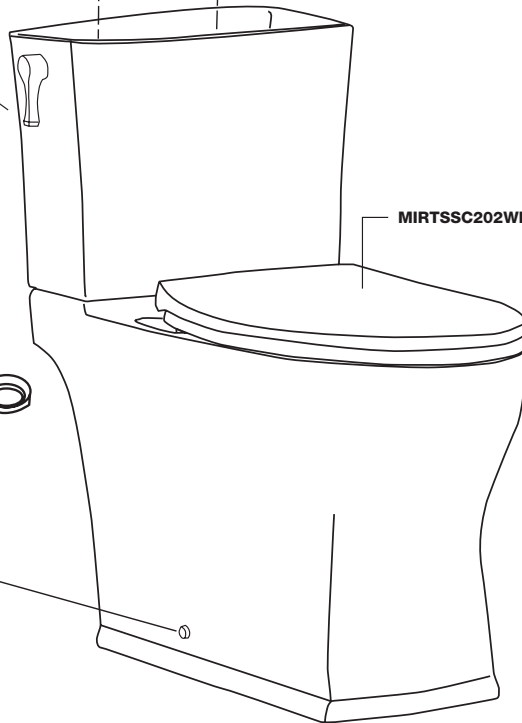

## CARRAWAY SERIES SKIRTED TWO-PIECE HIGH EFFICIENCY TOILET

**MIRCR200LIDWH** - Tank Lid, White

**MIRFILLVLV** - Fill Valve Assembly

**MIRBD200FRPK** - Flapper Only

**MIRBD200FVPK** - Flush Valve Assembly

**MB428CP** - Flush Lever, CP  
**MB428BN** - Flush Lever, BN  
**MB428PN** - Flush Lever, PN  
**MB428ORB** - Flush Lever, ORB

**MIRTSSC202WH** - Slow Close Toilet Seat, White

- Included with **MIRFILLVLV**
- Clamp Nut
  - Filter
  - Cone Washer
  - Coupling Nut