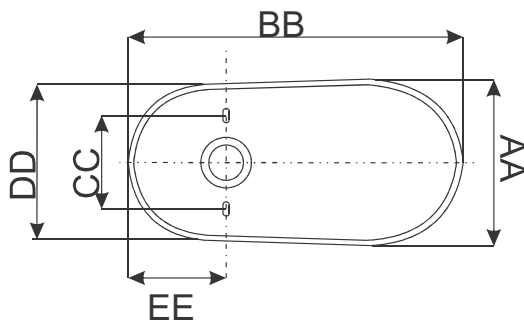

See dimensional drawing on back

© 2016 Ferguson Enterprises, Inc. All Rights Reserved 0516 184722

BRADENTON COLLECTION

TWO-PIECE HIGH EFFICIENCY TOILET

Product Codes:

MIRBD230WH - round-front bowl (white),
 MIRBD230BS - round-front bowl (biscuit),
 MIRBD240WH - elongated bowl (white),
 MIRBD240BS - elongated bowl (biscuit),
 MIRBD250WH - ADA bowl (white),
 MIRBD250BS - ADA bowl (biscuit),

MIRBD200WH - tank, 12" rough-in (white)
 MIRBD200BS - tank, 12" rough-in (biscuit)
 MIRBD210WH - tank, 10" rough-in (white)
 MIRBD214WH - tank, 14" rough-in (white)
 MIRBD200UWH - insulated tank, 12" rough-in (white)
 MIRBD200RWH - right hand tank, 12" rough-in (white)

Footprint Dimensions

Bowl	MIRBD230	MIRBD240	MIRBD250
AA	9-1/2"	10"	10"
BB	18-3/8"	19-1/2"	19-11/16"
CC	6"	6"	6"
DD	9-1/4"	9-1/4"	9-1/4"
EE	5-3/4"	5-3/4"	6"

	MIRBD200/ MIRBD230	MIRBD200/ MIRBD240	MIRBD200/ MIRBD250
A	30-1/8"	30-1/4"	30-7/8"
B	17"	17"	17"
C	16-1/2"	18-1/2"	18-1/2"
D	8-3/8"	8-3/8"	8-3/8"
E	16-1/4"	16-1/4"	17"
F	28"	29-1/2"	29-1/2"
R	12"	12"	12"