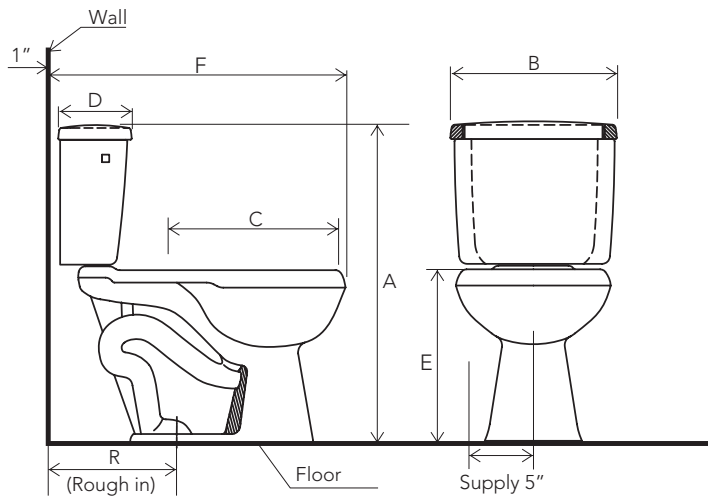

See dimensional drawing on back

© 2016 Ferguson Enterprises, Inc. All Rights Reserved 0516 184722

BRADENTON COLLECTION

TWO-PIECE HIGH EFFICIENCY TOILET

Product Codes:

MIRBD230WH - round-front bowl (white),
 MIRBD230BS - round-front bowl (biscuit),
 MIRBD240WH - elongated bowl (white),
 MIRBD240BS - elongated bowl (biscuit),
 MIRBD250WH - ADA bowl (white),
 MIRBD250BS - ADA bowl (biscuit),

MIRBD200WH - tank, 12" rough-in (white)
 MIRBD200BS - tank, 12" rough-in (biscuit)
 MIRBD210WH - tank, 10" rough-in (white)
 MIRBD214WH - tank, 14" rough-in (white)
 MIRBD200UWH - insulated tank, 12" rough-in (white)
 MIRBD200RWH - right hand tank, 12" rough-in (white)

Footprint Dimensions

Bowl	MIRBD230	MIRBD240	MIRBD250
AA	9-1/2"	10"	10"
BB	18-3/8"	19-1/2"	19-11/16"
CC	6"	6"	6"
DD	9-1/4"	9-1/4"	9-1/4"
EE	5-3/4"	5-3/4"	6"

	MIRBD200/ MIRBD230	MIRBD200/ MIRBD240	MIRBD200/ MIRBD250
A	30-1/8"	30-1/4"	30-7/8"
B	17"	17"	17"
C	16-1/2"	18-1/2"	18-1/2"
D	8-3/8"	8-3/8"	8-3/8"
E	16-1/4"	16-1/4"	17"
F	28"	29-1/2"	29-1/2"
R	12"	12"	12"