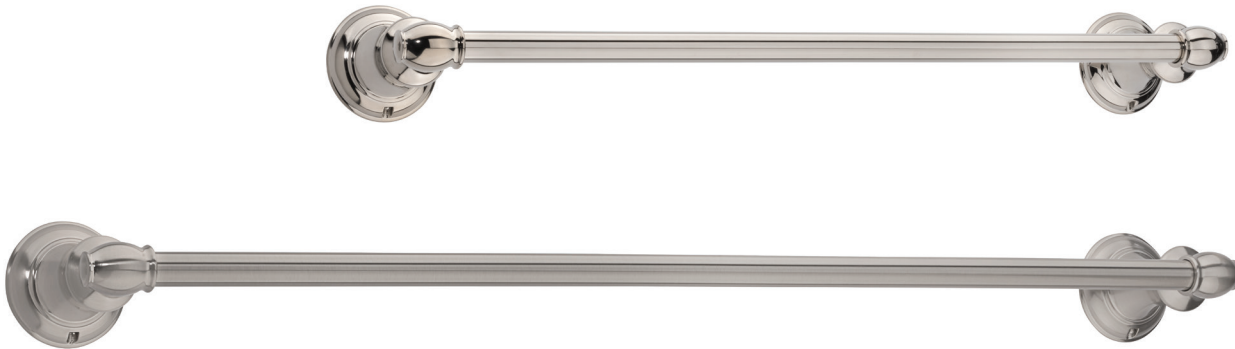

Mirabelle®

BEASLEY COLLECTION

ACCESSORIES

18" TOWEL BAR

Product Codes:

MIRBE18TBCP (polished chrome)
MIRBE18TBBN (brushed nickel)
MIRBE18TBORB (oil rubbed bronze)
MIRBE18TBPN (polished nickel)

24" TOWEL BAR

Product Codes:

MIRBE24TBCP (polished chrome)
MIRBE24TBBN (brushed nickel)
MIRBE24TBORB (oil rubbed bronze)
MIRBE24TBPN (polished nickel)

- All metal construction
- Mounting hardware included

See dimensional drawing on next page

© 2018 Ferguson Enterprises, Inc. All Rights Reserved 14936 09/17

BEASLEY COLLECTION

ACCESSORIES

18" TOWEL BAR

Product Codes:

- MIRBE18TBCP (polished chrome)
- MIRBE18TBBN (brushed nickel)
- MIRBE18TBORB (oil rubbed bronze)
- MIRBE18TBPN (polished nickel)

24" TOWEL BAR

Product Codes:

- MIRBE24TBCP (polished chrome)
- MIRBE24TBBN (brushed nickel)
- MIRBE24TBORB (oil rubbed bronze)
- MIRBE24TBPN (polished nickel)