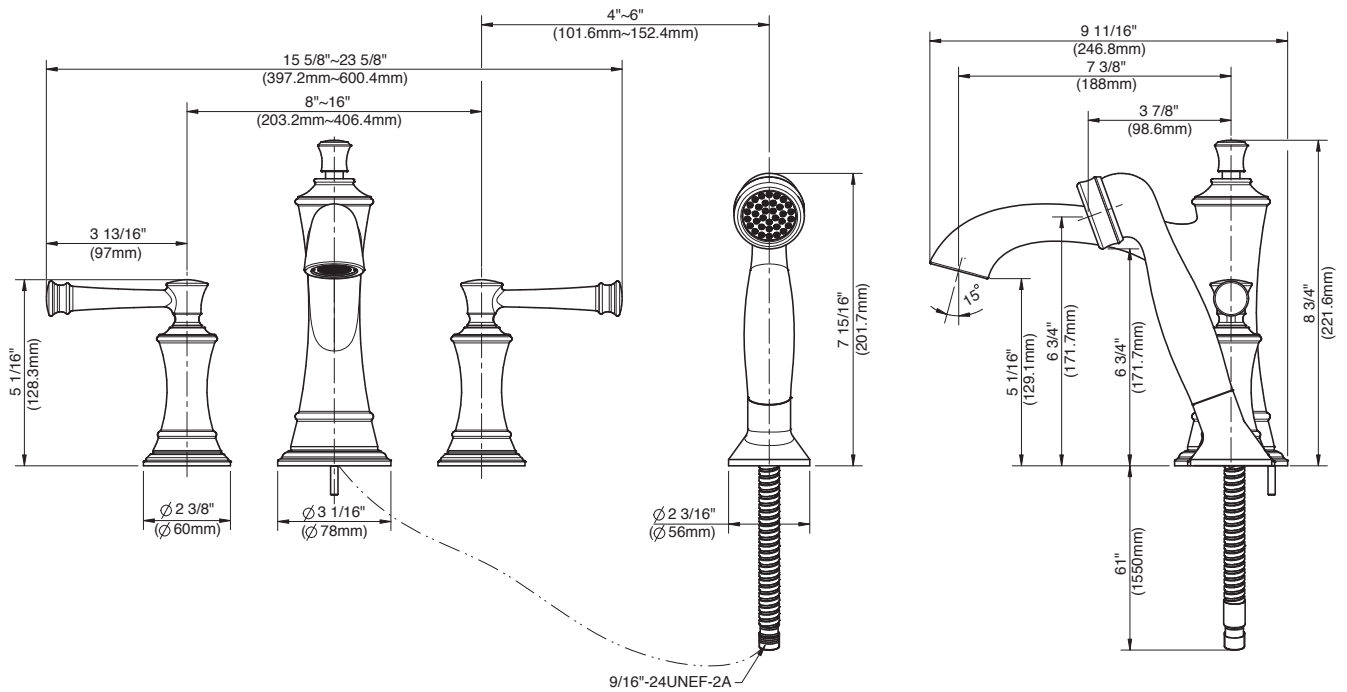

Mirabelle®

BEASLEY COLLECTION

ROMAN TUB TRIM WITH HAND SHOWER

Product Codes:

MIRBE4RTGCP (polished chrome)

MIRBE4RTGBN (brushed nickel)

MIRBE4RTGPN (polished nickel)

- Metal lever handles
- 4-hole installation
- Hand shower max. flow rate: 1.8 gpm (6.8 L/min) at 80 psi
- Lift rod diverter to hand shower
- Requires rough-in valve - MIR674164
- Factory installed backflow prevention check valve
- cUPC/IAPMO listed
- ADA compliant
- Lifetime limited warranty

See dimensional drawing on next page

© 2018 Ferguson Enterprises, Inc. All Rights Reserved 14936 01/18

Mirabelle®

BEASLEY COLLECTION

ROMAN TUB TRIM WITH HAND SHOWER

Product Codes:

MIRBE4RTGCP (polished chrome)

MIRBE4RTGBN (brushed nickel)

MIRBE4RTGPN (polished nickel)

Note: All dimensions and specifications are nominal and may vary +/- 1/4". Use actual products for accuracy in critical situations.