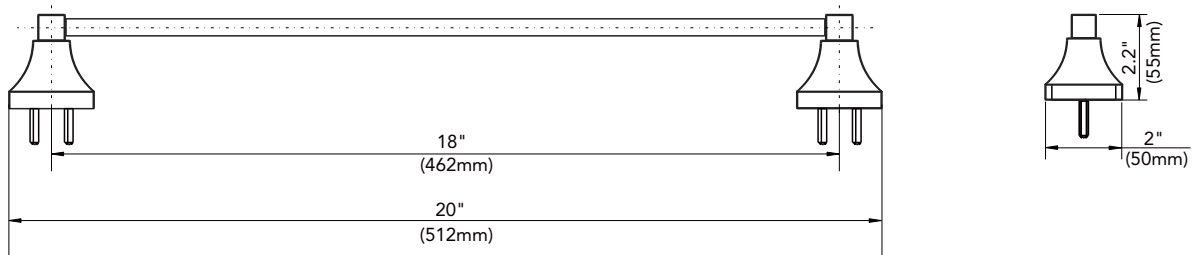

24" TOWEL BAR

Product Codes:

MIRCR24TBCP (polished chrome)
MIRCR24TBBN (brushed nickel)
MIRCR24TBPN (polished nickel)

CARRAWAY COLLECTION

ACCESSORIES

18" TOWEL BAR

Product Codes:

MIRCR18TBPCP (polished chrome)
MIRCR18TBBN (brushed nickel)
MIRCR18TBPN (polished nickel)

24" TOWEL BAR

Product Codes:

MIRCR24TBPCP (polished chrome)
MIRCR24TBBN (brushed nickel)
MIRCR24TBPN (polished nickel)

18" Towel Bar

24" Towel Bar