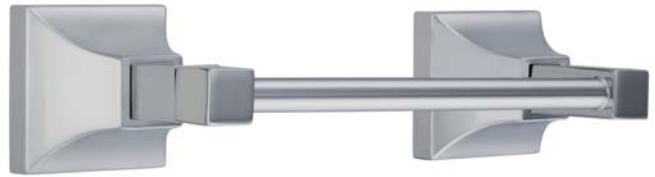

CARRAWAY COLLECTION

ACCESSORIES

- All metal construction
- Mounting hardware included

ROBE HOOK

Product Codes:

MIRCRRHCP (polished chrome)
MIRCRRHBN (brushed nickel)
MIRCRRHPN (polished nickel)

PIVOTING PAPER HOLDER

Product Codes:

MIRCRTHCP (polished chrome)
MIRCRTHBN (brushed nickel)
MIRCRTHPN (polished nickel)

TOWEL RING

Product Codes:

MIRCRRCP (polished chrome)
MIRCRRBN (brushed nickel)
MIRCRRPN (polished nickel)

Mirabelle®

TOWEL RING

Product Codes:

MIRCTRCP (polished chrome)
 MIRCTRBN (brushed nickel)
 MIRCTRPN (polished nickel)

Robe Hook

Pivoting Paper Holder

Towel Ring

Note: All dimensions and specifications are nominal and may vary +/- 1/4". Use actual products for accuracy in critical situations.