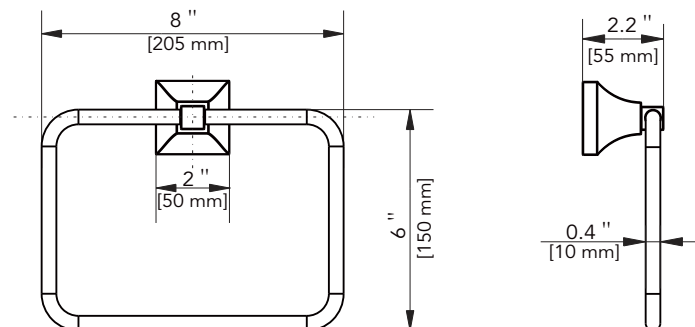

TOWEL RING

Product Codes:

MIRCTRCP (polished chrome)
 MIRCTRBN (brushed nickel)
 MIRCTRPN (polished nickel)

Robe Hook

Pivoting Paper Holder

Towel Ring

Note: All dimensions and specifications are nominal and may vary +/- 1/4". Use actual products for accuracy in critical situations.