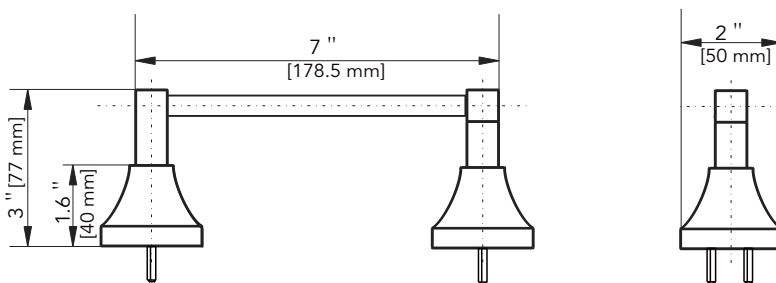

TOWEL RING

Product Codes:

MIRCTRCP (polished chrome)
 MIRCTRBN (brushed nickel)
 MIRCTRPN (polished nickel)

Robe Hook

Pivoting Paper Holder

Towel Ring

Note: All dimensions and specifications are nominal and may vary +/- 1/4". Use actual products for accuracy in critical situations.