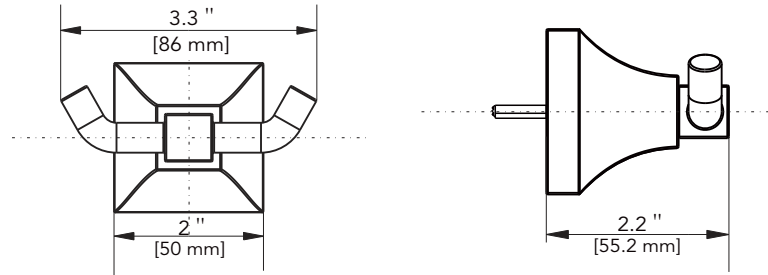

TOWEL RING

Product Codes:

MIRCTRCP (polished chrome)
 MIRCTRBN (brushed nickel)
 MIRCTRPN (polished nickel)

Robe Hook

Pivoting Paper Holder

Towel Ring

Note: All dimensions and specifications are nominal and may vary +/- 1/4". Use actual products for accuracy in critical situations.