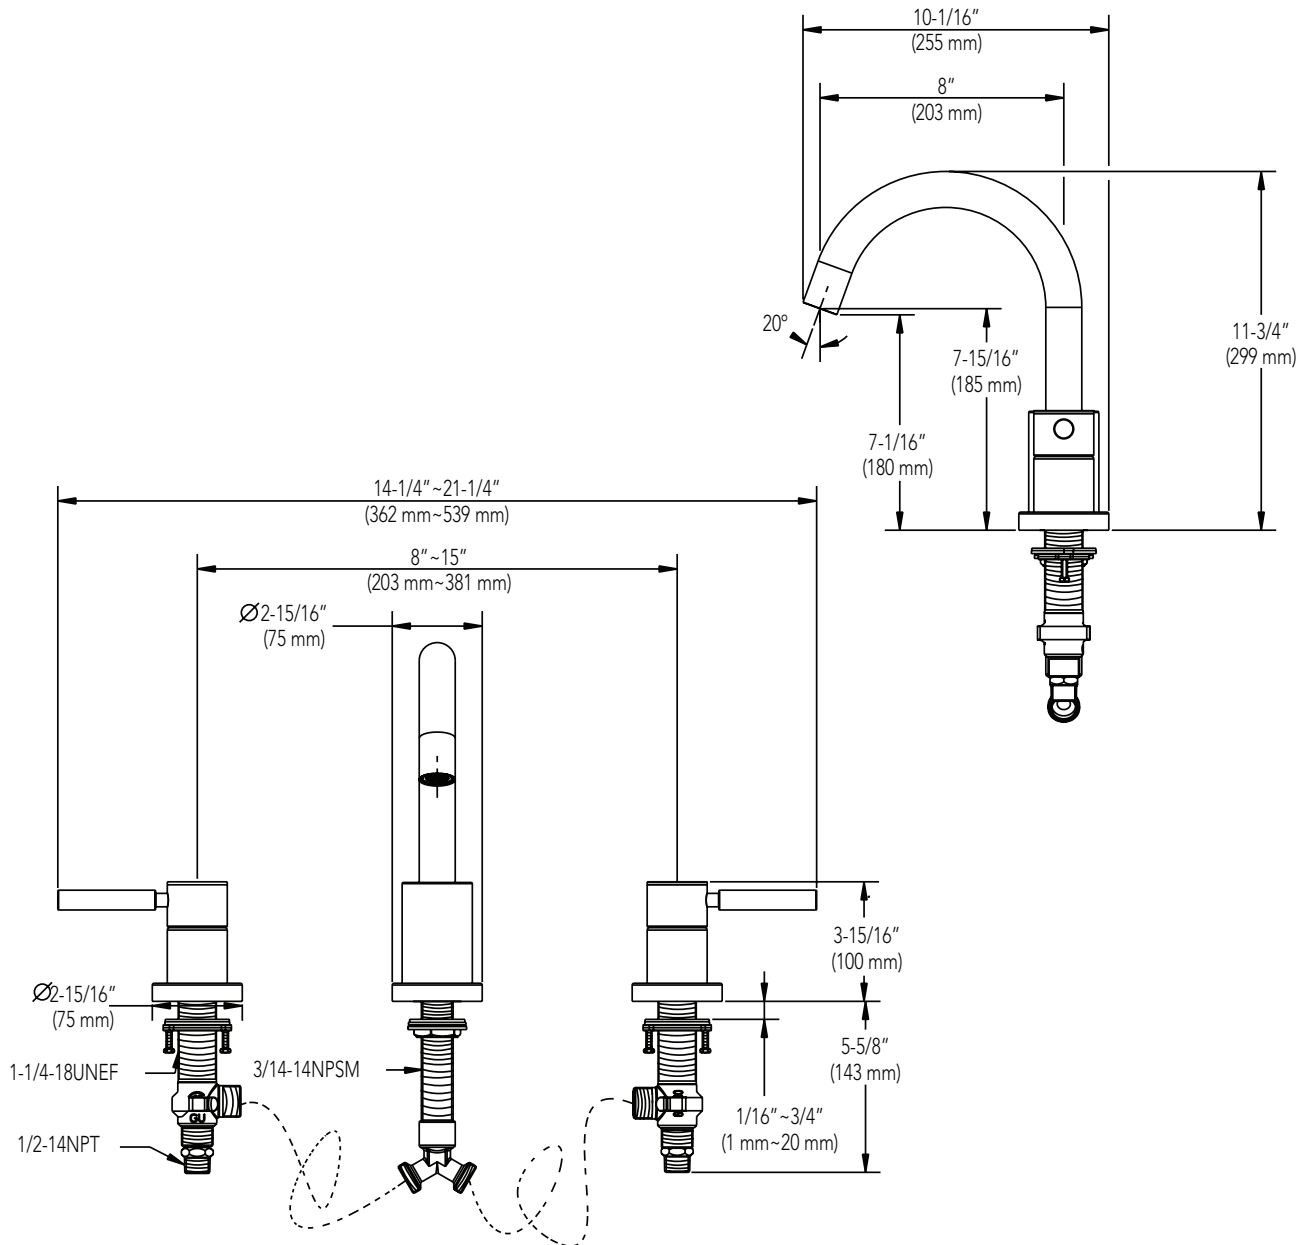

Mirabelle®

EDENTON COLLECTION

TWO-HANDLE ROMAN TUB FAUCET

Product Codes:

MIRE3RTBN (brushed nickel)

MIRE3RTCP (polished chrome)

- Solid brass construction
- 8" to 16" installation spread
- 16.12 GPM @ 60 psi
- Quarter-turn ceramic disc cartridge
- Installation, operating, care and maintenance instructions included
- Lifetime limited warranty
- Meets ANSI: A112.18.1M
- NSF/ANSI Std. 61 compliant
- cUPC/IAPMO listed
- ADA compliant
- Includes rough-in valve

See dimensional drawing on back

©2011 Ferguson Enterprises, Inc. All Rights Reserved 7026 Rev. 03/11

Mirabelle®

EDENTON COLLECTION

TWO-HANDLE ROMAN TUB FAUCET

Product Codes:

MIRE3RTBN (brushed nickel)

MIRE3RTCP (polished chrome)

All dimensions are based on original specifications and are subject to change and variation.