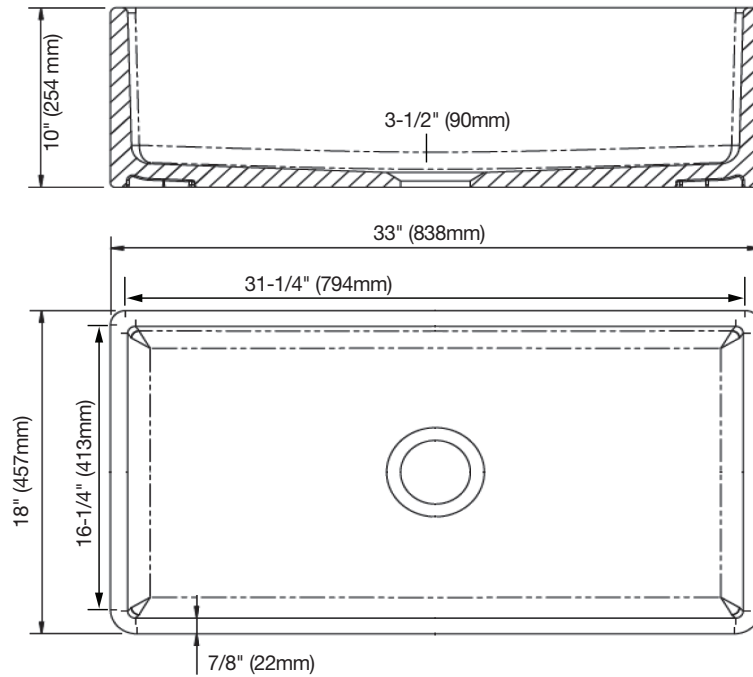

Mirabelle®

KITCHEN SINKS WILLISTON COLLECTION

SINGLE BOWL APRON FRONT SINK

Product Code: MIRF3318AWH (white)

33" x 18" overall size

31-1/4" x 16-1/4" bowl size

9-5/16" bowl depth

- Fireclay construction
- 36-inch minimum base cabinet width
- Center drain
- Dimensions may vary due to manufacturing process. Mirabelle recommends use of the sink to determine final cabinet and countertop dimensions.
- Limited lifetime warranty
- cUPC/IAPMO listed
- Recommended accessories:
 - MB171BN - basket strainer, BN
 - MB171CP - basket strainer, CP
 - MB171ORB - basket strainer, ORB
 - MB171PN - basket strainer, PN
 - MB171SS - basket strainer, SS
 - MB171WH - basket strainer, WH
 - MB163CP - disposer flange, CP
 - MB163SS - disposer flange, SS
 - MB163ORB - disposer flange, ORB
 - MIRG2714 - bottom grid, CP

See dimensional drawing on back

© 2018 Ferguson Enterprises, Inc. 957479 0818

Mirabelle®

KITCHEN SINKS WILLISTON COLLECTION

SINGLE BOWL APRON FRONT SINK

Product Code:
MIRF3318AWH (white)

Note: All dimensions and specifications are nominal and may vary +/- 10mm for any dimension greater than 300mm and +/- 5mm for any dimension less than 300mm