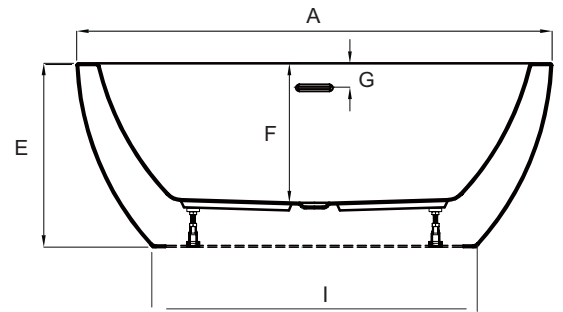

Mirabelle®

HIBISCUS COLLECTION

FREESTANDING TUB

Dimensions: 59" x 29-1/2" x 22-13/16"

Product Code:

MIRHIFSO5930WH (Oval)

- Constructed of acrylic
 - Leveling legs simplify installation
 - White linear overflow
 - White toe-tap drain included
 - Center drain position
 - Access panel for easy roman tub filler installation
 - White
 - 100% factory tested
 - cUPC/IAPMO listed
 - Water capacity: 57.8 gal (219 L)
- Recommended accessories:
Freestanding tub drain rough-in kit:
MB651ABS
MB651CI
MB651PVC

See dimensional drawing on back

© 2018 Ferguson Enterprises, Inc. 1218 1069632

Mirabelle®

HIBISCUS COLLECTION

FREESTANDING TUB

Product Codes:

MIRHIFSO5930WH (Oval)

Models/Dimension	A	B	C	D	E	F	G	H	I	J	K	L	M	N
MIRHIFSO5930WH	59" (1500mm)	29-1/2" (750mm)	23-1/4" (590mm)	57" (1450mm)	22-3/4" (580mm)	17-1/4" (440mm)	3" (75mm)	5-1/4" (135mm)	40-1/4" (1020mm)	22" (560mm)	15-3/4" (400mm)	4-1/2" (114mm)	38-1/2" (950mm)	18-7/8" (480mm)

Note: All dimensions and specifications are nominal and may vary +/- 1/4. Use actual products for accuracy in critical situations.