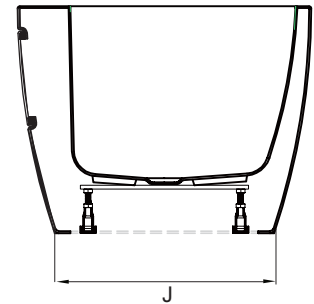

Mirabelle®

HIBISCUS COLLECTION

FREESTANDING TUB

Dimensions: 59" x 29-1/2" x 22-13/16"

Product Code:

MIRHIFSO5930WH (Oval)

- Constructed of acrylic
 - Leveling legs simplify installation
 - White linear overflow
 - White toe-tap drain included
 - Center drain position
 - Access panel for easy roman tub filler installation
 - White
 - 100% factory tested
 - cUPC/IAPMO listed
 - Water capacity: 57.8 gal (219 L)
- Recommended accessories:
Freestanding tub drain rough-in kit:
MB651ABS
MB651CI
MB651PVC

See dimensional drawing on back

© 2018 Ferguson Enterprises, Inc. 1218 1069632

Mirabelle®

HIBISCUS COLLECTION

FREESTANDING TUB

Product Codes:

MIRHIFSO5930WH (Oval)

Models/Dimension	A	B	C	D	E	F	G	H	I	J	K	L	M	N
MIRHIFSO5930WH	59" (1500mm)	29-1/2" (750mm)	23-1/4" (590mm)	57" (1450mm)	22-3/4" (580mm)	17-1/4" (440mm)	3" (75mm)	5-1/4" (135mm)	40-1/4" (1020mm)	22" (560mm)	15-3/4" (400mm)	4-1/2" (114mm)	38-1/2" (950mm)	18-7/8" (480mm)

Note: All dimensions and specifications are nominal and may vary +/- 1/4. Use actual products for accuracy in critical situations.