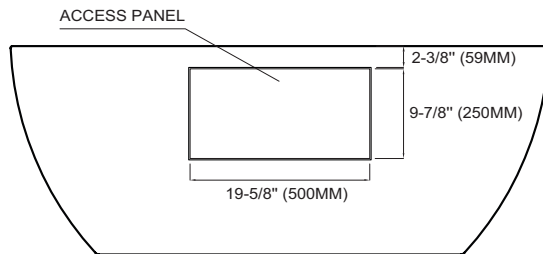

Mirabelle®

HIBISCUS COLLECTION

FREESTANDING TUB

Dimensions: 59" x 29-1/2" x 22-13/16"

Product Code:

MIRHIFSO5930WH (Oval)

- Constructed of acrylic
 - Leveling legs simplify installation
 - White linear overflow
 - White toe-tap drain included
 - Center drain position
 - Access panel for easy roman tub filler installation
 - White
 - 100% factory tested
 - cUPC/IAPMO listed
 - Water capacity: 57.8 gal (219 L)
- Recommended accessories:
Freestanding tub drain rough-in kit:
MB651ABS
MB651CI
MB651PVC

See dimensional drawing on back

© 2018 Ferguson Enterprises, Inc. 1218 1069632

Mirabelle®

HIBISCUS COLLECTION

FREESTANDING TUB

Product Codes:

MIRHIFSO5930WH (Oval)

Models/Dimension	A	B	C	D	E	F	G	H	I	J	K	L	M	N
MIRHIFSO5930WH	59" (1500mm)	29-1/2" (750mm)	23-1/4" (590mm)	57" (1450mm)	22-3/4" (580mm)	17-1/4" (440mm)	3" (75mm)	5-1/4" (135mm)	40-1/4" (1020mm)	22" (560mm)	15-3/4" (400mm)	4-1/2" (114mm)	38-1/2" (950mm)	18-7/8" (480mm)

Note: All dimensions and specifications are nominal and may vary +/- 1/4. Use actual products for accuracy in critical situations.