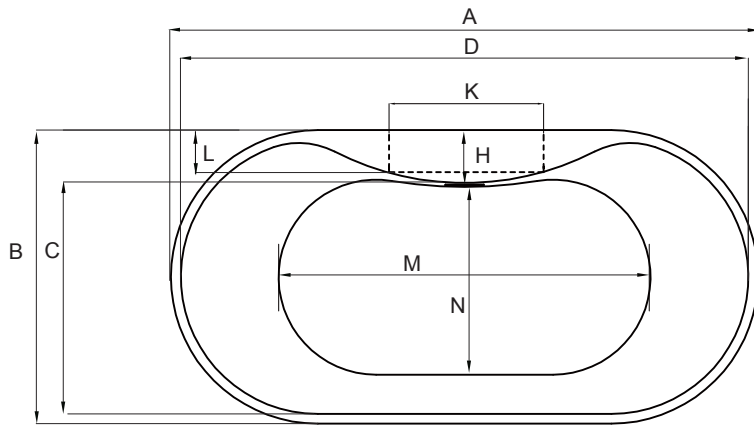

Mirabelle®

HIBISCUS COLLECTION

FREESTANDING TUB

Dimensions: 59" x 29-1/2" x 22-13/16"

Product Code:

MIRHIFSO5930WH (Oval)

- Constructed of acrylic
 - Leveling legs simplify installation
 - White linear overflow
 - White toe-tap drain included
 - Center drain position
 - Access panel for easy roman tub filler installation
 - White
 - 100% factory tested
 - cUPC/IAPMO listed
 - Water capacity: 57.8 gal (219 L)
- Recommended accessories:
Freestanding tub drain rough-in kit:
MB651ABS
MB651CI
MB651PVC

See dimensional drawing on back

© 2018 Ferguson Enterprises, Inc. 1218 1069632

Mirabelle®

HIBISCUS COLLECTION

FREESTANDING TUB

Product Codes:

MIRHIFSO5930WH (Oval)

Models/Dimension	A	B	C	D	E	F	G	H	I	J	K	L	M	N
MIRHIFSO5930WH	59" (1500mm)	29-1/2" (750mm)	23-1/4" (590mm)	57" (1450mm)	22-3/4" (580mm)	17-1/4" (440mm)	3" (75mm)	5-1/4" (135mm)	40-1/4" (1020mm)	22" (560mm)	15-3/4" (400mm)	4-1/2" (114mm)	38-1/2" (950mm)	18-7/8" (480mm)

Note: All dimensions and specifications are nominal and may vary +/- 1/4. Use actual products for accuracy in critical situations.