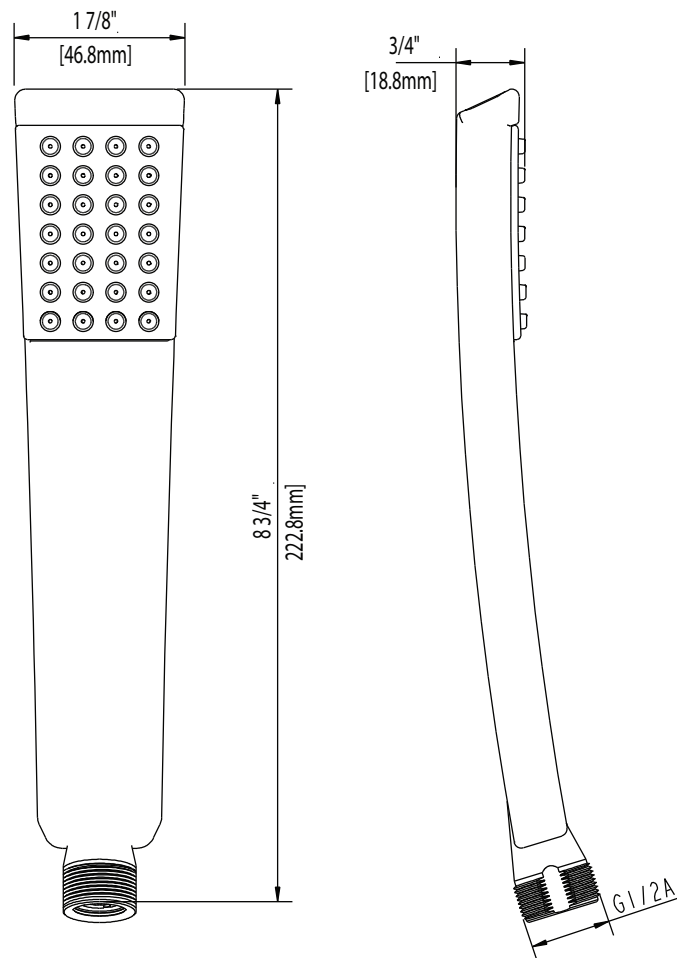

CUSTOM SHOWERING

SINGLE FUNCTION HANDSHOWER

Product Codes:

MIRHS4060ECP (polished chrome)

MIRHS4060EBN (brushed nickel)

MIRHS4060EORB (oil rubbed bronze)

- Single function handshower (full spray)
- Max. flow rate: 2.0 GPM at 80 PSI
- Easy-clean spray nozzles
- 1/2"-14NPSM connection
- Easy installation
- Factory installed backflow prevention check valve
- Requires hose sold separately
- Lifetime limited warranty
- Meets ANSI:A112.18.1
- cUPC/IAPMO listed

See dimensional drawing on next page

© 2015 Ferguson Enterprises, Inc. 23850 0115

CUSTOM SHOWERING

SINGLE FUNCTION HANDSHOWER

Product Codes:

MIRHS4060ECP (polished chrome)

MIRHS4060EBN (brushed nickel)

MIRHS4060EORB (oil rubbed bronze)

Note: All dimensions and specifications are nominal and may vary + - 1/4". Use actual products for accuracy in critical situations.