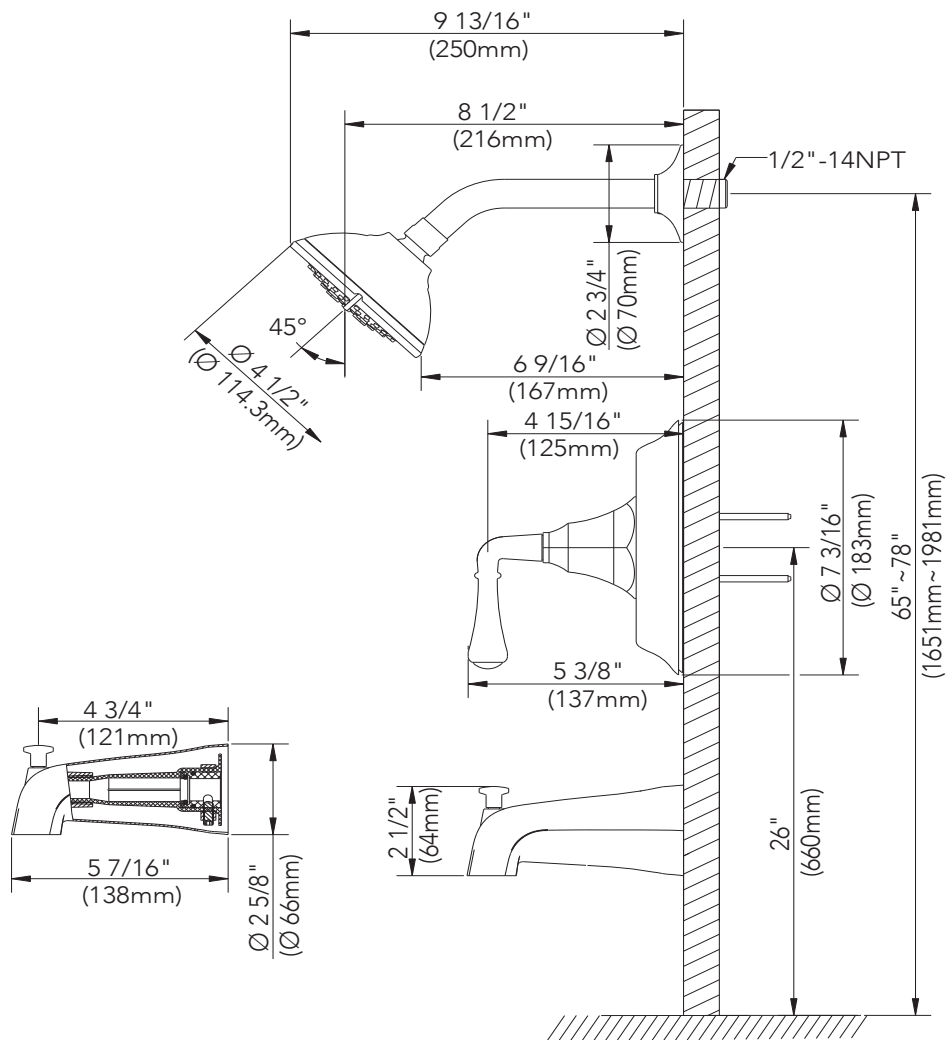

- 5 function showerhead
- Pressure balanced
- Max. flow rate: 1.75 gpm (6.6 L/min) at 80 psi
- Lifetime limited warranty
- cUPC/IAPMO listed
- ADA compliant
- WaterSense approved

See dimensional drawing on next page

© 2019 Ferguson Enterprises, Inc. All Rights Reserved 14936 02/19

KEY WEST COLLECTION

SINGLE-HANDLE TUB AND SHOWER TRIM KIT

Product Codes:

- MIRKW8030GCP (polished chrome)
- MIRKW8030GBN (brushed nickel)
- MIRKW8030GNORB (oil rubbed bronze)
- MIRKW8030GPN (polished nickel)

Note: All dimensions and specifications are nominal and may vary +/- 1/4". Use actual products for accuracy in critical situations.