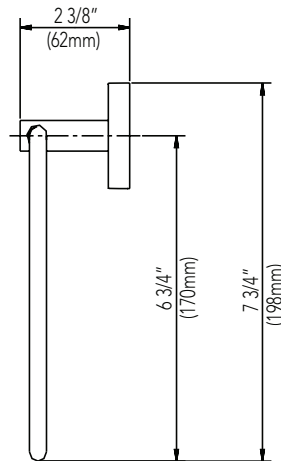

Product Codes:

MIRMLEDRHBN (brushed nickel)
MIRMLEDRHCP (polished chrome)

TOWEL RING

Product Codes:

MIRMLEDRBN (brushed nickel)
MIRMLEDRCP (polished chrome)

TISSUE HOLDER

Product Codes:

MIRMLEDRHBN (brushed nickel)
MIRMLEDRHCP (polished chrome)

All dimensions are based on original specifications and are subject to change and variation.