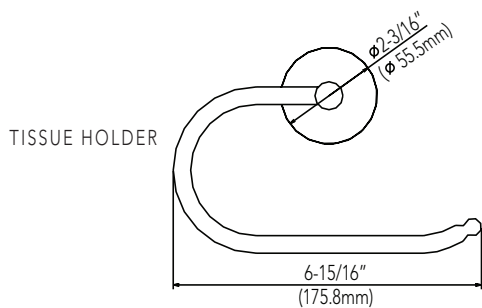

Product Codes:

MIRMLEDRHBN (brushed nickel)
MIRMLEDRHCP (polished chrome)

TOWEL RING

Product Codes:

MIRMLEDRBN (brushed nickel)
MIRMLEDRCP (polished chrome)

TISSUE HOLDER

Product Codes:

MIRMLEDRHBN (brushed nickel)
MIRMLEDRHCP (polished chrome)

All dimensions are based on original specifications and are subject to change and variation.