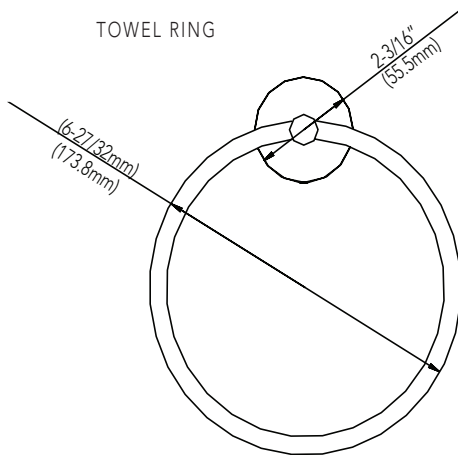

Product Codes:

MIRMLEDRHBN (brushed nickel)
MIRMLEDRHCP (polished chrome)

TOWEL RING

Product Codes:

MIRMLEDRBN (brushed nickel)
MIRMLEDRCP (polished chrome)

TISSUE HOLDER

Product Codes:

MIRMLEDRHBN (brushed nickel)
MIRMLEDRHCP (polished chrome)

All dimensions are based on original specifications and are subject to change and variation.