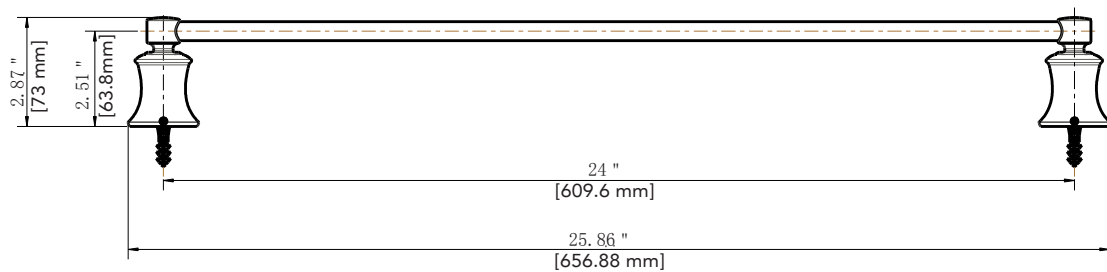

24" TOWEL BAR

Product Codes:

MIRPT24TBBN (brushed nickel)
MIRPT24TBCP (polished chrome)
MIRPT24TBORB (oil rubbed bronze)
MIRPT24TBPN (polished nickel)

See dimensional drawing on back

©2015 Ferguson Enterprises, Inc. All Rights Reserved 35760 Rev. 0915

PENDLETON COLLECTION

ACCESSORIES

18" TOWEL BAR

Product Codes:

MIRPT18TBBN (brushed nickel)
MIRPT18TBCP (polished chrome)
MIRPT18TBORB (oil rubbed bronze)
MIRPT18TBPN (polished nickel)

24" TOWEL BAR

Product Codes:

MIRPT24TBBN (brushed nickel)
MIRPT24TBCP (polished chrome)
MIRPT24TBORB (oil rubbed bronze)
MIRPT24TBPN (polished nickel)

18" Towel Bar

24" Towel Bar

Note: All dimensions and specifications are nominal and may vary +/- 1/4". Use actual products for accuracy in critical situations.