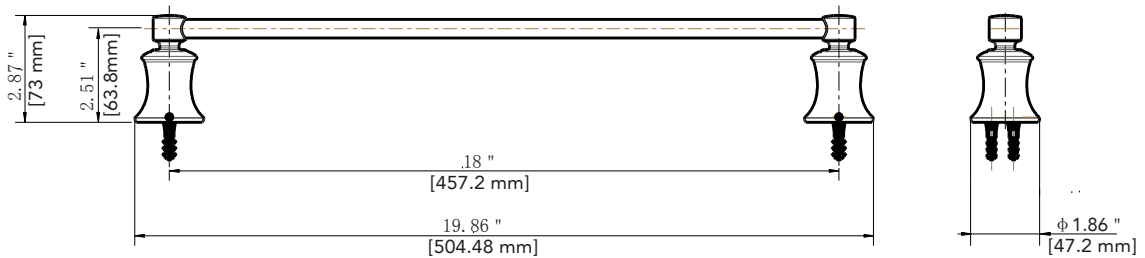

24" TOWEL BAR

Product Codes:

MIRPT24TBBN (brushed nickel)
MIRPT24TBCP (polished chrome)
MIRPT24TBORB (oil rubbed bronze)
MIRPT24TBPN (polished nickel)

See dimensional drawing on back

©2015 Ferguson Enterprises, Inc. All Rights Reserved 35760 Rev. 0915

MIRPT24TBBN (brushed nickel)
MIRPT24TBCP (polished chrome)
MIRPT24TBORB (oil rubbed bronze)
MIRPT24TBPN (polished nickel)

18" Towel Bar

24" Towel Bar

Note: All dimensions and specifications are nominal and may vary +/- 1/4". Use actual products for accuracy in critical situations.