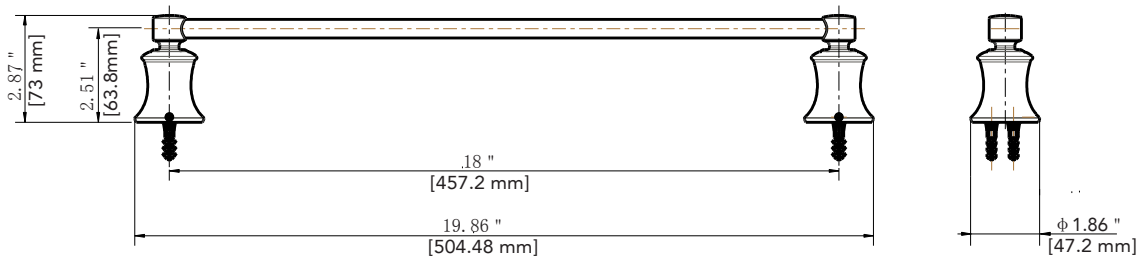

24" TOWEL BAR

Product Codes:

MIRPT24TBBN (brushed nickel)
MIRPT24TBCP (polished chrome)
MIRPT24TBORB (oil rubbed bronze)
MIRPT24TBPN (polished nickel)

See dimensional drawing on back

©2015 Ferguson Enterprises, Inc. All Rights Reserved 35760 Rev. 0915

Product Codes:

- MIRPT24TBBN (brushed nickel)
- MIRPT24TBCP (polished chrome)
- MIRPT24TBORB (oil rubbed bronze)
- MIRPT24TBPN (polished nickel)

18" Towel Bar

24" Towel Bar

Note: All dimensions and specifications are nominal and may vary +/- 1/4". Use actual products for accuracy in critical situations.