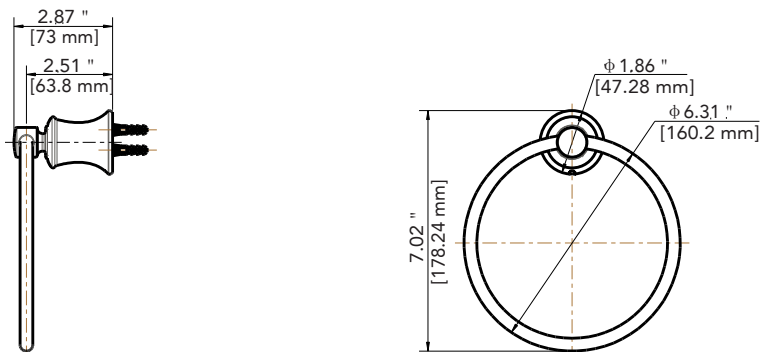

#### PIVOTING TISSUE HOLDER

Product Codes:

MIRPTTHBN (brushed nickel)  
MIRPTTHCP (polished chrome)  
MIRPTTHORB (oil rubbed bronze)  
MIRPTTHPN (polished nickel)

#### Towel Ring

Note: All dimensions and specifications are nominal and may vary +/- 1/4". Use actual products for accuracy in critical situations.