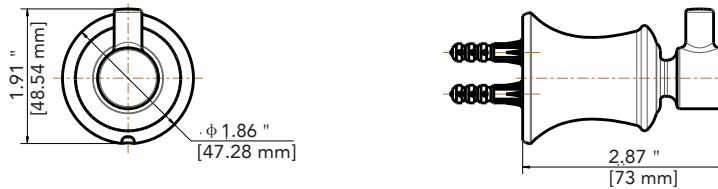

PENDLETON COLLECTION

ACCESSORIES

ROBE HOOK

Product Codes:

MIRPTRHBN (brushed nickel)
MIRPTRHCP (polished chrome)
MIRPTRHORB (oil rubbed bronze)
MIRPTRHPN (polished nickel)

TOWEL RING

Product Codes:

MIRPTTRBN (brushed nickel)
MIRPTTRCP (polished chrome)
MIRPTTRORB (oil rubbed bronze)
MIRPTTRPN (polished nickel)

PIVOTING TISSUE HOLDER

Product Codes:

MIRPTTHBN (brushed nickel)
MIRPTTHCP (polished chrome)
MIRPTTHORB (oil rubbed bronze)
MIRPTTHPN (polished nickel)

Robe Hook

Pivoting Tissue Holder

Towel Ring

Note: All dimensions and specifications are nominal and may vary +/- 1/4". Use actual products for accuracy in critical situations.