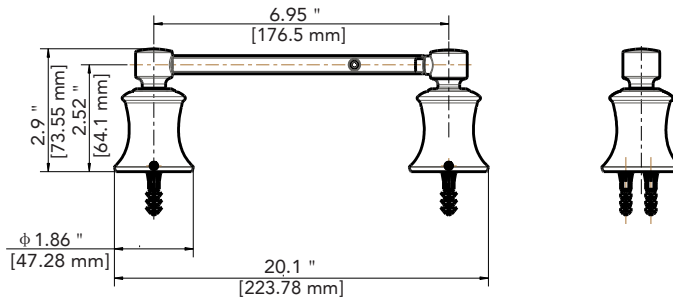

#### PIVOTING TISSUE HOLDER

Product Codes:

MIRPTTHBN (brushed nickel)  
MIRPTTHCP (polished chrome)  
MIRPTTHORB (oil rubbed bronze)  
MIRPTTHPN (polished nickel)

#### Towel Ring

Note: All dimensions and specifications are nominal and may vary +/- 1/4". Use actual products for accuracy in critical situations.