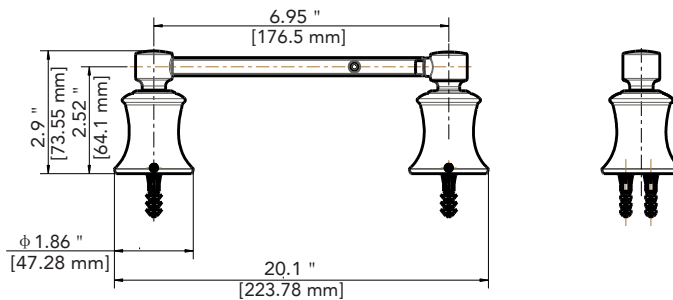

TOWEL RING

Product Codes:

MIRPTTRBN (brushed nickel)
MIRPTTRCP (polished chrome)
MIRPTTRORB (oil rubbed bronze)
MIRPTTRPN (polished nickel)

PIVOTING TISSUE HOLDER

Product Codes:

MIRPTTHBN (brushed nickel)
MIRPTTHCP (polished chrome)
MIRPTTHORB (oil rubbed bronze)
MIRPTTHPN (polished nickel)

Robe Hook

Pivoting Tissue Holder

Towel Ring

Note: All dimensions and specifications are nominal and may vary +/- 1/4". Use actual products for accuracy in critical situations.