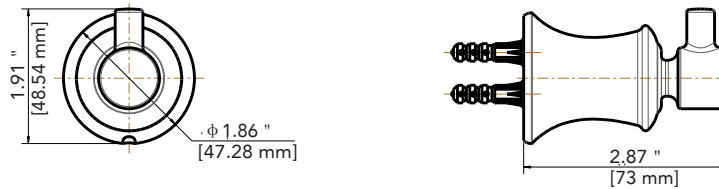

TOWEL RING

Product Codes:

MIRPTTRBN (brushed nickel)
MIRPTTRCP (polished chrome)
MIRPTTRORB (oil rubbed bronze)
MIRPTTRPN (polished nickel)

PIVOTING TISSUE HOLDER

Product Codes:

MIRPTTHBN (brushed nickel)
MIRPTTHCP (polished chrome)
MIRPTTHORB (oil rubbed bronze)
MIRPTTHPN (polished nickel)

Robe Hook

Pivoting Tissue Holder

Towel Ring

Note: All dimensions and specifications are nominal and may vary +/- 1/4". Use actual products for accuracy in critical situations.