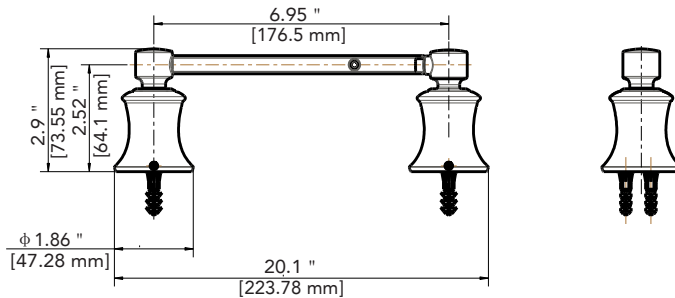

TOWEL RING

Product Codes:

MIRPTTRBN (brushed nickel)
MIRPTTRCP (polished chrome)
MIRPTTRORB (oil rubbed bronze)
MIRPTTRPN (polished nickel)

PIVOTING TISSUE HOLDER

Product Codes:

MIRPTTHBN (brushed nickel)
MIRPTTHCP (polished chrome)
MIRPTTHORB (oil rubbed bronze)
MIRPTTHPN (polished nickel)

Robe Hook

Pivoting Tissue Holder

Towel Ring

Note: All dimensions and specifications are nominal and may vary +/- 1/4". Use actual products for accuracy in critical situations.