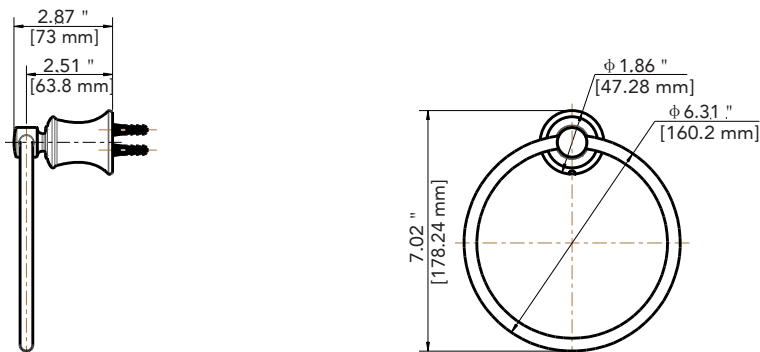

TOWEL RING

Product Codes:

MIRPTTRBN (brushed nickel)
MIRPTTRCP (polished chrome)
MIRPTTRORB (oil rubbed bronze)
MIRPTTRPN (polished nickel)

PIVOTING TISSUE HOLDER

Product Codes:

MIRPTTHBN (brushed nickel)
MIRPTTHCP (polished chrome)
MIRPTTHORB (oil rubbed bronze)
MIRPTTHPN (polished nickel)

Robe Hook

Pivoting Tissue Holder

Towel Ring

Note: All dimensions and specifications are nominal and may vary +/- 1/4". Use actual products for accuracy in critical situations.