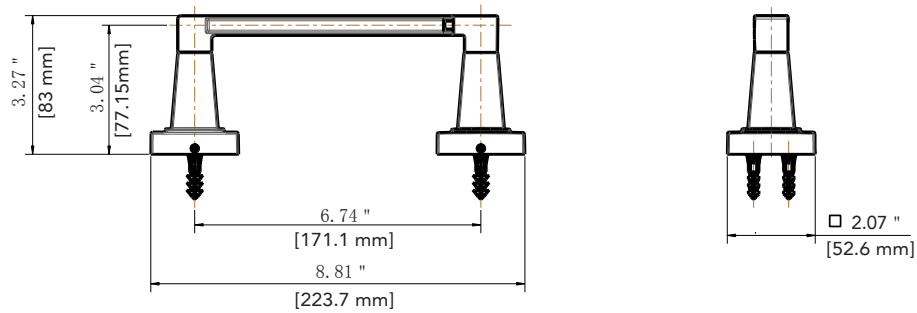

MIRRI24TBCP (polished chrome)
MIRRI24TBBN (brushed nickel)

Mirabelle®

RIGI COLLECTION

ACCESSORIES

PIVOTING TISSUE HOLDER

Product Codes:

MIRRITHCP (polished chrome)
MIRRITHBN (brushed nickel)

24" TOWEL BAR

Product Codes:

MIRRI24TBCP (polished chrome)
MIRRI24TBBN (brushed nickel)

Pivoting Tissue Holder

24" Towel Bar