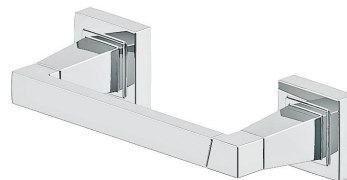

RIGI COLLECTION

ACCESSORIES

- All metal construction
- Mounting hardware included

PIVOTING TISSUE HOLDER

Product Codes:

MIRRITHCP (polished chrome)
MIRRITHBN (brushed nickel)

24" TOWEL BAR

Product Codes:

MIRRI24TBCP (polished chrome)
MIRRI24TBBN (brushed nickel)

Mirabelle®

RIGI COLLECTION

ACCESSORIES

PIVOTING TISSUE HOLDER

Product Codes:

MIRRITHCP (polished chrome)
MIRRITHBN (brushed nickel)

24" TOWEL BAR

Product Codes:

MIRRI24TBCP (polished chrome)
MIRRI24TBBN (brushed nickel)

Pivoting Tissue Holder

24" Towel Bar