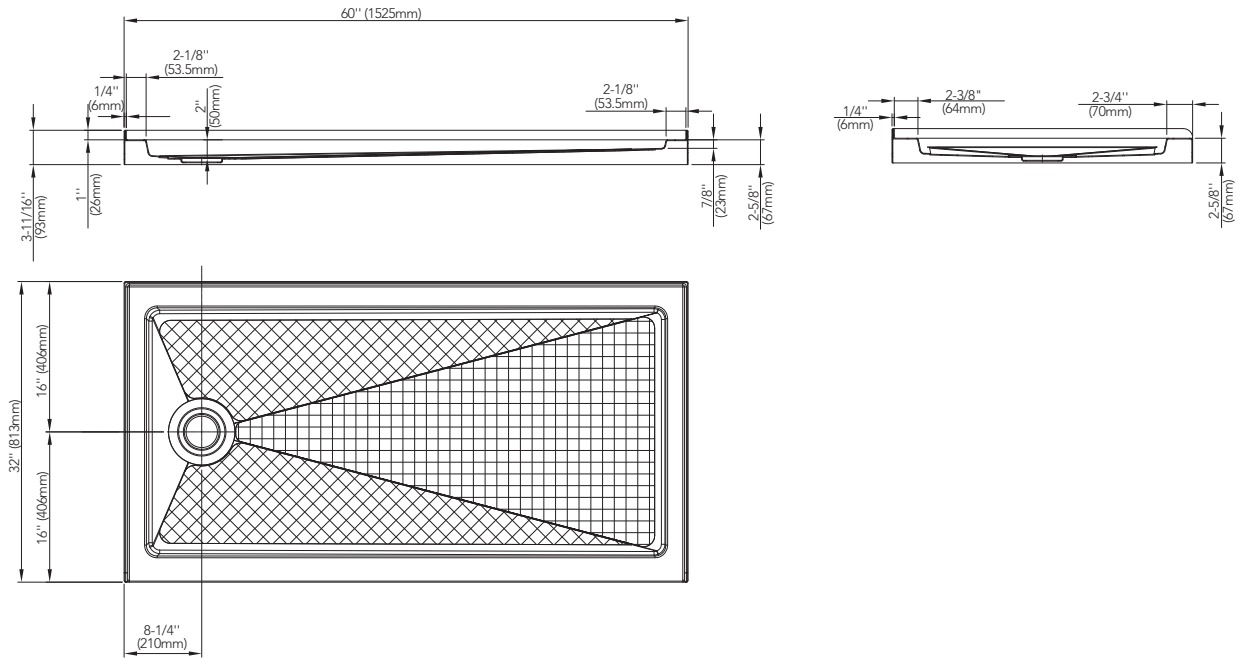

Mirabelle®

ACRYLIC SHOWER BASE

Product Codes:

MIRSB6032LWH – 60" x 32" Left hand drain (white)

MIRSB6032RWH – 60" x 32" Right hand drain (white)

- Acrylic
- One-piece construction
- Integral tile flange
- Non-skid surface

See dimensional drawing on back

©2018 Ferguson Enterprises, Inc. 816061 04/18

Mirabelle®

ACRYLIC SHOWER BASE

Product Codes:

MIRSB6032LWH – 60" x 32" Left hand drain (white)

MIRSB6032RWH – 60" x 32" Right hand drain (white)

*Left hand model shown. Right hand model is exact opposite.

Note: All dimensions and specifications are nominal and may vary +/- 1/4. Use actual products for accuracy in critical situations.