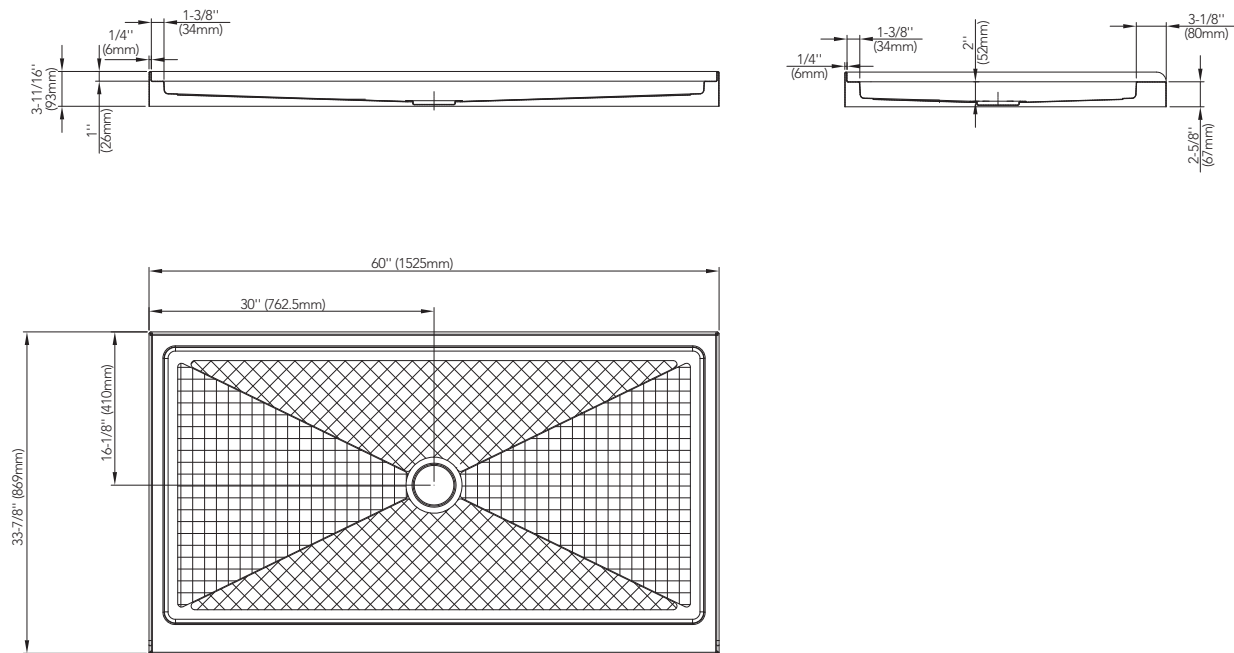

Mirabelle®

ACRYLIC SHOWER BASE

Product Codes:

MIRSB6034WH – 60" x 34" center drain (white)

- Acrylic
- One-piece construction
- Integral tile flange
- Non-skid surface

See dimensional drawing on back

©2018 Ferguson Enterprises, Inc. 816061 04/18

Mirabelle®

ACRYLIC SHOWER BASE

Product Codes:

MIRSB6034WH – 60" x 34" center drain (white)

Note: All dimensions and specifications are nominal and may vary +/- 1/4. Use actual products for accuracy in critical situations.