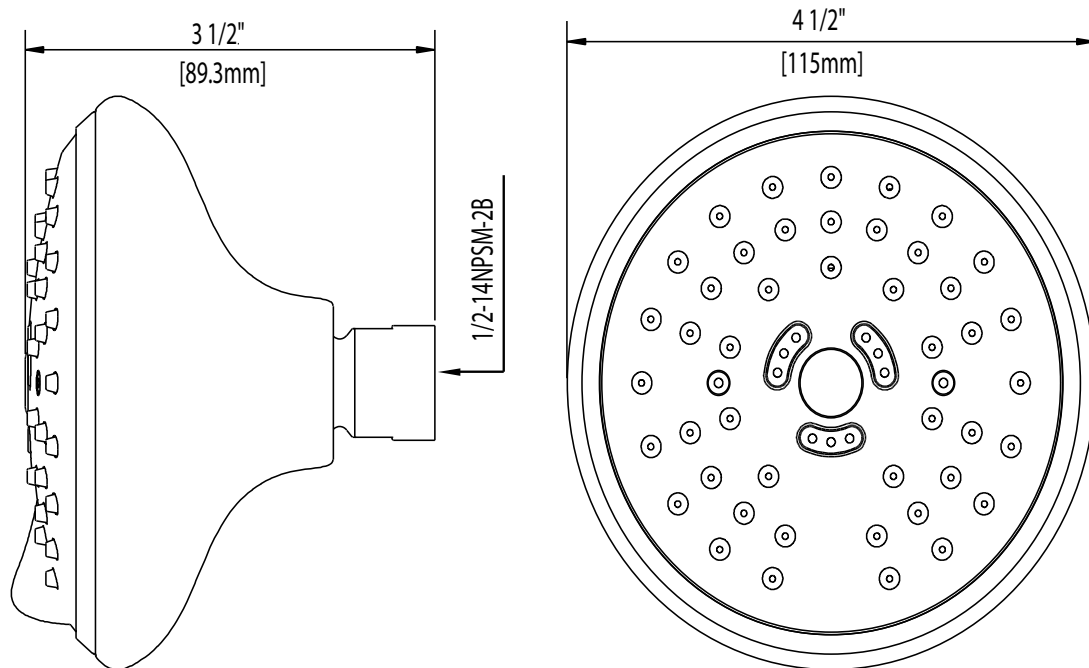

Mirabelle
sophistispa™

SOPHISTISPA COLLECTION

3 FUNCTION SHOWERHEAD

Product Codes:

MIRSH2040ECP (polished chrome)

MIRSH2040EBN (brushed nickel)

MIRSH2040EORB (oil rubbed bronze)

- 3 function showerhead (full spray, massage spray and full & massage spray)
- Max. flow rate: 2.0 GPM at 80 PSI
- Brass ball joint & threaded connection
- Easy-clean rubber nozzles
- Easy Installation
- Shower arm & flange sold separately
- Lifetime limited warranty
- Meets ANSI:A112.18.1
- cUPC/IAPMO listed

See dimensional drawing on back

© 2014 Ferguson Enterprises, Inc. 21375 07/14

Mirabelle

sophistispa™

SOPHISTISPA COLLECTION

3 FUNCTION SHOWERHEAD

Product Codes:

MIRSH2040ECP (polished chrome)

MIRSH2040EBN (brushed nickel)

MIRSH2040EORB (oil rubbed bronze)

Note: All dimensions and specifications are nominal and may vary +/- 1/4. Use actual products for accuracy in critical situations.