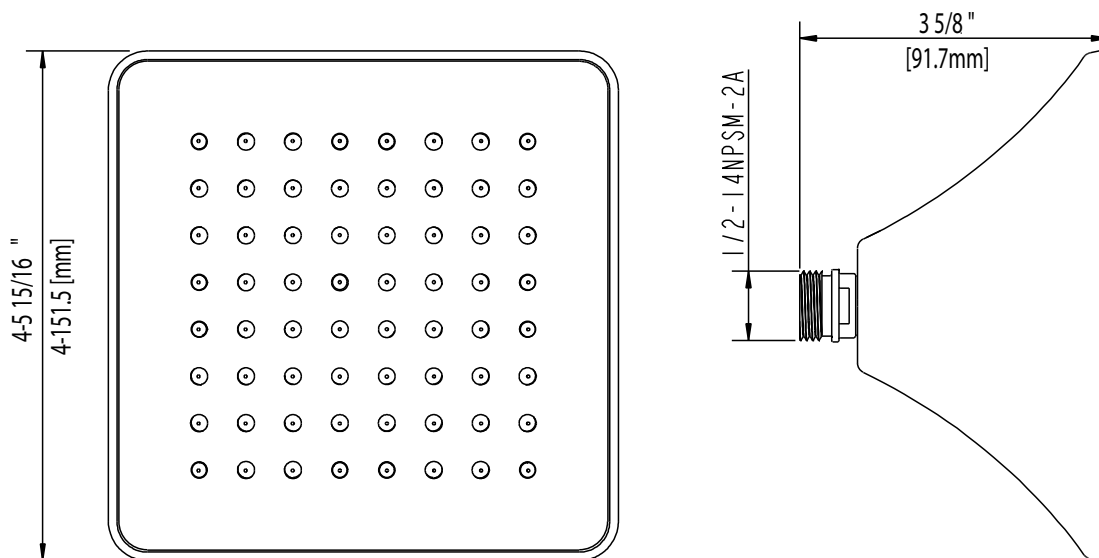

### SINGLE FUNCTION SHOWERHEAD

**Product Codes:**

MIRSH2060ECP (polished chrome)

MIRSH2060EBN (brushed nickel)

MIRSH2060EORB (oil rubbed bronze)

- Single function showerhead (full spray)
- Max. flow rate: 2.0 GPM at 80 PSI
- Brass ball joint & threaded connection
- Easy-clean rubber nozzles
- Easy Installation
- Shower arm & flange sold separately
- Required accessory - MIRSK88 shower arm
- Lifetime limited warranty
- Meets ANSI:A112.18.1
- cUPC/IAPMO listed

See dimensional drawing on back

© 2014 Ferguson Enterprises, Inc. 21375 07/14

Mirabelle

sophistispa™

SOPHISTISPA COLLECTION

SINGLE FUNCTION SHOWERHEAD

Product Codes:

MIRSH2060ECP (polished chrome)

MIRSH2060EBN (brushed nickel)

MIRSH2060EORB (oil rubbed bronze)

Note: All dimensions and specifications are nominal and may vary +/- 1/4. Use actual products for accuracy in critical situations.