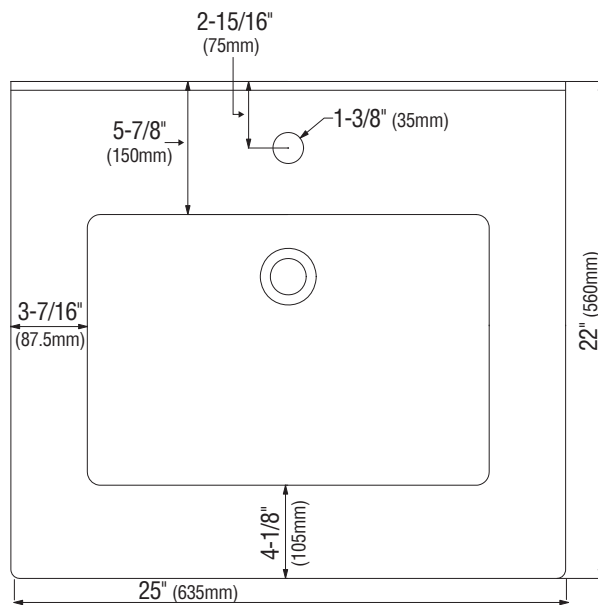

Mirabelle®

VANITY SINK TOP

Dimensions: 25" x 22"

Product Codes:

MIRT25221WH - Single hole (white)

MIRT25228WH - 8" centers (white)

- Fireclay construction
- Wide and spacious basin for comfortable use
- Front overflow
- Drilled for single-hole or 8" widespread faucet
- Installation, operating, care and maintenance instructions included
- 1 year limited warranty
- Meets ASME standard: A112.19.2 and CSA B45.1 -13
- cUPC /IAPMO listed

Mirabelle®

VANITY SINK TOP

Dimensions: 25" x 22"

Product Codes:

MIRT25221WH - Single hole (white)

MIRT25228WH - 8" centers (white)

Note: All dimensions and specifications are nominal and may vary +/- 1/4. Use actual products for accuracy in critical situations.