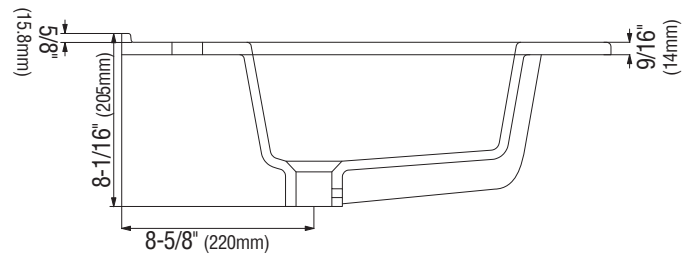

Mirabelle®

VANITY SINK TOP

Dimensions: 25" x 22"

Product Codes:

MIRT25221WH - Single hole (white)

MIRT25228WH - 8" centers (white)

- Fireclay construction
- Wide and spacious basin for comfortable use
- Front overflow
- Drilled for single-hole or 8" widespread faucet
- Installation, operating, care and maintenance instructions included
- 1 year limited warranty
- Meets ASME standard: A112.19.2 and CSA B45.1 -13
- cUPC /IAPMO listed

Mirabelle®

VANITY SINK TOP

Dimensions: 25" x 22"

Product Codes:

MIRT25221WH - Single hole (white)

MIRT25228WH - 8" centers (white)

Note: All dimensions and specifications are nominal and may vary +/- 1/4. Use actual products for accuracy in critical situations.