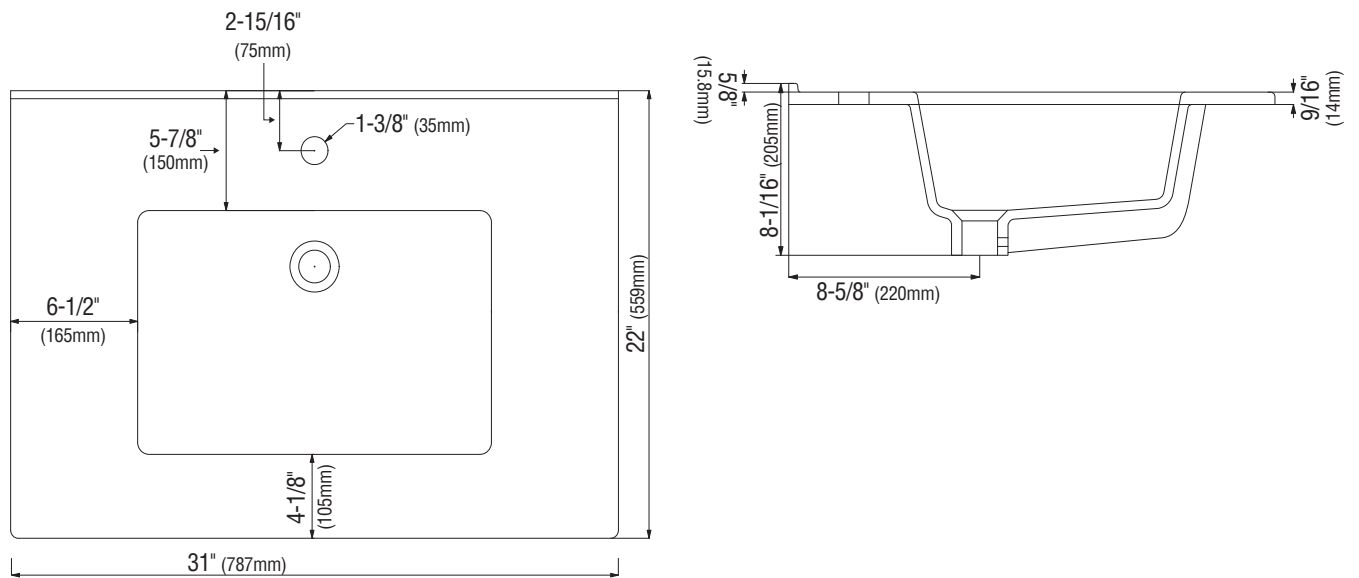

Mirabelle®

VANITY SINK TOP

Dimensions: 31" x 22"

Product Codes:

MIRT31221WH - Single hole (white)

MIRT31228WH - 8" centers (white)

- Fireclay construction
- Wide and spacious basin for comfortable use
- Front overflow
- Drilled for single-hole or 8" widespread faucet
- Installation, operating, care and maintenance instructions included
- 1 year limited warranty
- Meets ASME standard: A112.19.2 and CSA B45.1 -13
- cUPC /IAPMO listed

Mirabelle®

VANITY SINK TOP

Dimensions: 31" x 22"

Product Codes:

MIRT31221WH - Single hole (white)

MIRT31228WH - 8" centers (white)

Note: All dimensions and specifications are nominal and may vary +/- 1/4". Use actual products for accuracy in critical situations.