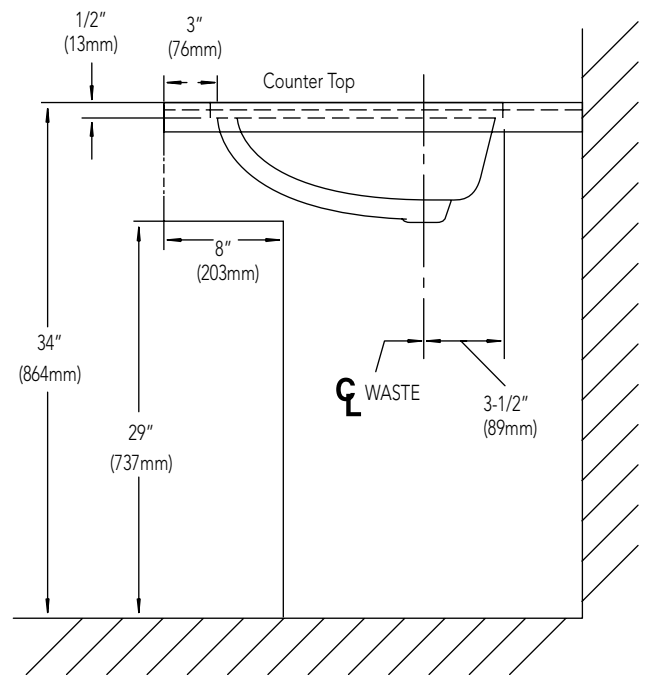

Mirabelle®

UNDERMOUNT LAVATORY

Dimensions: 15-3/8" x 12" (interior)

Dimensions: 17" x 13-3/4" (exterior)

Basin depth: 5-3/4"

Product Codes:

MIRU1512WH (white)

MIRU1512BS (biscuit)

See dimensional drawing on next page

© 2017 Ferguson Enterprises, Inc. 0817 565099

Mirabelle®

UNDERMOUNT LAVATORY

Product Codes:

MIRU1512WH (white)

MIRU1512BS (biscuit)

ADA ROUGH-IN

Note: All dimensions and specifications are nominal and may vary: Dimensions of 8" and greater have a tolerance of +3%. Dimensions less than 8" have a tolerance of +5%.