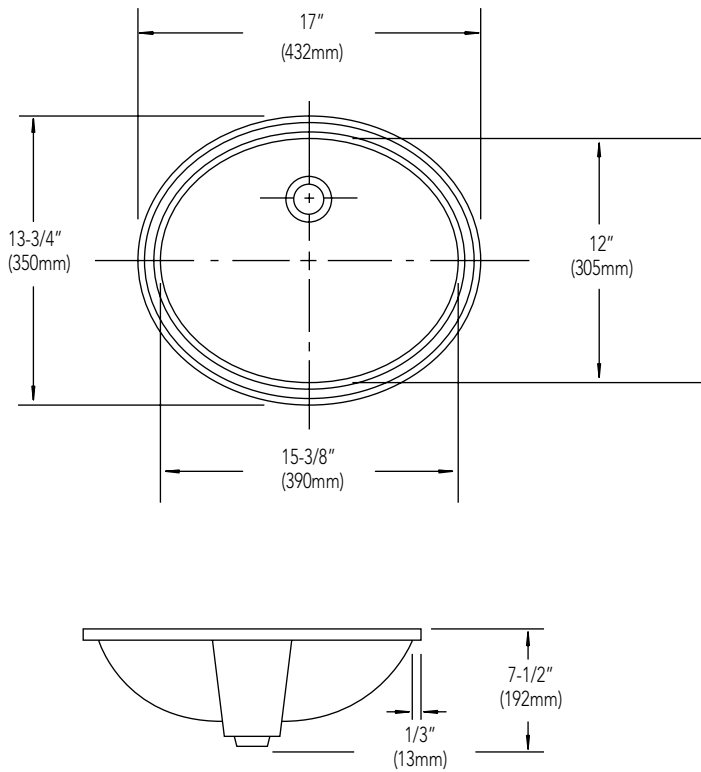

Mirabelle®

UNDERMOUNT LAVATORY

Dimensions: 15-3/8" x 12" (interior)

Dimensions: 17" x 13-3/4" (exterior)

Basin depth: 5-3/4"

Product Codes:

MIRU1512WH (white)

MIRU1512BS (biscuit)

See dimensional drawing on next page

© 2017 Ferguson Enterprises, Inc. 0817 565099

Mirabelle®

UNDERMOUNT LAVATORY

Product Codes:

MIRU1512WH (white)

MIRU1512BS (biscuit)

ADA ROUGH-IN

Note: All dimensions and specifications are nominal and may vary: Dimensions of 8" and greater have a tolerance of +3%. Dimensions less than 8" have a tolerance of +5%.