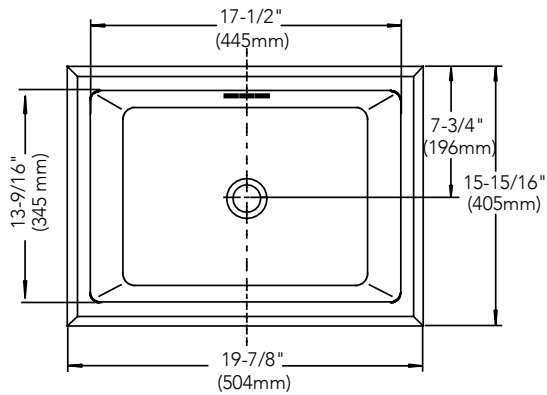

Mirabelle®

UNDERMOUNT LAVATORY

Dimensions: 17-1/2" x 13-9/16" (interior)
19-7/8" x 15-15/16" (exterior)

Product Codes:

MIRU1713WH (white)

MIRU1713GWH (white with glazed underside)

MIRU1713BS (biscuit)

- Vitreous china with overflow
- Cutout template included
- Installation, operating, care and maintenance instructions included
- 1 year limited warranty
- Meets ASME Standard: A112.19.2M
- cUPC/IAPMO listed
- 5-9/16" internal basin depth
- 5-7/16" basin depth to overflow

Note: If installing pop-up drain – review lift rod arm length.
Verify proper installation with this lavatory.

Mirabelle®

UNDERMOUNT LAVATORY

Product Codes:

MIRU1713WH (white)

MIRU1713GWH (white with glazed underside)

MIRU1713BS (biscuit)

Note: All dimensions and specifications are nominal and may vary: Dimensions of 8" and greater have a tolerance of +3%. Dimensions less than 8" have a tolerance of +5%.