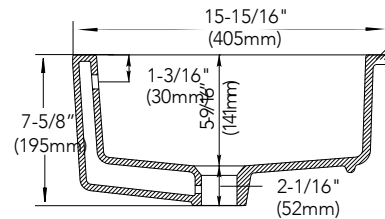

Mirabelle®

UNDERMOUNT LAVATORY

Dimensions: 17-1/2" x 13-9/16" (interior)
19-7/8" x 15-15/16" (exterior)

Product Codes:

MIRU1713WH (white)

MIRU1713GWH (white with glazed underside)

MIRU1713BS (biscuit)

- Vitreous china with overflow
- Cutout template included
- Installation, operating, care and maintenance instructions included
- 1 year limited warranty
- Meets ASME Standard: A112.19.2M
- cUPC/IAPMO listed
- 5-9/16" internal basin depth
- 5-7/16" basin depth to overflow

Note: If installing pop-up drain – review lift rod arm length.
Verify proper installation with this lavatory.

Mirabelle®

UNDERMOUNT LAVATORY

Product Codes:

MIRU1713WH (white)

MIRU1713GWH (white with glazed underside)

MIRU1713BS (biscuit)

Note: All dimensions and specifications are nominal and may vary: Dimensions of 8" and greater have a tolerance of +3%. Dimensions less than 8" have a tolerance of +5%.