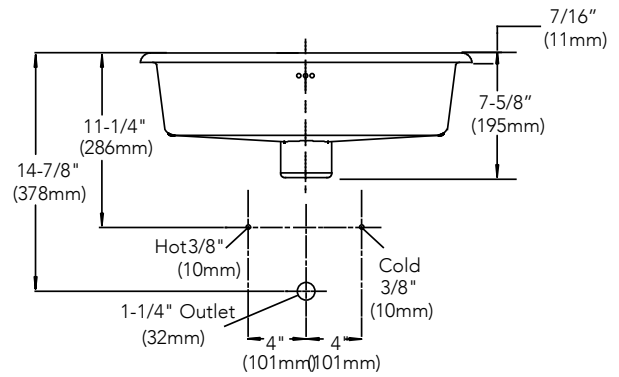

Mirabelle®

UNDERMOUNT LAVATORY

Dimensions: 17-1/2" x 13-9/16" (interior)
19-7/8" x 15-15/16" (exterior)

Product Codes:

MIRU1713WH (white)

MIRU1713GWH (white with glazed underside)

MIRU1713BS (biscuit)

- Vitreous china with overflow
- Cutout template included
- Installation, operating, care and maintenance instructions included
- 1 year limited warranty
- Meets ASME Standard: A112.19.2M
- cUPC/IAPMO listed
- 5-9/16" internal basin depth
- 5-7/16" basin depth to overflow

Note: If installing pop-up drain – review lift rod arm length.
Verify proper installation with this lavatory.

Mirabelle®

UNDERMOUNT LAVATORY

Product Codes:

MIRU1713WH (white)

MIRU1713GWH (white with glazed underside)

MIRU1713BS (biscuit)

Note: All dimensions and specifications are nominal and may vary: Dimensions of 8" and greater have a tolerance of +3%. Dimensions less than 8" have a tolerance of +5%.