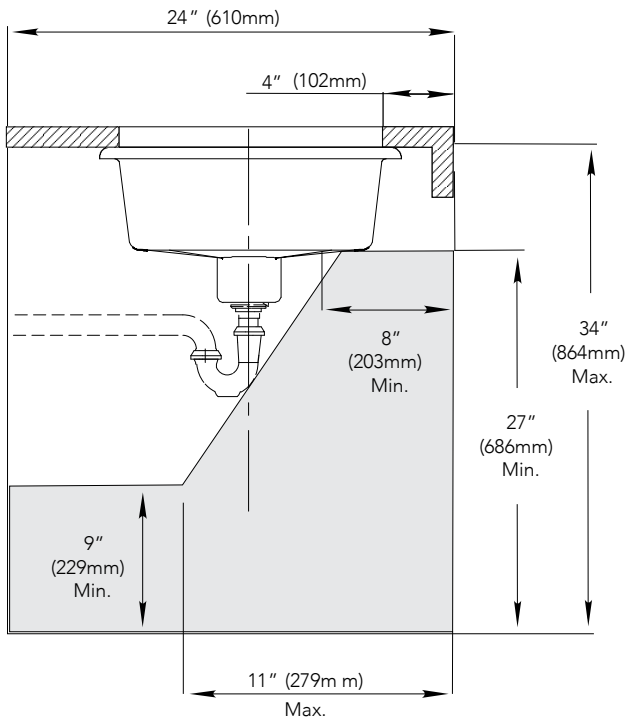

Mirabelle®

UNDERMOUNT LAVATORY

Dimensions: 17-1/2" x 13-9/16" (interior)
19-7/8" x 15-15/16" (exterior)

Product Codes:

MIRU1713WH (white)

MIRU1713GWH (white with glazed underside)

MIRU1713BS (biscuit)

- Vitreous china with overflow
- Cutout template included
- Installation, operating, care and maintenance instructions included
- 1 year limited warranty
- Meets ASME Standard: A112.19.2M
- cUPC/IAPMO listed
- 5-9/16" internal basin depth
- 5-7/16" basin depth to overflow

Note: If installing pop-up drain – review lift rod arm length.
Verify proper installation with this lavatory.

Mirabelle®

UNDERMOUNT LAVATORY

Product Codes:

MIRU1713WH (white)

MIRU1713GWH (white with glazed underside)

MIRU1713BS (biscuit)

Note: All dimensions and specifications are nominal and may vary: Dimensions of 8" and greater have a tolerance of +3%. Dimensions less than 8" have a tolerance of +5%.