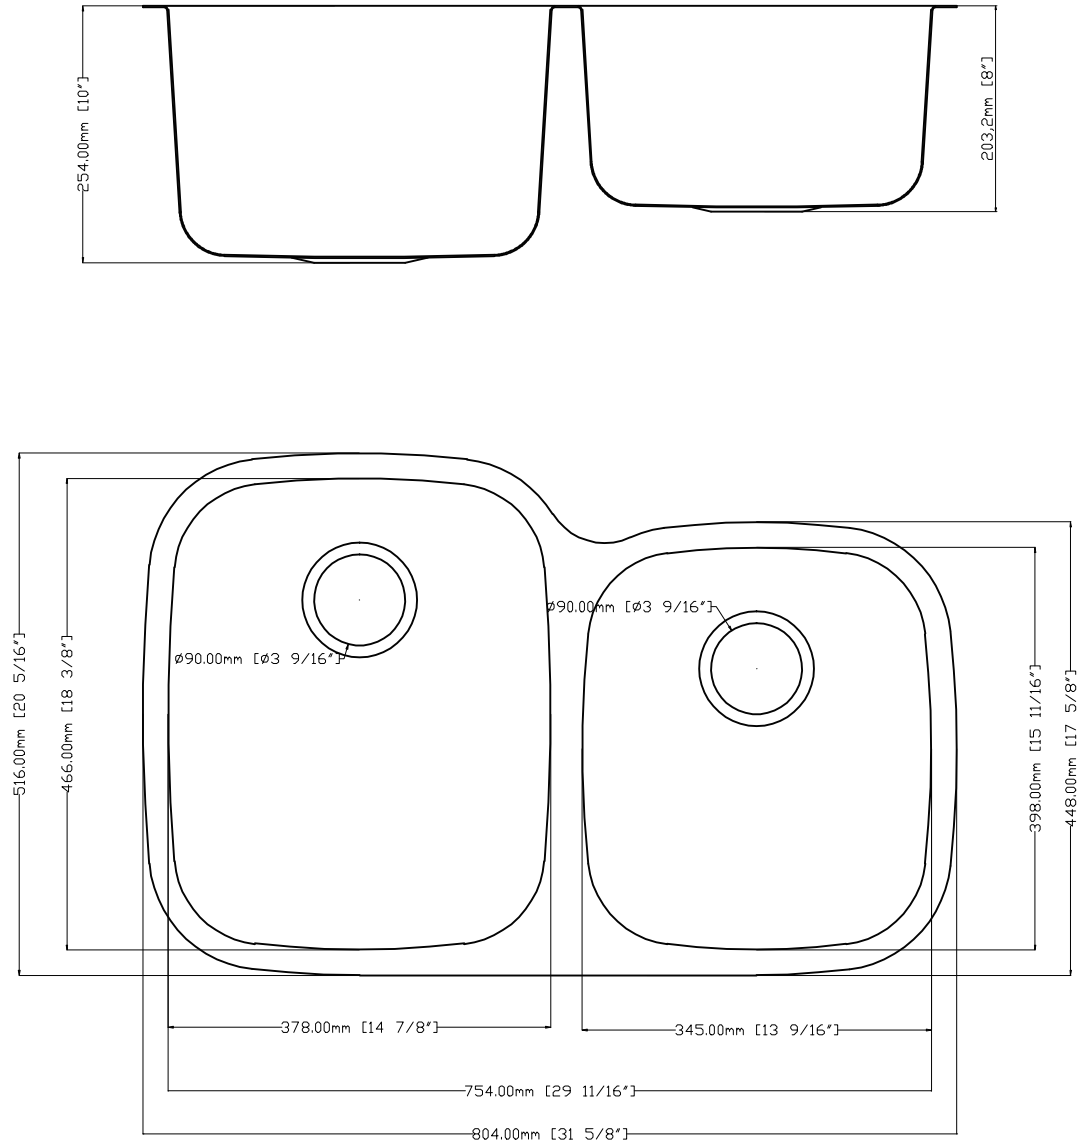

Mirabelle®

KITCHEN SINKS

TWO-BOWL LEFT-HAND UNDERMOUNT SINK

Dimensions:

31-5/8" x 20-5/16" overall size
13-9/16" x 15-11/16" bowl size (small)
14-7/8" x 18-3/8" bowl size (large)
8" bowl depth (small)
10" bowl depth (large)
3-9/16" drain diameter

Product Code:

MIRUC3221L (brushed finish)

- Type 304 stainless steel
- 16 gauge
- Sound absorption pads and coating to minimize vibration and sound and increase durability
- Mounting hardware and template included
- Minimum Cabinet Size: 36"
- Limited lifetime warranty
- Meets ASME/ANSI A 112.19.3M
- cUPC/IAPMO listed
- Recommended accessories
 - MB132974 Disposal flange with stopper, SS
 - MB132975 Disposal flange with stopper, BN
 - MB132978 Disposal flange with stopper, CP
 - MB132981 Basket strainer, SS
 - MB132982 Basket strainer, BN
 - MB132984 Basket strainer, CP
 - MIRG1518 Bottom grid, large, CP
 - MIRG1315 Bottom grid, small, CP

Mirabelle®

KITCHEN SINKS

TWO-BOWL LEFT-HAND UNDERMOUNT SINK

Product Code:
MIRUC3221L (brushed finish)

Note: All dimensions and specifications are nominal and may vary +/- 1/4". Use actual products for accuracy in critical situations.