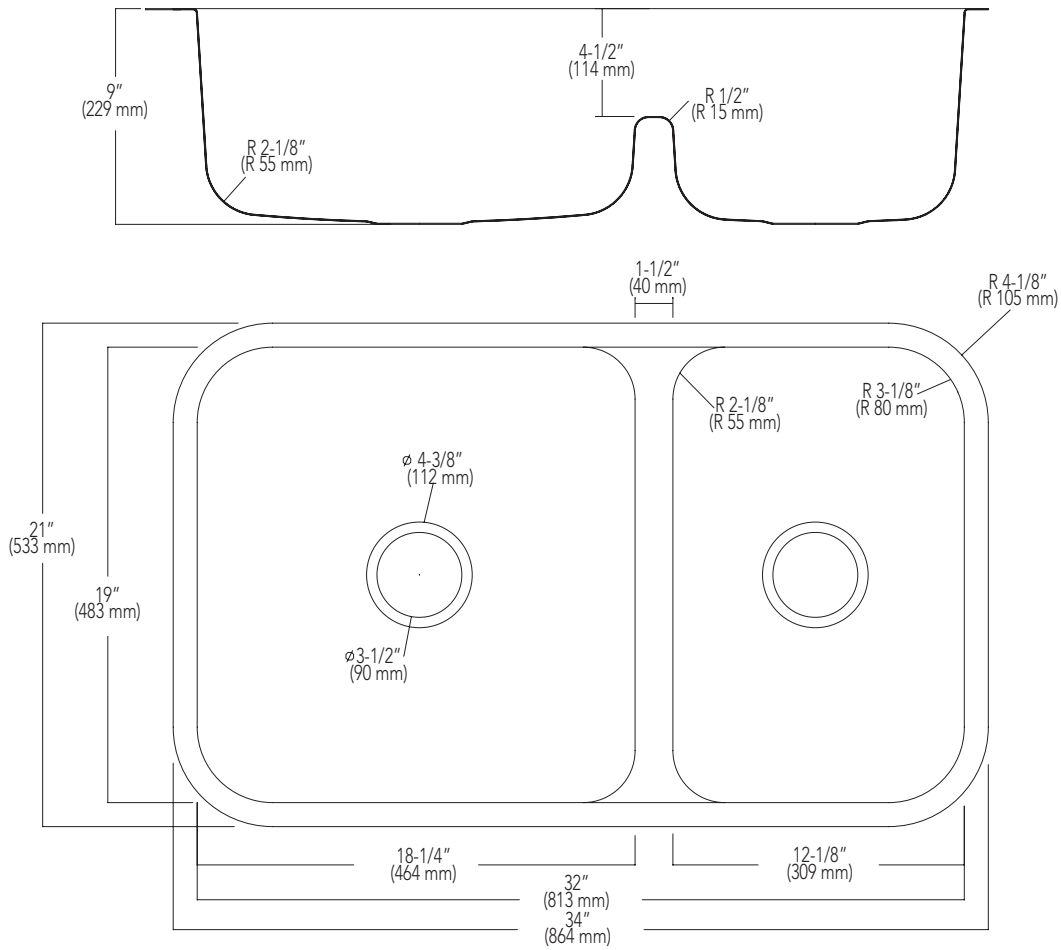

Mirabelle®

KITCHEN SINKS

TWO-BOWL LEFT-HAND UNDERMOUNT SINK

Dimensions:

34" x 21" overall size
12-1/8" x 19" bowl size (small)
18-1/4" x 19" bowl size (large)
9" bowl depth (small)
9" bowl depth (large)
3-1/2" drain diameter

Product Code:

MIRURB3421 (brushed finish)

- Type 304 stainless steel
 - 16 gauge
 - Sound absorption pads and coating to minimize vibration and sound and increase durability
 - Recessed bridge design allows larger items to fit easily in the basin
 - Mounting hardware and template included
 - Minimum Cabinet Size: 36"
 - Requires custom depth cabinet
 - Limited lifetime warranty
 - Meets ASME/ANSI A 112.19.3M
 - cUPC/IAPMO listed
- Recommended accessories
 - MB162SS Disposal flange with stopper, SS
 - MB162BN Disposal flange with stopper, BN
 - MB162CP Disposal flange with stopper, CP
 - MB171SS Basket strainer, SS
 - MB171BN Basket strainer, BN
 - MB171CP Basket strainer, CP
 - MIRG1819 Bottom grid, large, CP
 - MIRG1219 Bottom grid, small, CP

Mirabelle®

KITCHEN SINKS

TWO-BOWL LEFT-HAND UNDERMOUNT SINK

Product Code:
MIRURB3421 (brushed finish)

Note: All dimensions and specifications are nominal and may vary +/- 1/4". Use actual products for accuracy in critical situations.