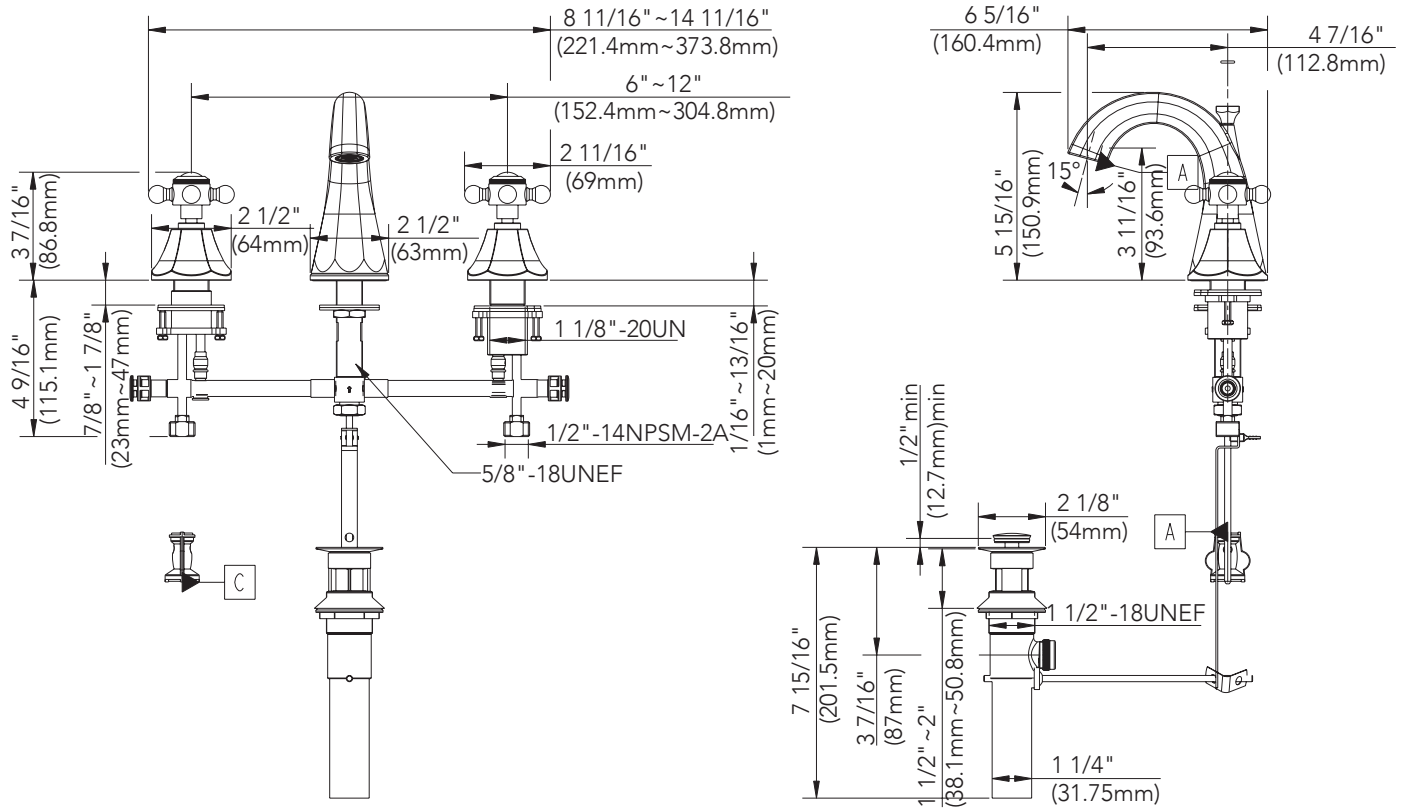

- Brass construction
- 1.2 GPM water saving aerator
- 6" to 16" installation spread
- Ceramic disc cartridges
- Brass pop-up drain assembly
- 1/2" IPS connections
- Installation, operating, care and maintenance instructions included
- Lifetime limited warranty
- Meets ANSI: A112.18.1M
- NSF/ANSI Std. 61 compliant
- cUPC/IAPMO listed
- WaterSense approved

See dimensional drawing on next page.

© 2017 Ferguson Enterprises, Inc. All Rights Reserved 14936 03/17

Mirabelle®

BOCA RATON COLLECTION

TWO-HANDLE WIDESPREAD LAVATORY FAUCET

Product Codes:

- MIRWSCBR801CP (polished chrome)
- MIRWSCBR801BN (brushed nickel)
- MIRWSCBR801ORB (oil rubbed bronze)
- MIRWSCBR801PN (polished nickel)

Note: All dimensions are based on original specifications and are subject to change and variation.