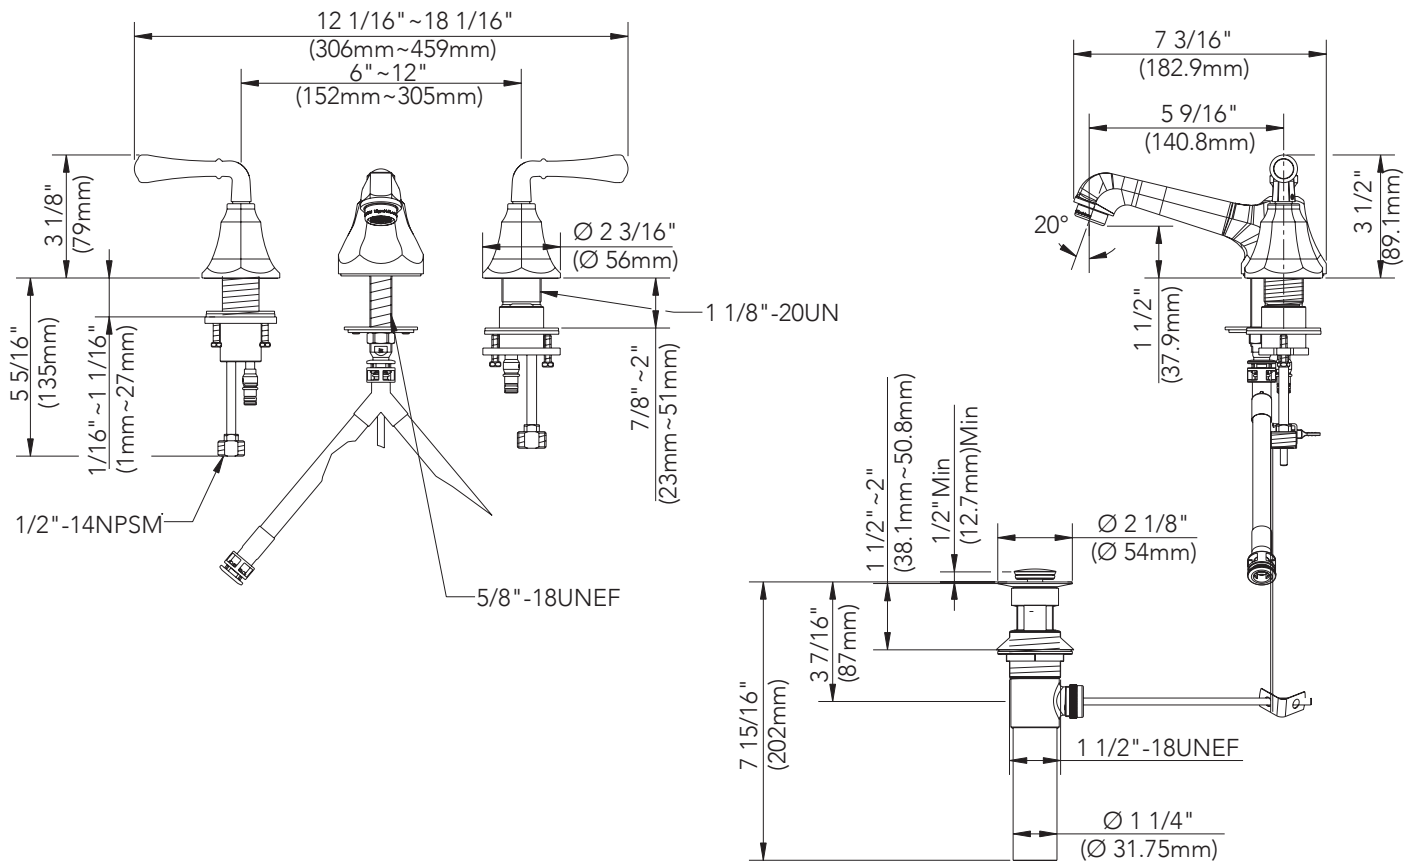

- Brass construction
- 1.2 GPM water saving aerator
- 6" to 16" installation spread
- Ceramic disc cartridge
- Brass pop-up drain assembly
- 1/2" IPS connections
- Installation, operating, care and maintenance instructions included
- Lifetime limited warranty
- Meets ANSI: A112.18.1M
- NSF/ANSI Std. 61 compliant
- cUPC/IAPMO listed
- ADA compliant

See dimensional drawing on next page.

© 2017 Ferguson Enterprises, Inc. All Rights Reserved 14936 03/17

Mirabelle®

KEY WEST COLLECTION

TWO-HANDLE WIDESPREAD LAVATORY FAUCET

Product Codes:

- MIRWSCKW801CP (polished chrome)
- MIRWSCKW801BN (brushed nickel)
- MIRWSCKW801ORB (oil rubbed bronze)
- MIRWSCKW801PN (polished nickel)

Note: All dimensions are based on original specifications and are subject to change and variation.