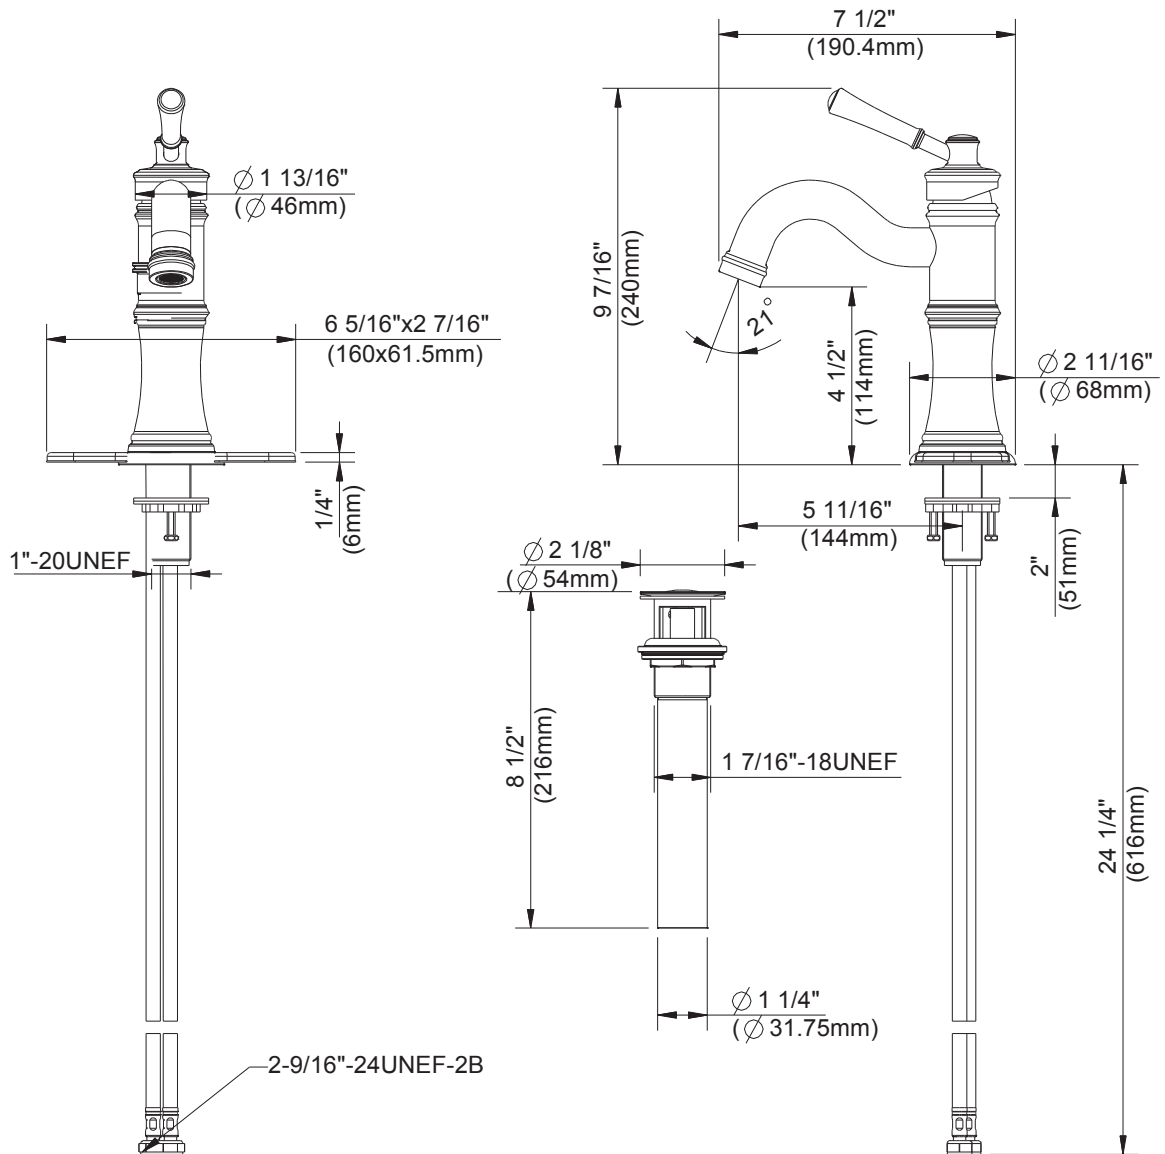

Mirabelle®

ST.MARTIN COLLECTION

SINGLE HANDLE LAVATORY FAUCET

Product Codes:

MIRWSCSM100CP (polished chrome)
MIRWSCSM100BN (brushed nickel)
MIRWSCSM100ORB (oil rubbed bronze)
MIRWSCSM100PN (polished nickel)

- Brass construction
- Max. flow rate: 1.2 gpm (4.5 L/min) at 60 psi
- Single hole installation
- Ceramic disc cartridge
- Push-activated brass pop-up with over flow drain assembly
- Limited lifetime warranty
- NSF/ANSI Std. 61-9 compliant
- cUPC/IAPMO listed
- ADA compliant
- WaterSense approved
- Compliant with lead content requirements of California AB 1953

See dimensional drawing on next page

© 2018 Ferguson Enterprises, Inc. All Rights Reserved 14936 03/18

Mirabelle®

ST.MARTIN COLLECTION

SINGLE HANDLE LAVATORY FAUCET

Product Codes:

- MIRWSCSM100CP (polished chrome)
- MIRWSCSM100BN (brushed nickel)
- MIRWSCSM100ORB (oil rubbed bronze)
- MIRWSCSM100PN (polished nickel)

Note: All dimensions and specifications are nominal and may vary +/- $\frac{1}{4}$ ". Use actual products for accuracy in critical situations.