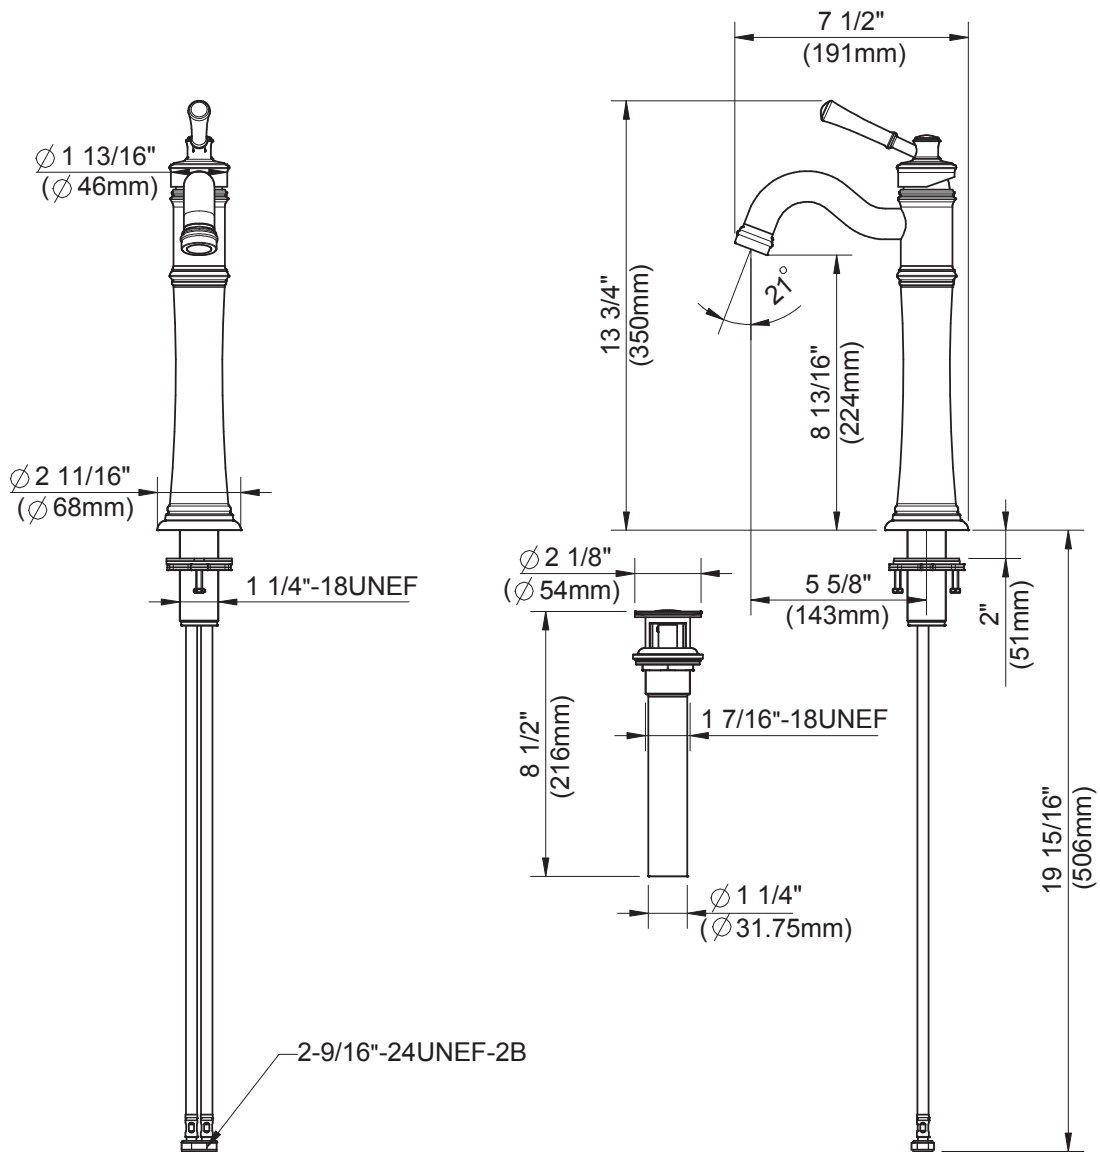

Mirabelle®

ST.MARTIN COLLECTION

SINGLE HANDLE LAVATORY FAUCET

Product Codes:

MIRWSCSM100LCP (polished chrome)

MIRWSCSM100LBN (brushed nickel)

MIRWSCSM100LORB (oil rubbed bronze)

MIRWSCSM100LPN (polished nickel)

- Brass construction
- Max. flow rate: 1.2 gpm (4.5 L/min) at 60 psi
- Single hole installation
- Ceramic disc cartridge
- Push-activated brass pop-up with over flow drain assembly
- Limited lifetime warranty
- NSF/ANSI Std. 61-9 compliant
- cUPC/IAPMO listed
- ADA compliant
- WaterSense approved
- Compliant with lead content requirements of California AB 1953

See dimensional drawing on next page

© 2018 Ferguson Enterprises, Inc. All Rights Reserved 14936 03/18

Mirabelle®

ST.MARTIN COLLECTION

SINGLE HANDLE LAVATORY FAUCET

Product Codes:

- MIRWSCSM100LCP (polished chrome)
- MIRWSCSM100LBN (brushed nickel)
- MIRWSCSM100LORB (oil rubbed bronze)
- MIRWSCSM100LPN (polished nickel)

Note: All dimensions and specifications are nominal and may vary +/- 1/4". Use actual products for accuracy in critical situations.