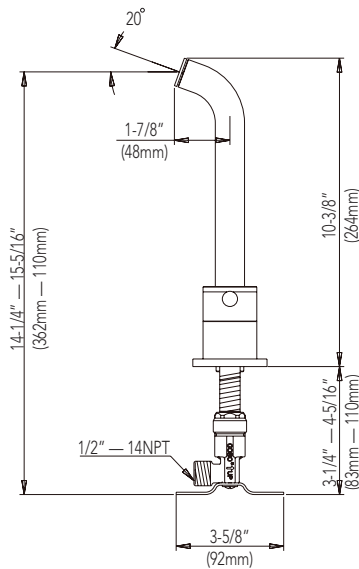

See dimensional drawing on back

©2012 Ferguson Enterprises, Inc. All Rights Reserved 12176 Rev. 06/12

Mirabelle®

EDENTON COLLECTION

TWO-HANDLE OR SINGLE-HANDLE VESSEL FAUCET

Product Codes:

- MIRWSED200BN (two-handle brushed nickel)
- MIRWSED200CP (two-handle polished chrome)
- MIRWSED100BN (single-handle brushed nickel)
- MIRWSED100CP (single-handle polished chrome)

All dimensions are based on original specifications and are subject to change and variation.