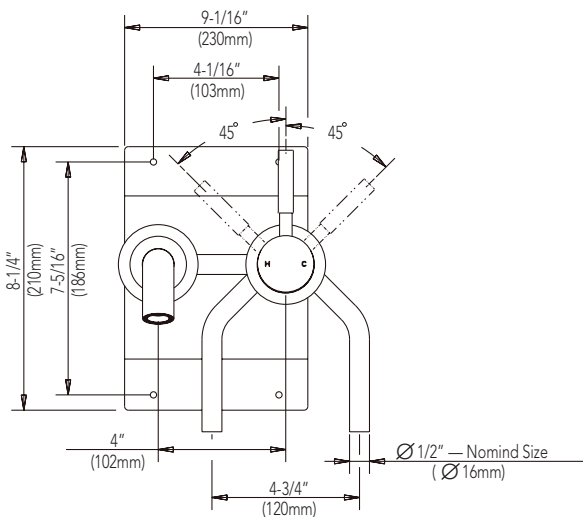

- Solid brass construction
- 1.5 GPM water saving aerator
- Wall mount
- Quarter-turn ceramic disc cartridge
- Installation, operating, care and maintenance instructions included
- Lifetime limited warranty
- Meets ANSI: A112.18.1M
- NSF/ANSI Std. 61 compliant
- cUPC/IAPMO listed
- ADA compliant
- Compliant with lead content requirements of California AB 1953 & Vermont S.152
- Includes rough-in valve
- Less drain

See dimensional drawing on back

©2012 Ferguson Enterprises, Inc. All Rights Reserved 12176 Rev. 06/12

Mirabelle®

EDENTON COLLECTION

TWO-HANDLE OR SINGLE-HANDLE VESSEL FAUCET

Product Codes:

- MIRWSED200BN (two-handle brushed nickel)
- MIRWSED200CP (two-handle polished chrome)
- MIRWSED100BN (single-handle brushed nickel)
- MIRWSED100CP (single-handle polished chrome)

All dimensions are based on original specifications and are subject to change and variation.