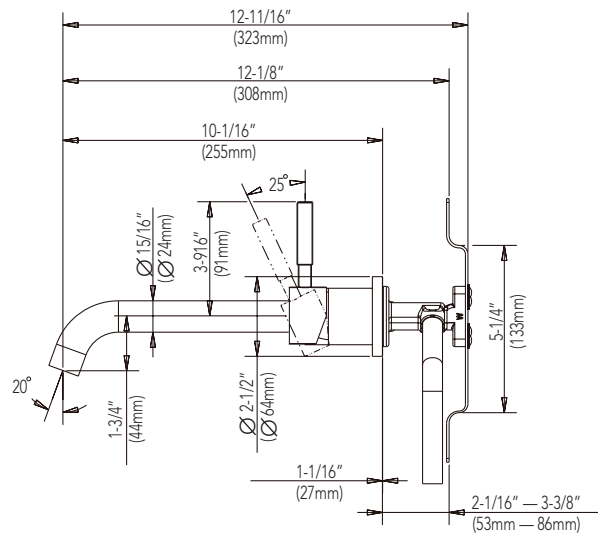

- Solid brass construction
- 1.5 GPM water saving aerator
- Wall mount
- Quarter-turn ceramic disc cartridge
- Installation, operating, care and maintenance instructions included
- Lifetime limited warranty
- Meets ANSI: A112.18.1M
- NSF/ANSI Std. 61 compliant
- cUPC/IAPMO listed
- ADA compliant
- Compliant with lead content requirements of California AB 1953 & Vermont S.152
- Includes rough-in valve
- Less drain

See dimensional drawing on back

©2012 Ferguson Enterprises, Inc. All Rights Reserved 12176 Rev. 06/12

Mirabelle®

EDENTON COLLECTION

TWO-HANDLE OR SINGLE-HANDLE VESSEL FAUCET

Product Codes:

- MIRWSED200BN (two-handle brushed nickel)
- MIRWSED200CP (two-handle polished chrome)
- MIRWSED100BN (single-handle brushed nickel)
- MIRWSED100CP (single-handle polished chrome)

All dimensions are based on original specifications and are subject to change and variation.