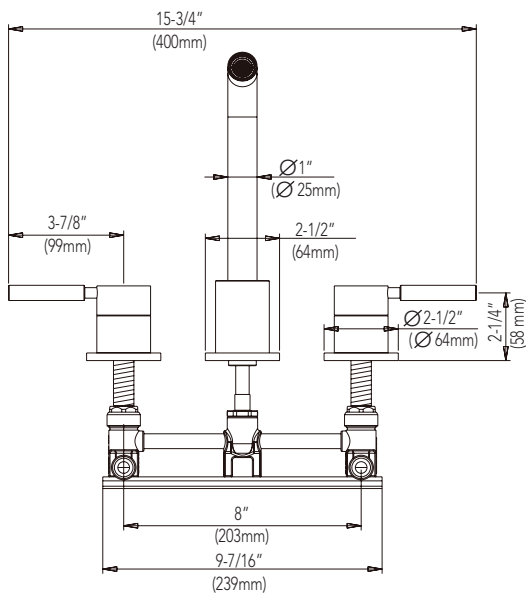

See dimensional drawing on back

©2012 Ferguson Enterprises, Inc. All Rights Reserved 12176 Rev. 06/12

Mirabelle®

EDENTON COLLECTION

TWO-HANDLE OR SINGLE-HANDLE VESSEL FAUCET

Product Codes:

- MIRWSED200BN (two-handle brushed nickel)
- MIRWSED200CP (two-handle polished chrome)
- MIRWSED100BN (single-handle brushed nickel)
- MIRWSED100CP (single-handle polished chrome)

All dimensions are based on original specifications and are subject to change and variation.