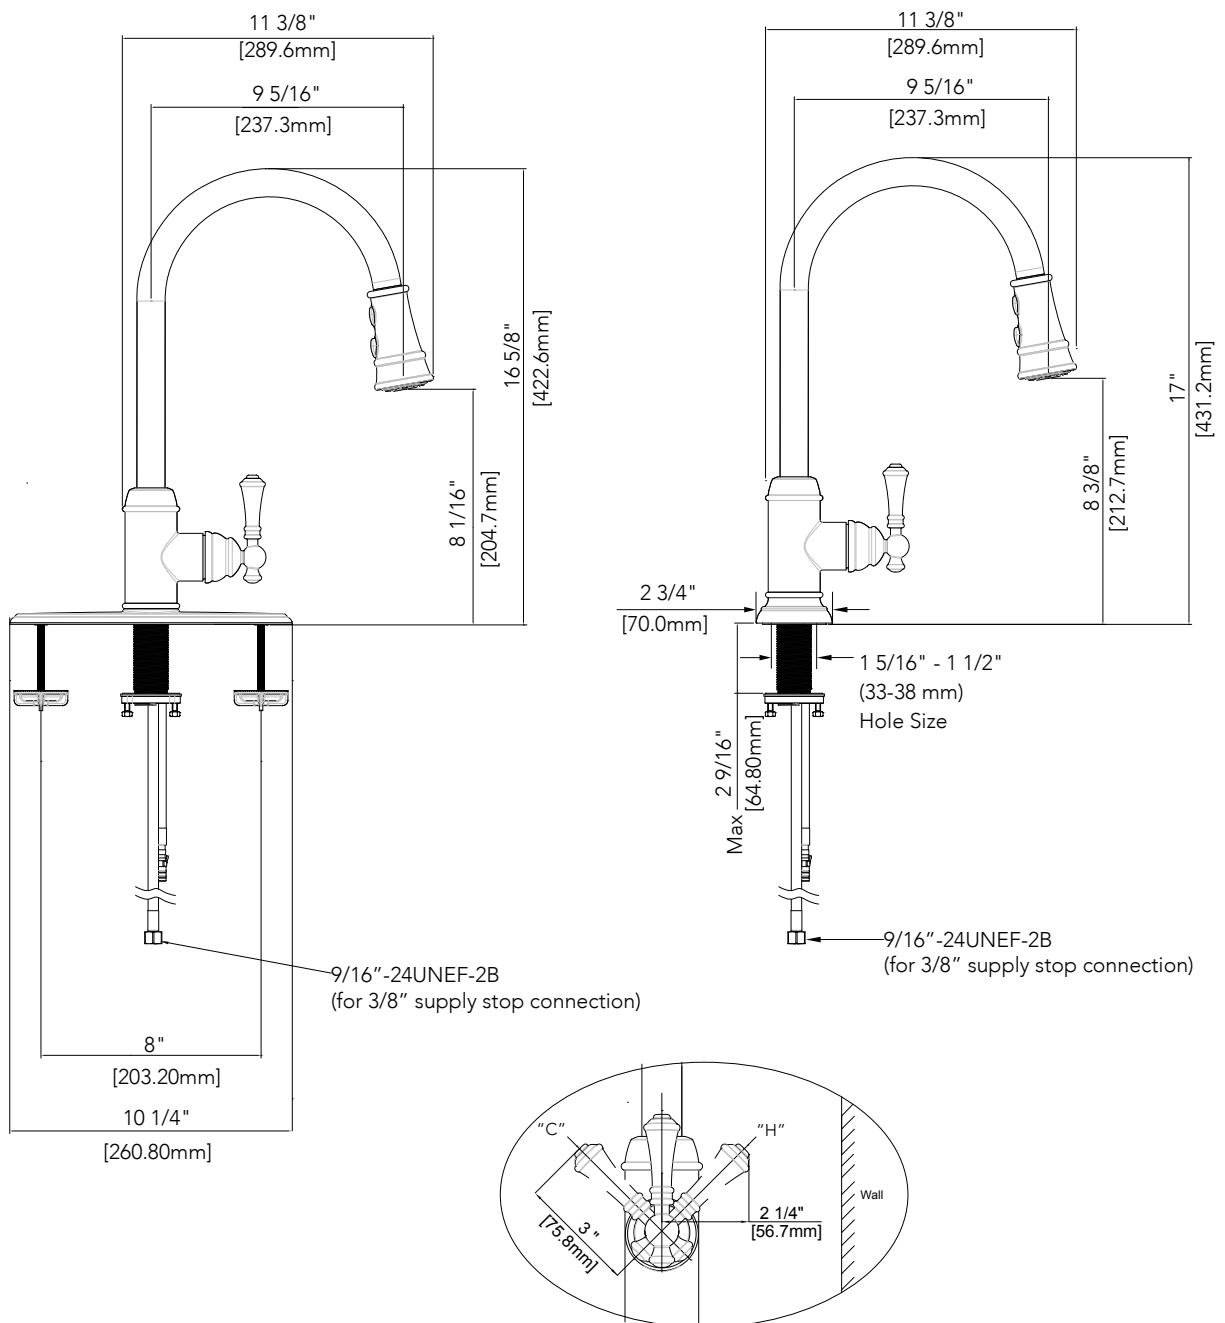

- Magnetic docking sprayhead
- Ceramic disc cartridge
- Metal handle
- Non-kink nylon hose
- With 360° swivel spout
- Single hole or 3-hole sink installation
- Max. flow rate: 1.8 gpm at 60 psi
- 3 function sprayhead - stream, full spray and pause
- Optional deck plate
- Replacement cartridge - MIR20081
- Lifetime limited warranty
- Meets: ASME A112.18.1/ CSA B125.1
- cUPC/IAPMO listed
- ADA compliant

See dimensional drawing on next page.

©2018 Ferguson Enterprises, Inc. All Rights Reserved VEN 09/10.

Mirabelle®

AMBERLEY COLLECTION

SINGLE HANDLE PULL DOWN KITCHEN FAUCET

Product Codes:

- MIRXCAM100MCP (polished chrome)
- MIRXCAM100MSS (stainless steel)
- MIRXCAM100MPN (polished nickel)
- MIRXCAM100MORB (oil rubbed bronze)

Note: To be installed through 1 hole sized 1-5/16" – 1-1/2" (33-38mm)

All dimensions are based on original specifications and are subject to change and variation.