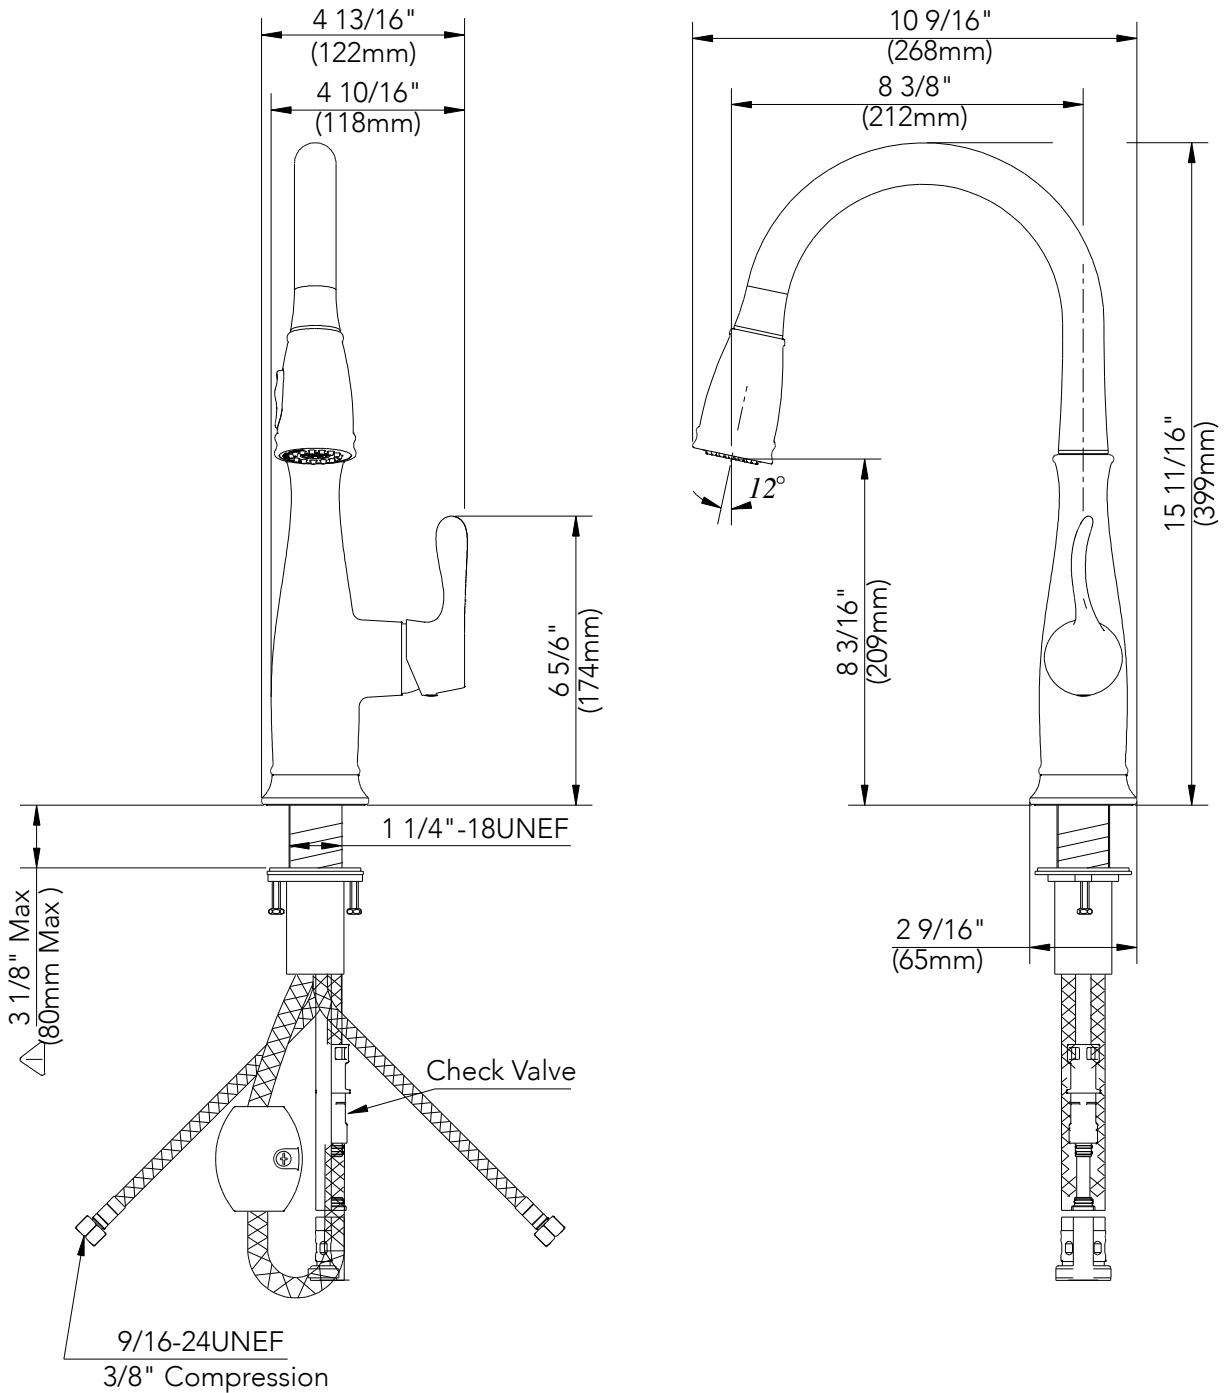

Mirabelle®

CORDELIA COLLECTION

SINGLE HANDLE PULL DOWN KITCHEN FAUCET

Product Codes:

MIRXCCD100MCP (polished chrome)

MIRXCCD100MSS (stainless steel)

MIRXCCD100MORB (oil rubbed bronze)

- DockAssure® magnetic sprayhead
- Brass construction
- Ceramic disc cartridge
- Metal lever handle
- Single hole installation
- Features 2 spray modes: aerated stream and gentle spray
- With 360° swivel spout
- Max. flow rate: 1.8 GPM
- Lifetime limited warranty
- Braided nylon supplies and pull-down hose
- Meets ANSI:A112.18.1M
- cUPC/IAPMO listed
- ADA compliant
- AB1953

See dimensional drawing on next page

© 2017 Ferguson Enterprises, Inc. All Rights Reserved 14936 05/17

Mirabelle®

SINGLE HANDLE PULL DOWN KITCHEN FAUCET

Product Codes:

MIRXCCD100MCP (polished chrome)

MIRXCCD100MSS (stainless steel)

MIRXCCD100MORB (oil rubbed bronze)

Note: All dimensions and specifications are nominal and may vary $\pm \frac{1}{4}$. Use actual products for accuracy in critical situations.