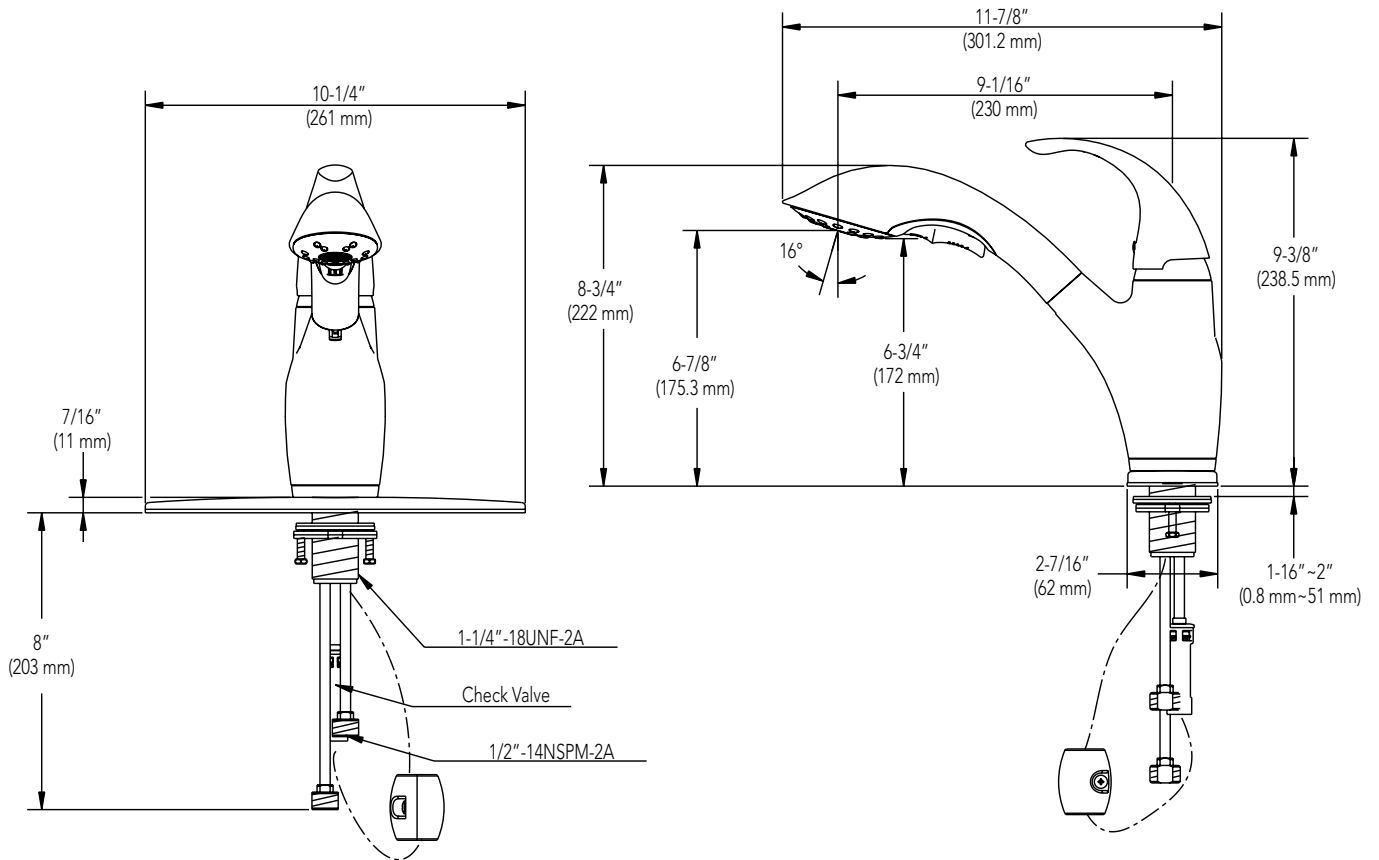

Mirabelle®

PROVINCETOWN COLLECTION

SINGLE HANDLE KITCHEN FAUCET WITH PULL-OUT SPRAY

Product Codes:

MIRXCPR100CP (polished chrome)

MIRXCPR100SS (stainless steel)

- Ceramic disc cartridge
- Brass construction
- 1.8 GPM flow (Cal Green Compliant)
- Extra long shank allows for thick counter installation
- Install as a single-hole mount or with deck plate
- Nylon pull-out hose
- Diverts from spray to stream without shutting off water
- Installation, operating, and care and maintenance instructions included
- Limited lifetime warranty
- Meets ANSI: A112.18.1M
- NSF/ANSI Std. 61 compliant
- Complies with California Lead Plumbing Laws (AB 1953)
- cUPC/IAPMO listed
- ADA compliant
- Replacement cartridge available - MIR507348N
- Extension available - MIR603993

See dimensional drawing on back

©2015 Ferguson Enterprises, Inc. All Rights Reserved 75849 Rev. 1215

Mirabelle®

PROVINCETOWN COLLECTION

SINGLE HANDLE KITCHEN FAUCET WITH PULL-OUT SPRAY

Product Codes:

MIRXCPR100CP (polished chrome)

MIRXCPR100SS (stainless steel)

Note: All dimensions and specifications are nominal and may vary +/- 1/4". Use actual products for accuracy in critical situations.