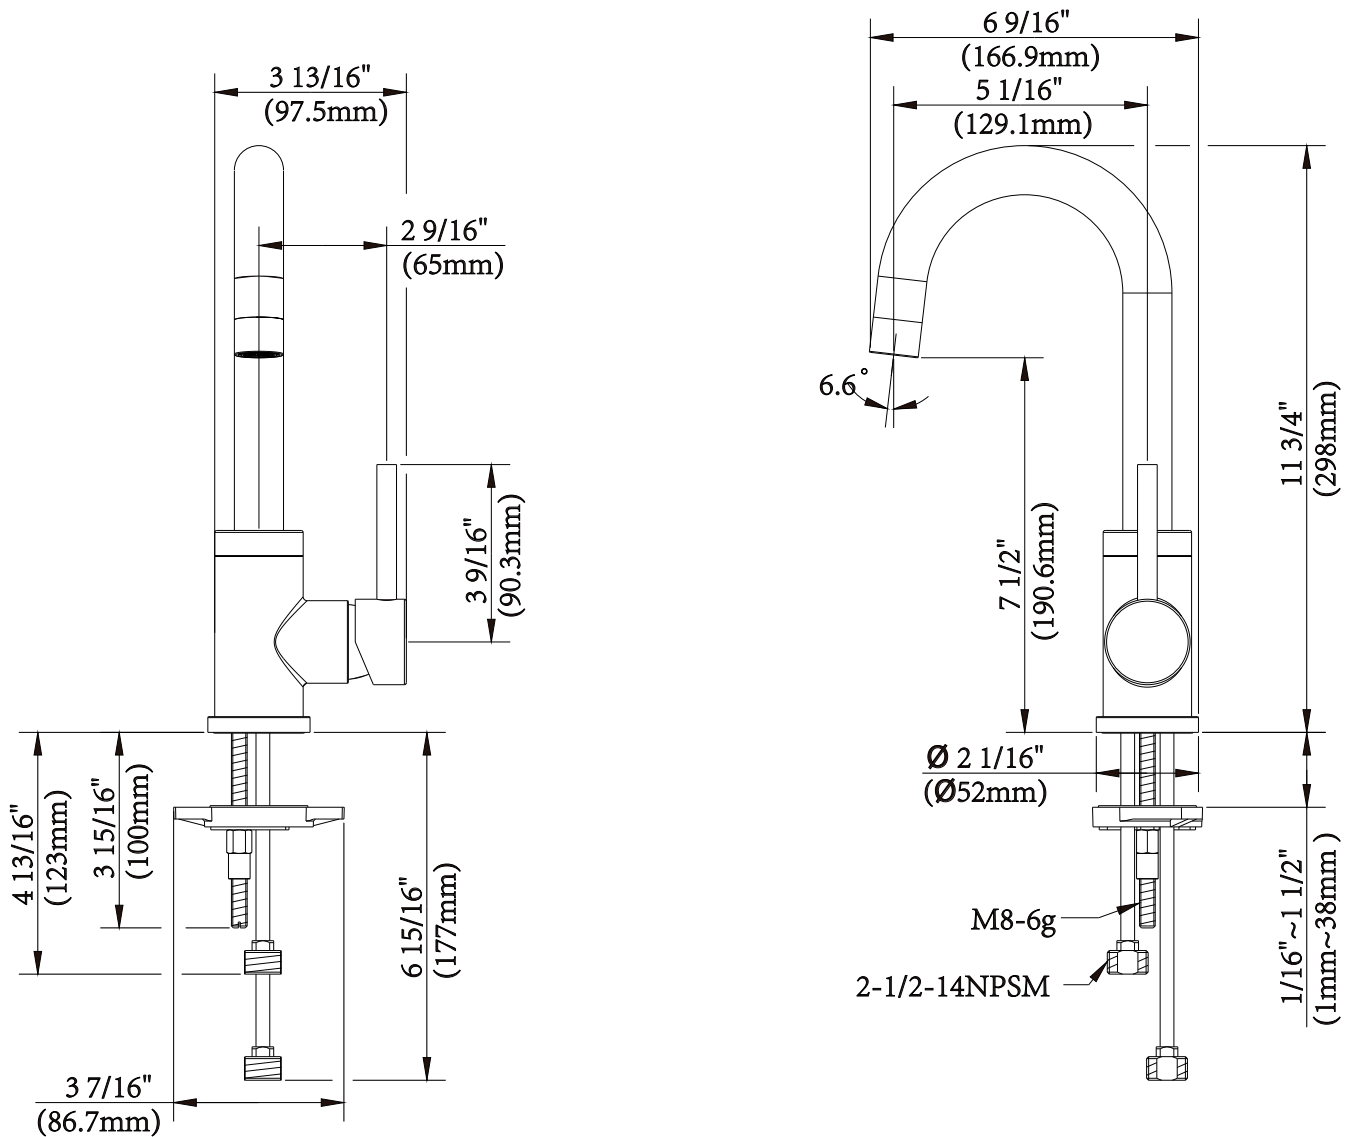

### SINGLE HANDLE BAR FAUCET

Product Codes:

MIRXCRA103CP (polished chrome)

MIRXCRA103SS (stainless steel)

- Brass construction
- Ceramic disc cartridge
- Metal lever handle
- Single hole installation
- With 360° swivel spout
- Max. flow rate: 1.8 GPM
- Lifetime limited warranty
- Braided nylon supply
- Meets ANSI:A112.18.1M
- cUPC/IAPMO listed
- ADA compliant
- AB1953

See dimensional drawing on back

© 2015 Ferguson Enterprises, Inc. All Rights Reserved 14936 03/13

### Product Codes:

MIRXCRA103CP (polished chrome)

MIRXCRA103SS (stainless steel)

Note: All dimensions and specifications are nominal and may vary +/- 1/4. Use actual products for accuracy in critical situations.