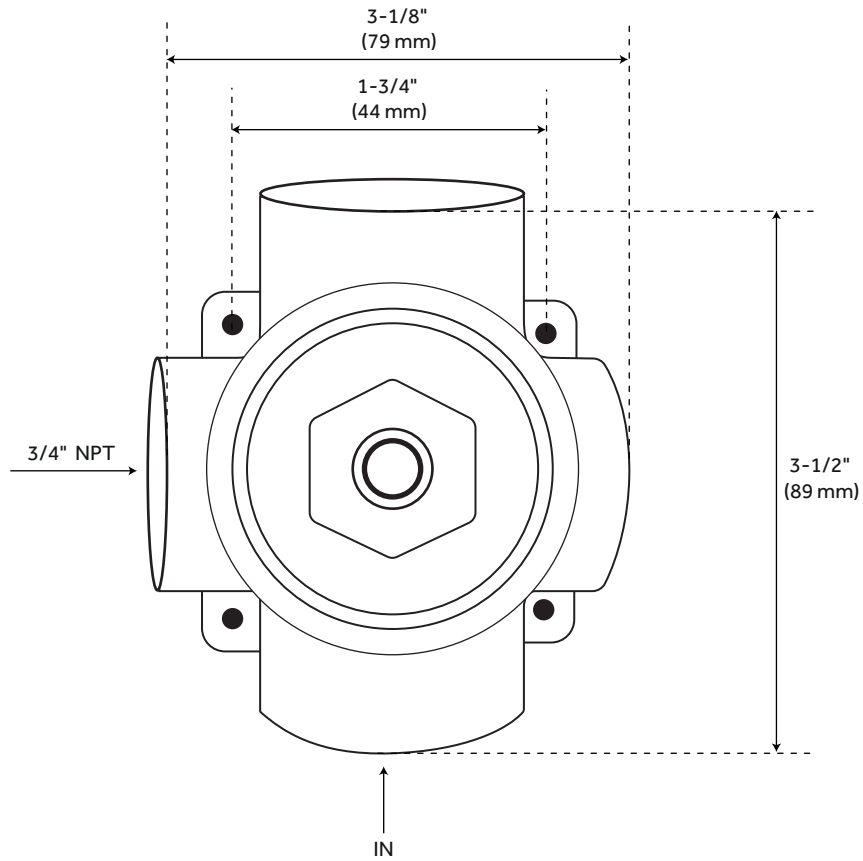

3 - WAY IN - WALL

DIVERTER ROUGH-IN VALVE

SKU: 446519

FEATURES

Material: Brass
NPT Connection: 3/4"

CODES/STANDARDS

cUPC
ASME A112.18.1/CSA B125.1
Massachusetts Accepted

SIGNATURE HARDWARE LIFETIME WARRANTY

See website for warranty information

All product dimensions are nominal.

REVISED 7/10/2019
CODE: SH6103