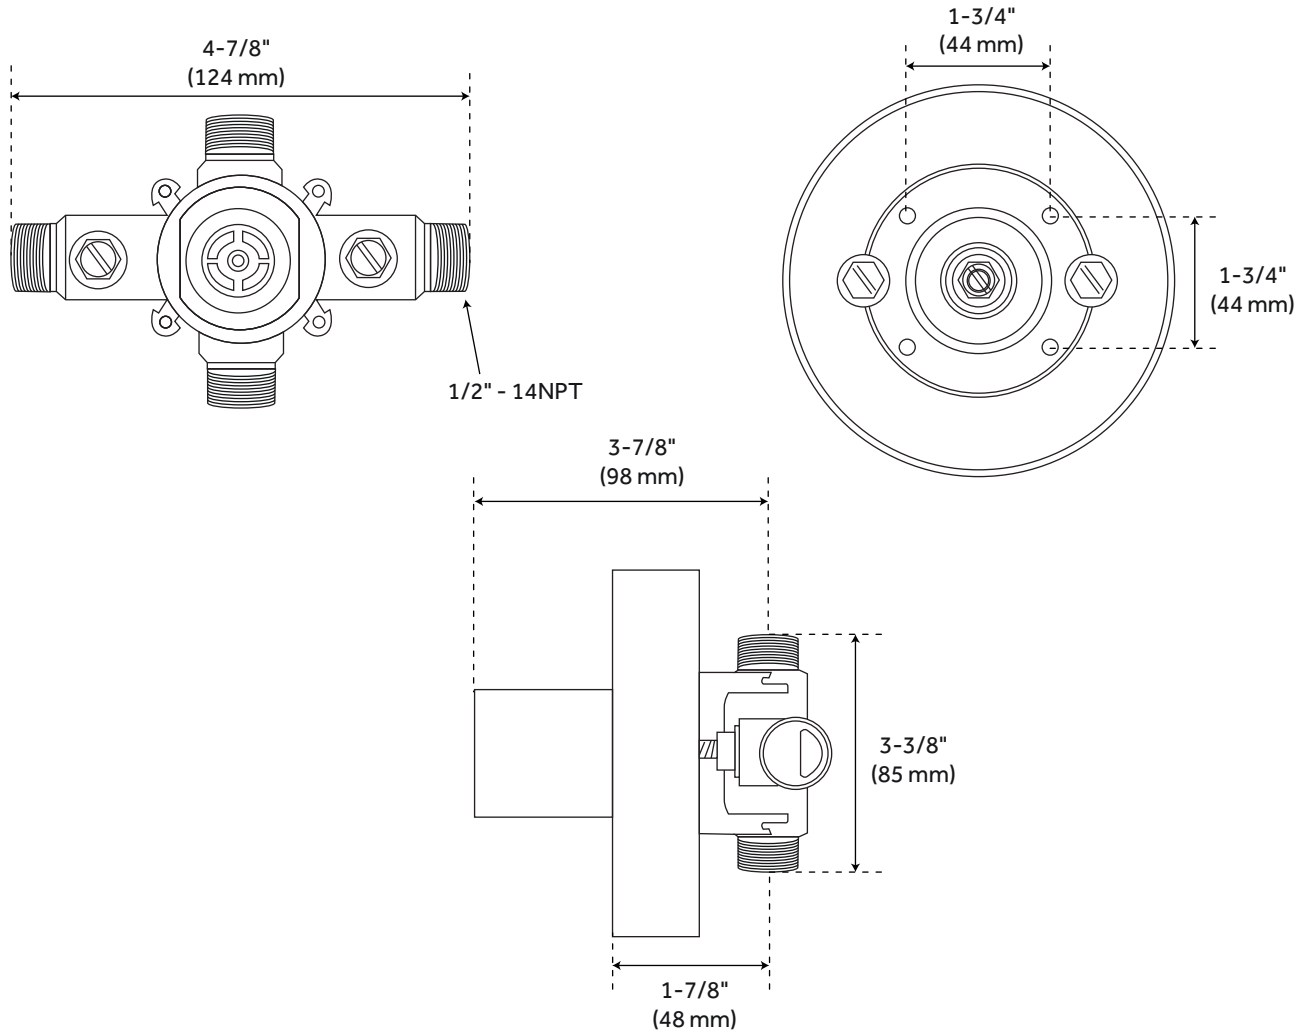

# PRESSURE BALANCE

## TUB & SHOWER ROUGH-IN VALVE

SKU: 446520

### FEATURES

Material: Bronze  
NPT Connection: 1/2"