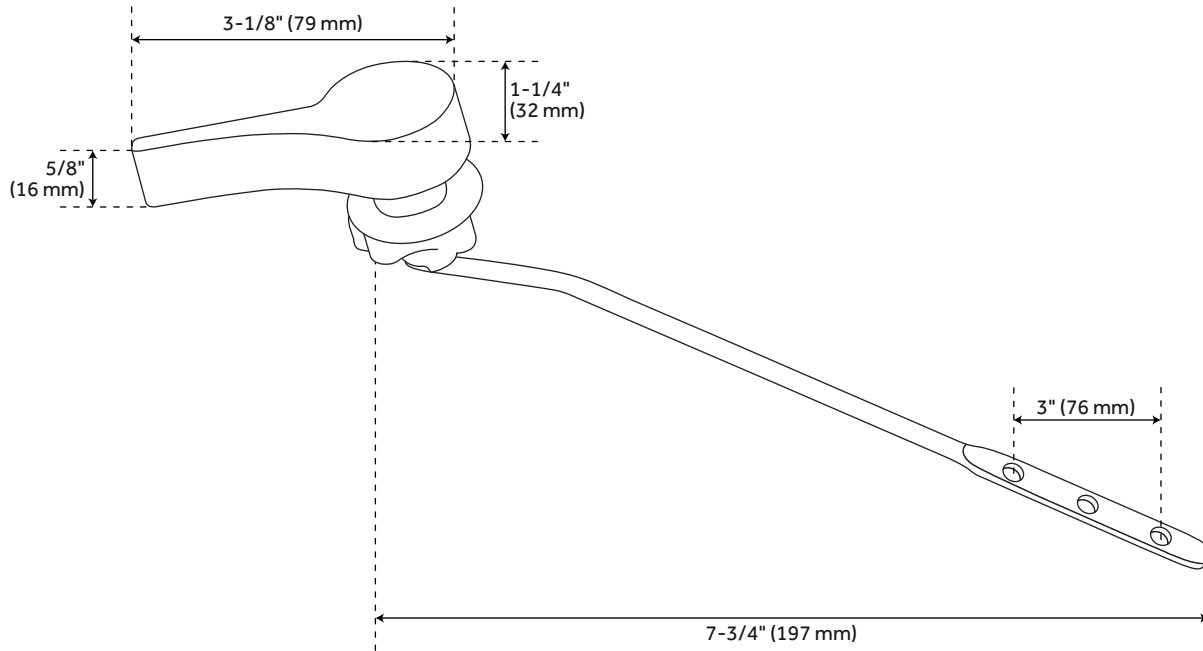

BRADENTON

TOILET TANK LEVER

SKU: 948028

FEATURES

Material: Brass
Handle Type: Lever
Handle Length: 3-1/8"
Handle Depth: 5/8"
Handle Height: 1-1/4"
Interior trip lever: 7-3/4"

SIGNATURE HARDWARE LIFETIME WARRANTY

See website for warranty information

All dimensions and specifications are nominal and may vary. Use actual products for accuracy in critical situations.

REVISED 07/24/2019
CODE: SH423BN, SH423CP, SH423ORB, SH423PN