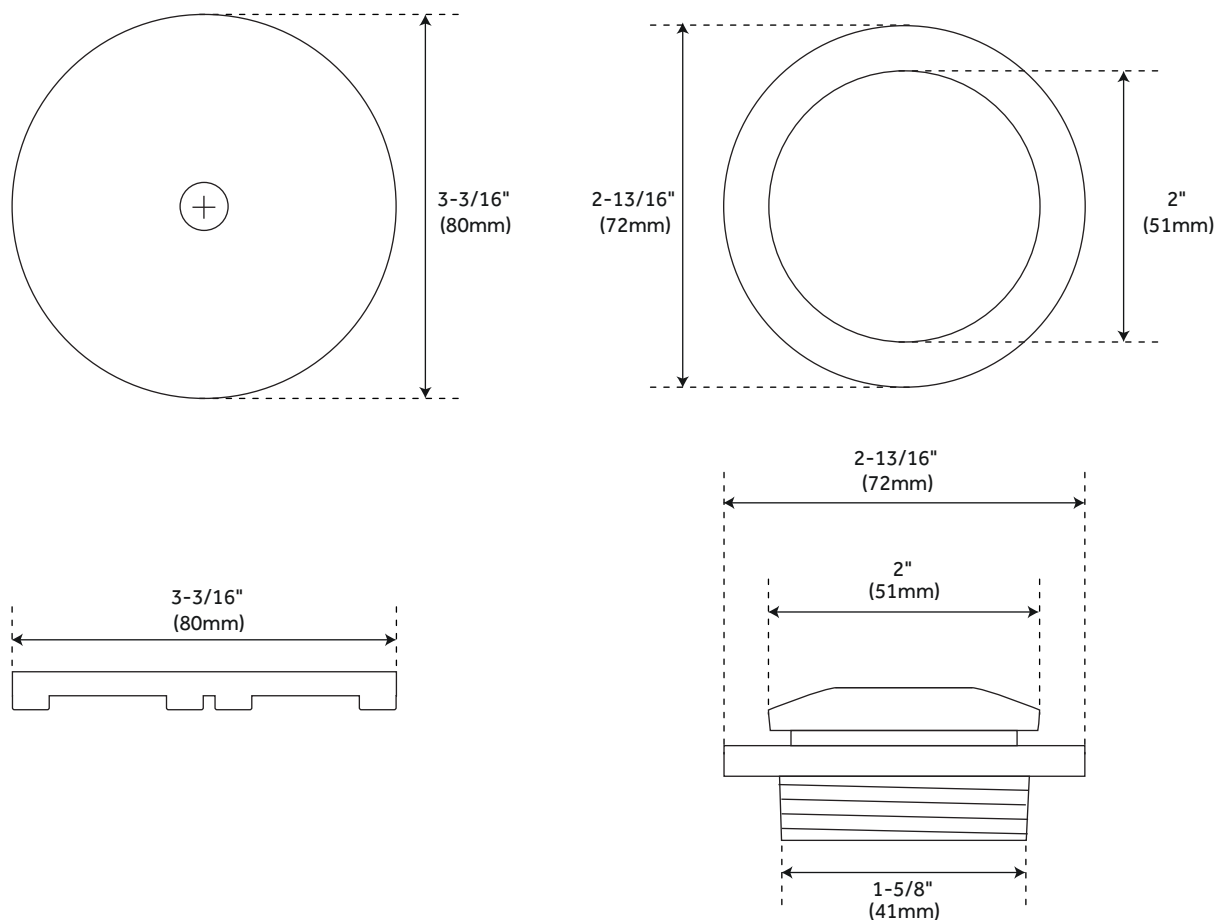

ALCOVE TUB

POP-UP DRAIN & OVERFLOW COVER

SKU: 948039

FEATURES

Material: Brass

Drain Escutcheon Diameter: $2\text{-}13/16\text{'}$

Overflow Cover Diameter: $3\text{-}3/16\text{'}$

SIGNATURE HARDWARE LIFETIME WARRANTY

See website for warranty information

All dimensions and specifications are nominal and may vary. Use actual products for accuracy in critical situations.

REVISED 12/05/2019
Code: SH622BN/SH622CP/
SH622ORB/SH622PN