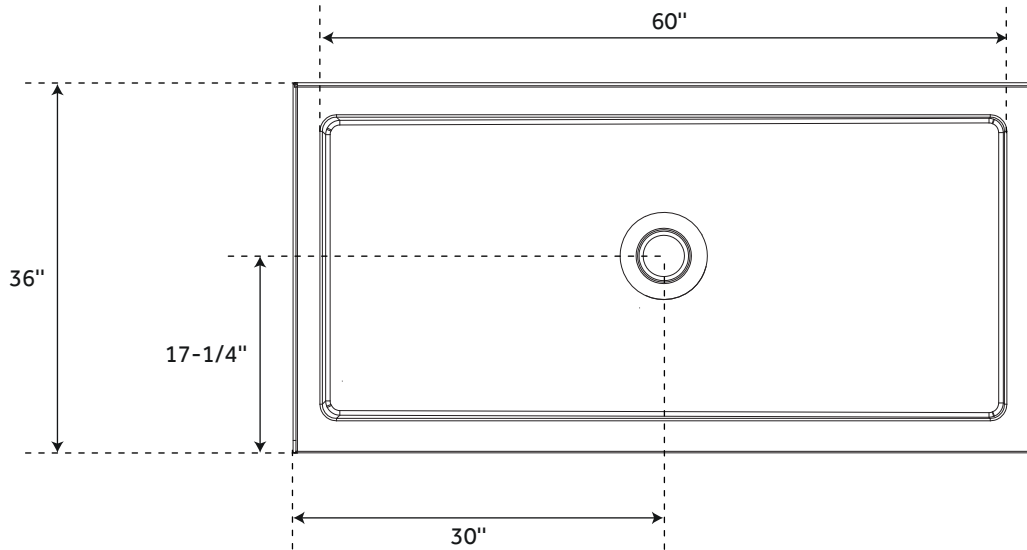

60" ACRYLIC SHOWER TRAY

WHITE

SKU: 948148

FEATURES

- Product Finish: White
- Material: Acrylic
- 60" x 30" overall dimensions:
60" L x 30" W x 3-11/16" H.
- 60" x 32" overall dimensions:
60" L x 31-3/4" W x 3-3/4" H.
- 60" x 34" overall dimensions:
60" L x 33-7/8" W x 3-11/16" H.
- 60" x 36" overall dimensions:
60" L x 36" W x 3-11/16" H.
- One-piece construction.
- Integral tile flange.
- Non-skid surface.

REVISED 01/30/2020

60" ACRYLIC

60 X 30 SHOWER TRAY

SKU: 948148

FEATURES

60" x 30" overall dimensions:
Length: 60"
Width: 30"
Height: 3-11/16"

One-piece construction.
Integral tile flange.
Non-skid surface.

CODES/STANDARDS

SIGNATURE HARDWARE

LIFETIME WARRANTY

See website for warranty information

60" ACRYLIC

60 X 34 SHOWER TRAY

SKU: 948148

FEATURES

60" x 34" overall dimensions:
Length: 60"
Width: 33-7/8"
Height: 3-11/16"

PAGE 4
CODE: SHSB6034WH

60" ACRYLIC

60 X 36 SHOWER TRAY

SKU: 948148

FEATURES

60" x 36" overall dimensions:
Length: 60"
Width: 36"
Height: 3-11/16"

One-piece construction.
Integral tile flange.
Non-skid surface.