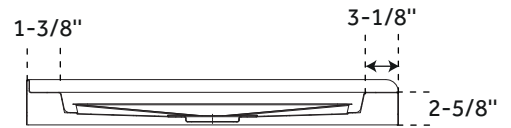

SIGNATURE HARDWARE

LIFETIME WARRANTY

See website for warranty information

60" ACRYLIC

60 X 34 SHOWER TRAY

SKU: 948148

FEATURES

60" x 34" overall dimensions:
Length: 60"
Width: 33-7/8"
Height: 3-11/16"

PAGE 4
CODE: SHSB6034WH

60" ACRYLIC

60 X 36 SHOWER TRAY

SKU: 948148

FEATURES

60" x 36" overall dimensions:
Length: 60"
Width: 36"
Height: 3-11/16"

One-piece construction.
Integral tile flange.
Non-skid surface.