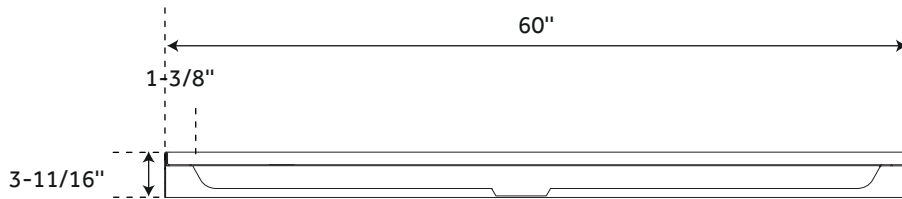

60" ACRYLIC SHOWER TRAY

WHITE

SKU: 948148

FEATURES

- Product Finish: White
- Material: Acrylic
- 60" x 30" overall dimensions:
60" L x 30" W x 3-11/16" H.
- 60" x 32" overall dimensions:
60" L x 31-3/4" W x 3-3/4" H.
- 60" x 34" overall dimensions:
60" L x 33-7/8" W x 3-11/16" H.
- 60" x 36" overall dimensions:
60" L x 36" W x 3-11/16" H.
- One-piece construction.
- Integral tile flange.
- Non-skid surface.

SIGNATURE HARDWARE

LIFETIME WARRANTY

See website for warranty information

60" ACRYLIC

60 X 34 SHOWER TRAY

SKU: 948148

FEATURES

60" x 34" overall dimensions:
Length: 60"
Width: 33-7/8"
Height: 3-11/16"

One-piece construction.
Integral tile flange.
Non-skid surface.

CODES/STANDARDS

cUPC
CSA B45.5/IAPMO Z124
Massachusetts Accepted

SIGNATURE HARDWARE LIFETIME WARRANTY

See website for warranty information

All dimensions and specifications are nominal and may vary. Use actual products for accuracy in critical situations.

PAGE 4
CODE: SHSB6034WH

60" ACRYLIC

60 X 36 SHOWER TRAY

SKU: 948148

FEATURES

60" x 36" overall dimensions:
Length: 60"
Width: 36"
Height: 3-11/16"

One-piece construction.
Integral tile flange.
Non-skid surface.