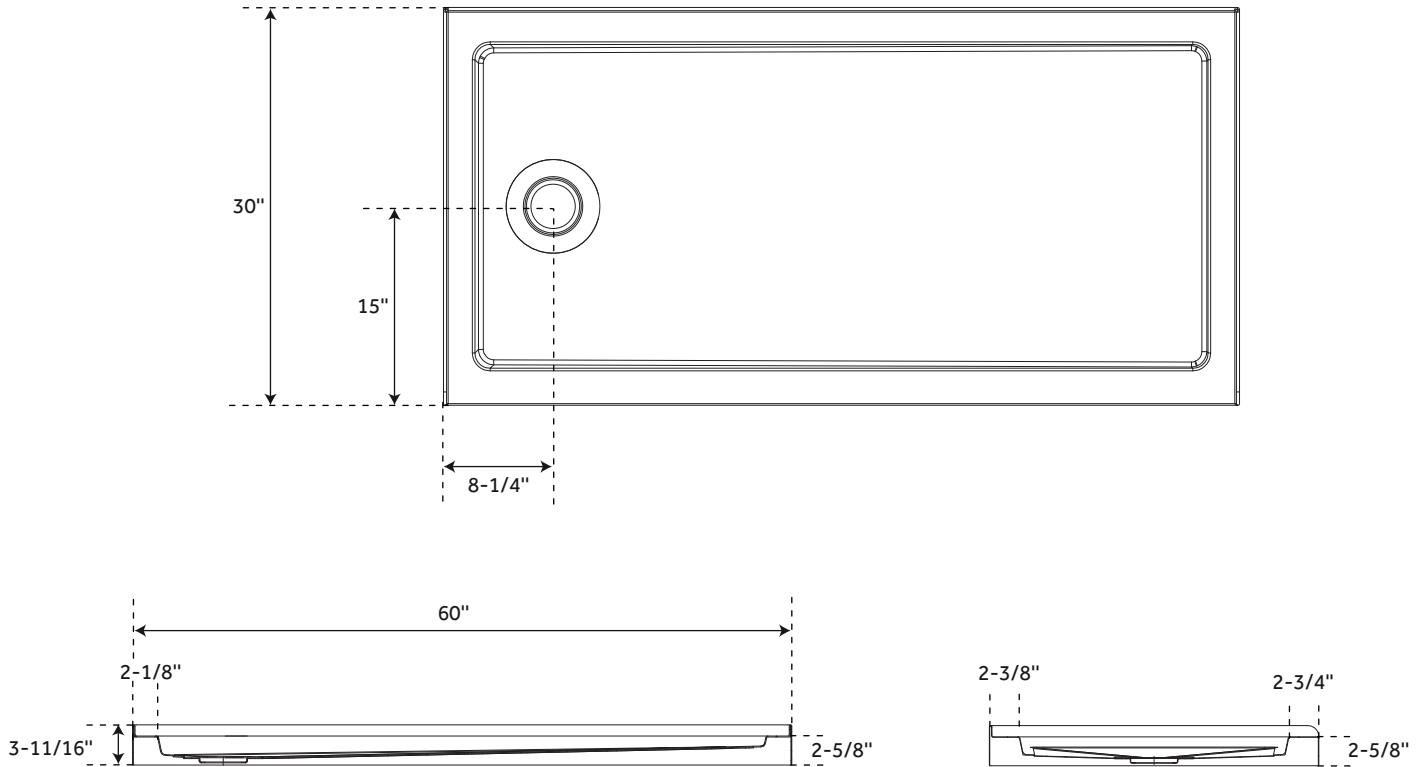

60" ACRYLIC SHOWER TRAY

WHITE

SKU: 948148

FEATURES

- Product Finish: White
- Material: Acrylic
- 60" x 30" overall dimensions:
60" L x 30" W x 3-11/16" H.
- 60" x 32" overall dimensions:
60" L x 31-3/4" W x 3-3/4" H.
- 60" x 34" overall dimensions:
60" L x 33-7/8" W x 3-11/16" H.
- 60" x 36" overall dimensions:
60" L x 36" W x 3-11/16" H.
- One-piece construction.
- Integral tile flange.
- Non-skid surface.

REVISED 01/30/2020

60" ACRYLIC

60 X 30 SHOWER TRAY

SKU: 948148

FEATURES

60" x 30" overall dimensions:
Length: 60"
Width: 30"
Height: 3-11/16"

One-piece construction.
Integral tile flange.
Non-skid surface.

CODES/STANDARDS

PAGE 2
CODE: SHSB6030RWH/SHSB6030LWH

60" ACRYLIC

60 X 32 SHOWER TRAY

SKU: 948148

FEATURES

60" x 32" overall dimensions:

Length: 60"

Width: 31-3/4"

SIGNATURE HARDWARE

LIFETIME WARRANTY

See website for warranty information

60" ACRYLIC

60 X 34 SHOWER TRAY

SKU: 948148

FEATURES

60" x 34" overall dimensions:
Length: 60"
Width: 33-7/8"
Height: 3-11/16"