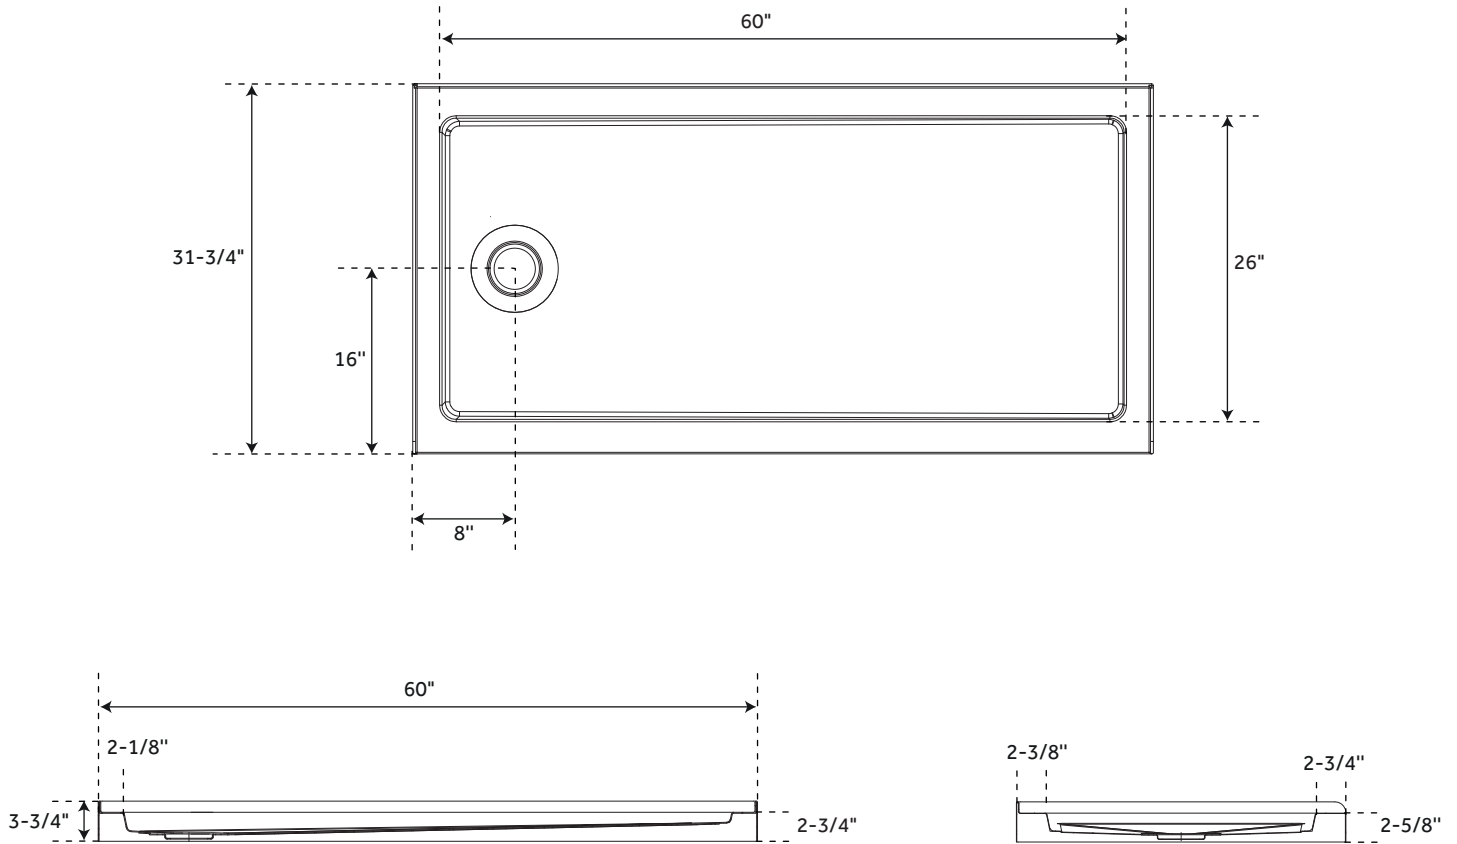

60" ACRYLIC SHOWER TRAY

WHITE

SKU: 948148

FEATURES

- Product Finish: White
- Material: Acrylic
- 60" x 30" overall dimensions:
60" L x 30" W x 3-11/16" H.
- 60" x 32" overall dimensions:
60" L x 31-3/4" W x 3-3/4" H.
- 60" x 34" overall dimensions:
60" L x 33-7/8" W x 3-11/16" H.
- 60" x 36" overall dimensions:
60" L x 36" W x 3-11/16" H.
- One-piece construction.
- Integral tile flange.
- Non-skid surface.

REVISED 01/30/2020

60" ACRYLIC

60 X 30 SHOWER TRAY

SKU: 948148

FEATURES

60" x 30" overall dimensions:
Length: 60"
Width: 30"
Height: 3-11/16"

One-piece construction.
Integral tile flange.
Non-skid surface.

CODES/STANDARDS

PAGE 2
CODE: SHSB6030RWH/SHSB6030LWH

60" ACRYLIC

60 X 32 SHOWER TRAY

SKU: 948148

FEATURES

60" x 32" overall dimensions:

Length: 60"

Width: 31-3/4"

SIGNATURE HARDWARE

LIFETIME WARRANTY

See website for warranty information

60" ACRYLIC

60 X 34 SHOWER TRAY

SKU: 948148

FEATURES

60" x 34" overall dimensions:
Length: 60"
Width: 33-7/8"
Height: 3-11/16"