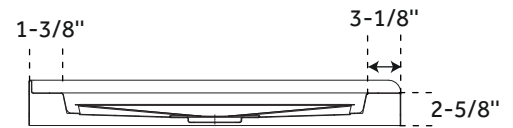

SIGNATURE HARDWARE

LIFETIME WARRANTY

See website for warranty information

60" ACRYLIC

60 X 34 SHOWER TRAY

SKU: 948148

FEATURES

60" x 34" overall dimensions:
Length: 60"
Width: 33-7/8"
Height: 3-11/16"

One-piece construction.
Integral tile flange.
Non-skid surface.

CODES/STANDARDS

cUPC
CSA B45.5/IAPMO Z124
Massachusetts Accepted

SIGNATURE HARDWARE LIFETIME WARRANTY

See website for warranty information

All dimensions and specifications are nominal and may vary. Use actual products for accuracy in critical situations.

PAGE 4
CODE: SHSB6034WH

60" ACRYLIC

60 X 36 SHOWER TRAY

SKU: 948148

FEATURES

60" x 36" overall dimensions:
Length: 60"
Width: 36"
Height: 3-11/16"

One-piece construction.
Integral tile flange.
Non-skid surface.