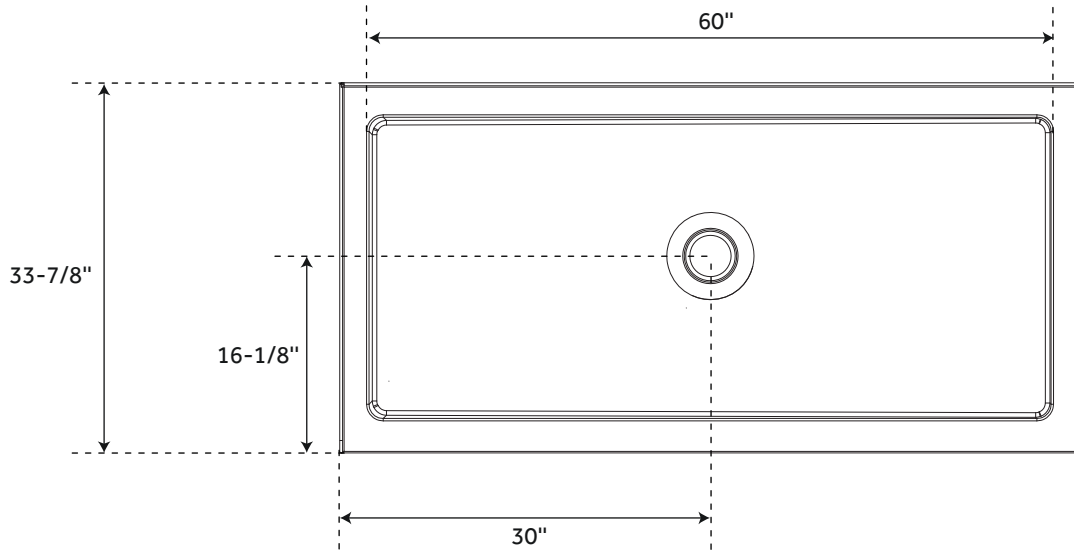

60" ACRYLIC SHOWER TRAY

WHITE

SKU: 948148

FEATURES

- Product Finish: White
- Material: Acrylic
- 60" x 30" overall dimensions:
60" L x 30" W x 3-11/16" H.
- 60" x 32" overall dimensions:
60" L x 31-3/4" W x 3-3/4" H.
- 60" x 34" overall dimensions:
60" L x 33-7/8" W x 3-11/16" H.
- 60" x 36" overall dimensions:
60" L x 36" W x 3-11/16" H.
- One-piece construction.
- Integral tile flange.
- Non-skid surface.

REVISED 01/30/2020

60" ACRYLIC

60 X 30 SHOWER TRAY

SKU: 948148

FEATURES

60" x 30" overall dimensions:
Length: 60"
Width: 30"
Height: 3-11/16"

One-piece construction.
Integral tile flange.
Non-skid surface.

CODES/STANDARDS

SIGNATURE HARDWARE

LIFETIME WARRANTY

See website for warranty information

60" ACRYLIC

60 X 34 SHOWER TRAY

SKU: 948148

FEATURES

60" x 34" overall dimensions:
Length: 60"
Width: 33-7/8"
Height: 3-11/16"

PAGE 4
CODE: SHSB6034WH

60" ACRYLIC

60 X 36 SHOWER TRAY

SKU: 948148

FEATURES

60" x 36" overall dimensions:
Length: 60"
Width: 36"
Height: 3-11/16"

One-piece construction.
Integral tile flange.
Non-skid surface.