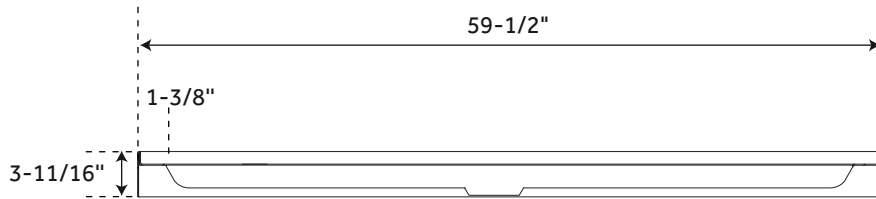

60" ACRYLIC SHOWER TRAY

WHITE

SKU: 948148

FEATURES

- Product Finish: White
- Material: Acrylic
- 60" x 30" overall dimensions:
60" L x 30" W x 3-11/16" H.
- 60" x 32" overall dimensions:
60" L x 31-3/4" W x 3-3/4" H.
- 60" x 34" overall dimensions:
60" L x 33-7/8" W x 3-11/16" H.
- 60" x 36" overall dimensions:
60" L x 36" W x 3-11/16" H.
- One-piece construction.
- Integral tile flange.
- Non-skid surface.

SIGNATURE HARDWARE

LIFETIME WARRANTY

See website for warranty information

60" ACRYLIC

60 X 34 SHOWER TRAY

SKU: 948148

FEATURES

60" x 34" overall dimensions:
Length: 60"
Width: 33-7/8"
Height: 3-11/16"

PAGE 4
CODE: SHSB6034WH

60" ACRYLIC

60 X 36 SHOWER TRAY

SKU: 948148

FEATURES

60" x 36" overall dimensions:
Length: 60"
Width: 36"
Height: 3-11/16"

One-piece construction.
Integral tile flange.
Non-skid surface.