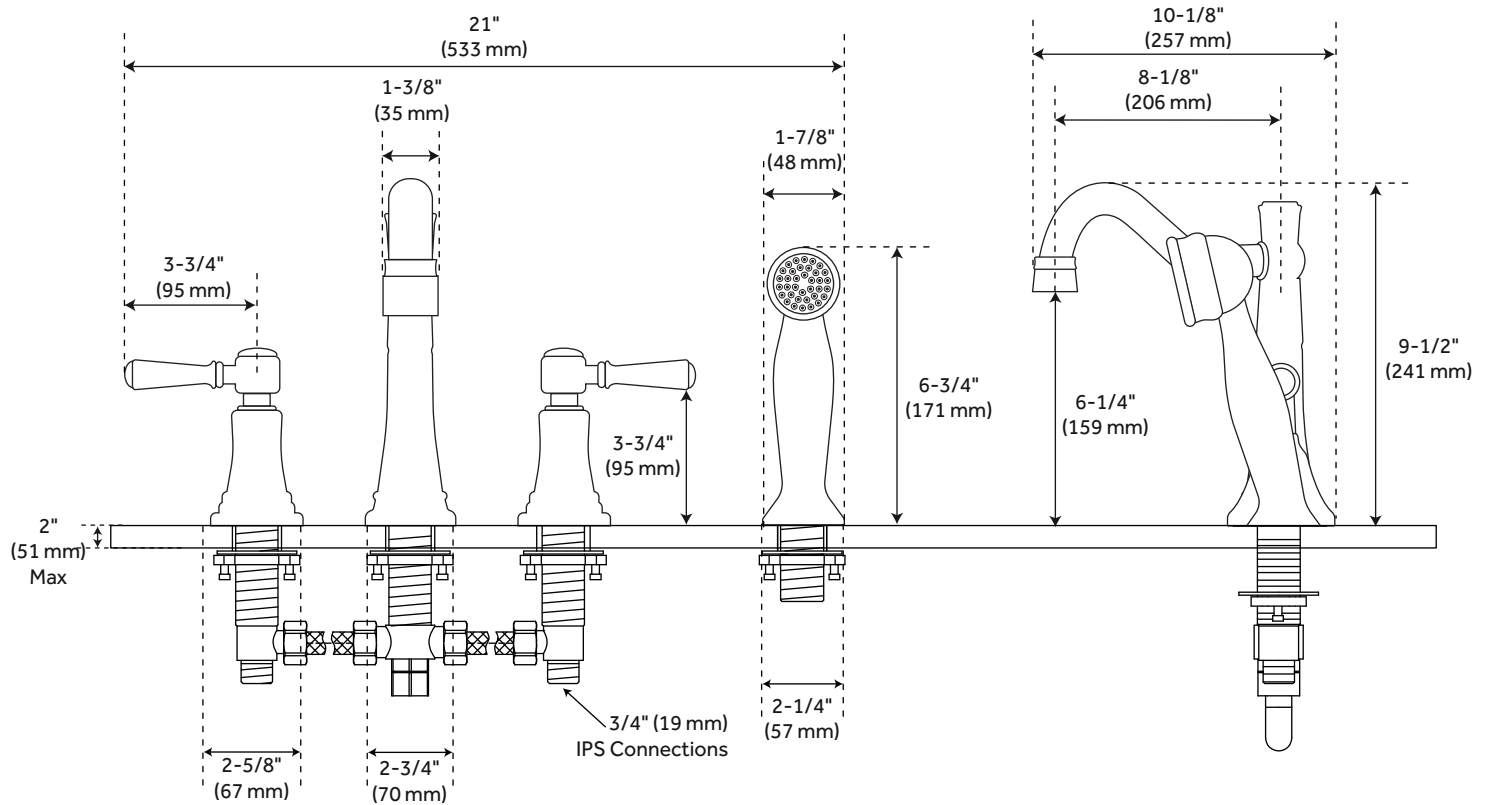

## 4-HOLE ROMAN TUB FILLER AND HAND SHOWER

SKU: 948305

### FEATURES

Installation Type: Deck Mount  
Handle Type: Lever  
Max. Deck Thickness: 2"  
Tub Faucet Material: Brass  
Length: 21"  
Width: 10-1/8"  
Height: 9-1/2"  
Height To Spout: 6-1/4"  
Spout Reach: 8-1/8"  
Spout Width: 1-3/8"  
Hot and Cold Indicators: No  
Drain Included: No  
Ceramic Disc Cartridges: Yes  
Hand Shower Hose Length: 61"