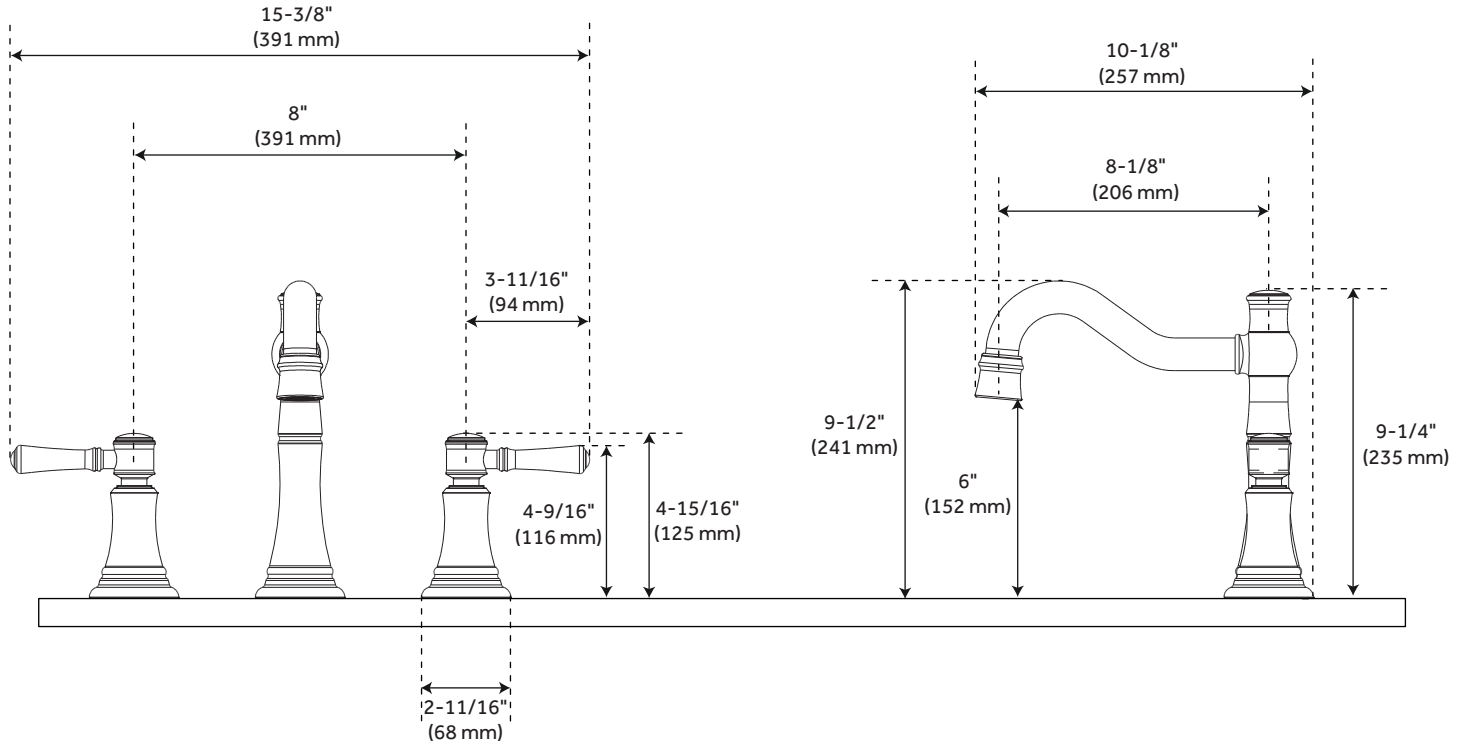

ST. MARTIN

3-HOLE ROMAN TUB FILLER

SKU: 948306

FEATURES

Installation Type: Deck Mount
Faucet Centers: 8"
Handle Type: Lever
Max. Deck Thickness: 2"
Tub Faucet Material: Brass
Width: 10-1/8"
Height: 9-1/2"
Height To Spout: 6-1/4"
Spout Reach: 8-1/8"
Spout Width: 1-3/8"
Drain Included: No
Ceramic Disc Cartridges: Yes

SIGNATURE HARDWARE LIFETIME WARRANTY

See website for warranty information

REVISED 11/04/2019
Code: SHSM3RTBN
SHSM3RTNORB
SHSM3RTPN
SHSM3RTCP

All dimensions and specifications are nominal and may vary. Use actual products for accuracy in critical situations.