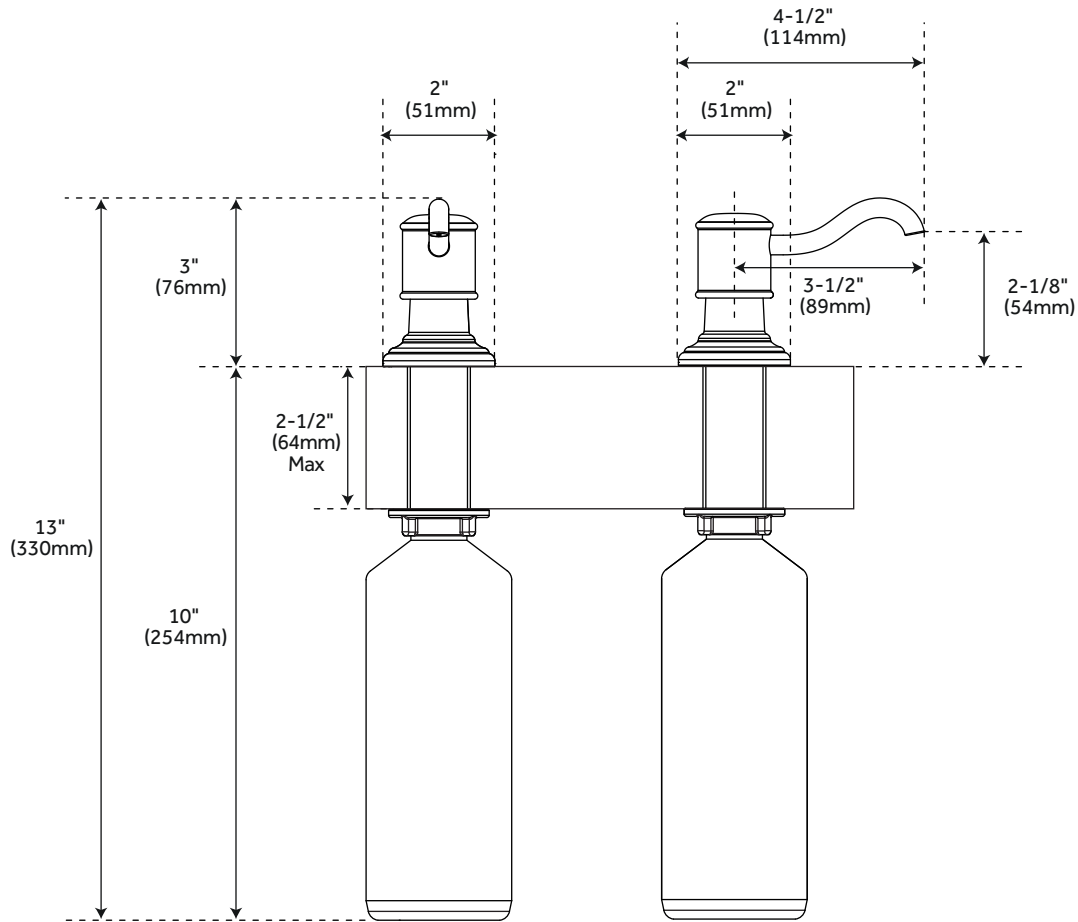

AMBERLY

VINTAGE HOOK STYLE SOAP OR LOTION DISPENSER

SKU: 948519

FEATURES

Faucet Holes: 1
Max. Countertop Thickness: 2-1/2"
Length: 2"
Width: 4-1/2"
Height: 13"
Height To Spout: 2-1/8"
Spout Reach: 3-1/2"
Base Plate Length: 2"
Base Plate Width: 2"