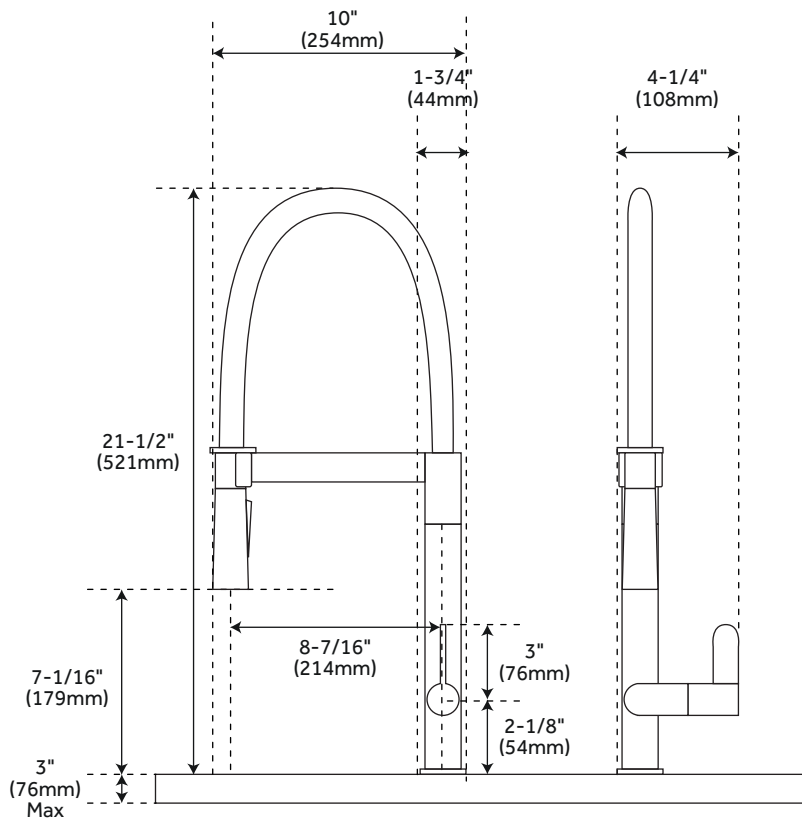

O CALA

SINGLE-HOLE KITCHEN FAUCET WITH PULL-DOWN SPRING POUT

SKU: 948533

FEATURES

Installation Type: Single-Hole
Faucet Holes: 1
Handle Type: Lever
Features: Pull-Down
Faucet Material: Brass
Length: 4-1/4"
Width: 10"
Height: 21-1/2"
Height To Spout: 7-1/16"
Spout Reach: 8-7/16"
Swivel Spout: Yes
Base Plate Diameter: 1-3/4"
Handle Length: 3"
Height to Bottom of Handle: 2-1/8"
Ceramic Disc Cartridges: Yes
Hot and Cold Indicators: No
Maximum Flow Rate: 1.75 gpm
(gallons per minute)
IAPMO Certified: Yes

CODES/STANDARDS

cCSAus
ASME A112.18.1/CSA B125.1
NSF/ANSI 61
NSF/ANSI 372

SIGNATURE HARDWARE LIFETIME WARRANTY

See website for warranty information

All dimensions and specifications are nominal and may vary. Use actual products for accuracy in critical situations.