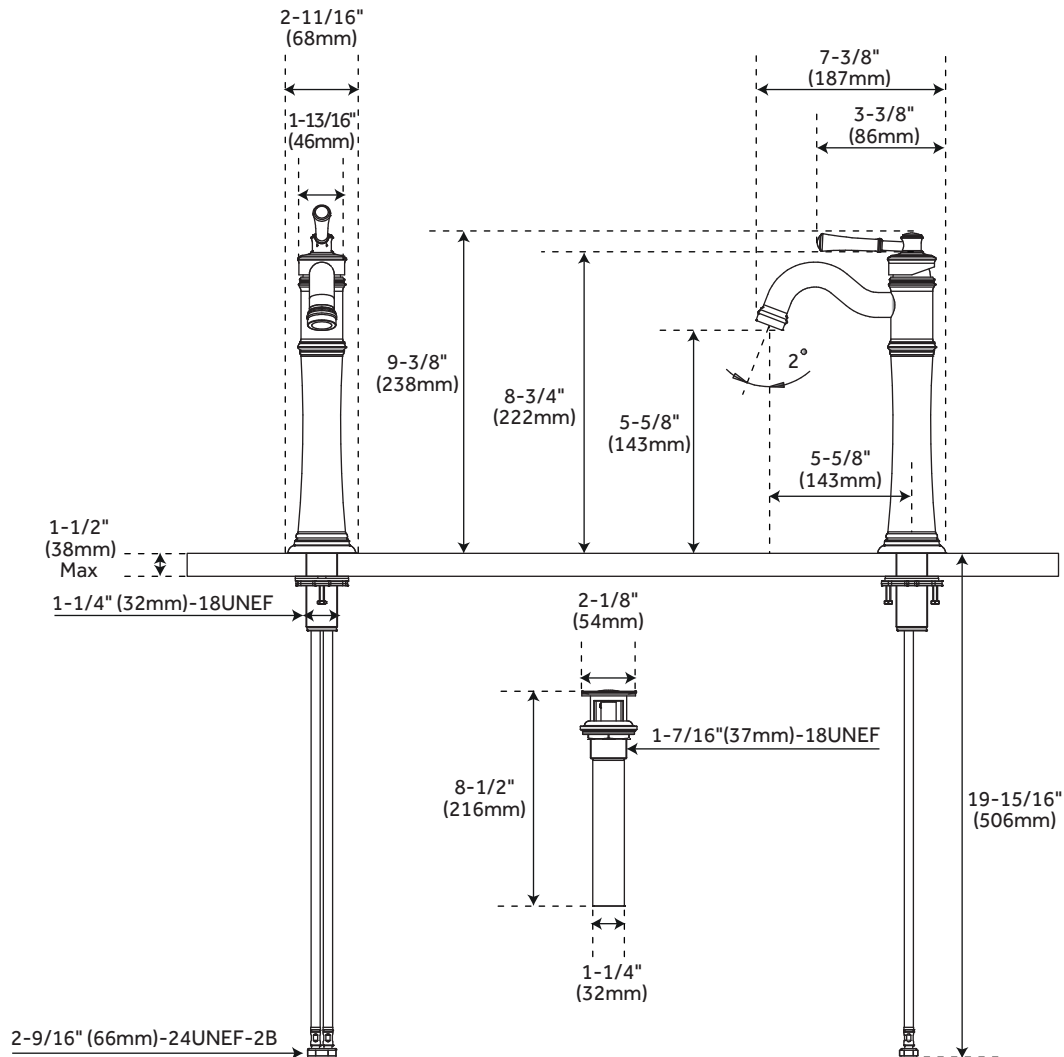

### FEATURES

Installation Type: Single-Hole  
 Max. Countertop Thickness: 1-1/2"  
 Faucet Centers: Single-Hole  
 Handle Type: Lever  
 Faucet Material: Brass  
 Length: 2-11/16"  
 (6-1/4" with deckplate)  
 Width: 7-3/8"  
 Height: 9-3/8"  
 Height To Spout: 5-5/8"  
 Spout Reach: 5-5/8"  
 Optional Base Plate Length: 6-1/4"  
 Optional Base Plate Width: 2-1/2"  
 Handle Length: 3-3/8"  
 Height to Bottom of Handle: 8-3/4"  
 Ceramic Disc Cartridges: Yes  
 Hot and Cold Indicators: No  
 IPS: 1/2"  
 Drain Included: Yes  
 Overflow Hole: Yes  
 Fits Drain Hole Size: 1-1/2"  
 Maximum Flow Rate: 1.2 gpm (gallons per minute)