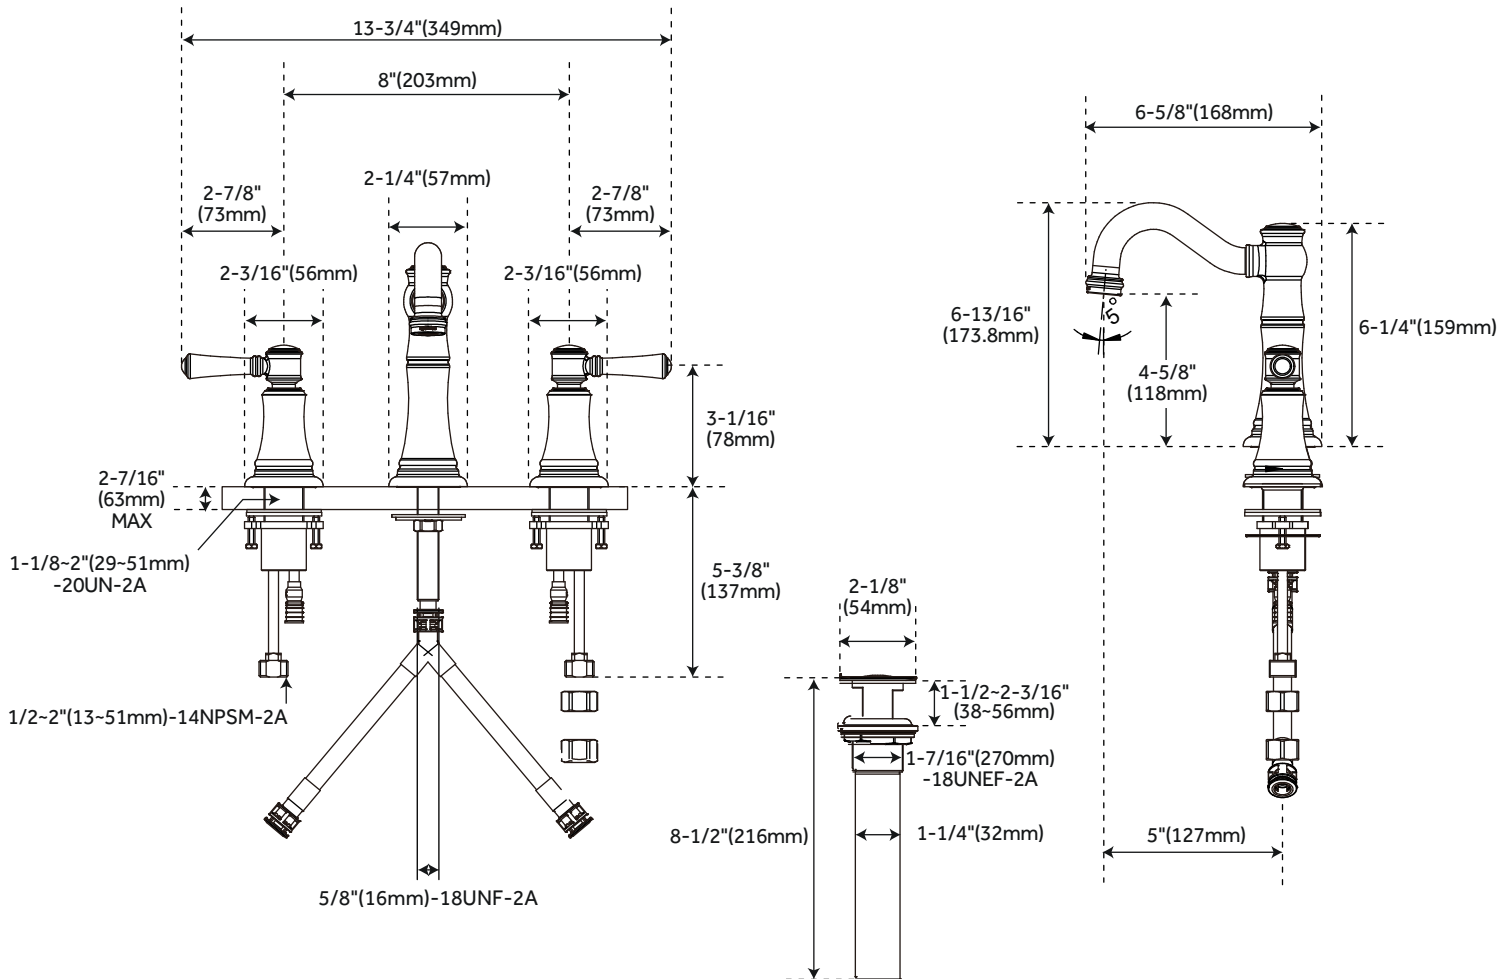

CONTENTS

FAUCET PAGE 2

REVISED 07/30/2020

ST. MARTIN

WIDESPREAD BATHROOM FAUCET

SKU: 948599

FEATURES

Installation Type: Widespread
 Max. Countertop Thickness: 2-7/16"
 Faucet Centers: 8"
 Handle Type: Lever
 Features: ADA Compliant
 Faucet Material: Brass
 Length: 13-3/4"
 Width: 6-5/8"
 Height: 6-13/16"
 Height To Spout: 4-5/8"
 Spout Reach: 5"
 Base Plate Diameter: 2-3/16"
 Handle Length: 2-7/8"
 Height to Bottom of Handle: 3-1/16"
 Ceramic Disc Cartridges: Yes
 Hot and Cold Indicators: No
 IPS: 1/2"
 Drain Included: Yes
 Overflow Hole: Yes
 Fits Drain Hole Size: 1-1/2"
 Maximum Flow Rate: 1.2 gpm (gallons per minute)

See website for warranty information

All dimensions and specifications are nominal and may vary. Use actual products for accuracy in critical situations.

PAGE 2
 CODE: SHWSCSM800BN, SHWSCSM800ORB
 SHWSCSM800PN, SHWSCSM800CP