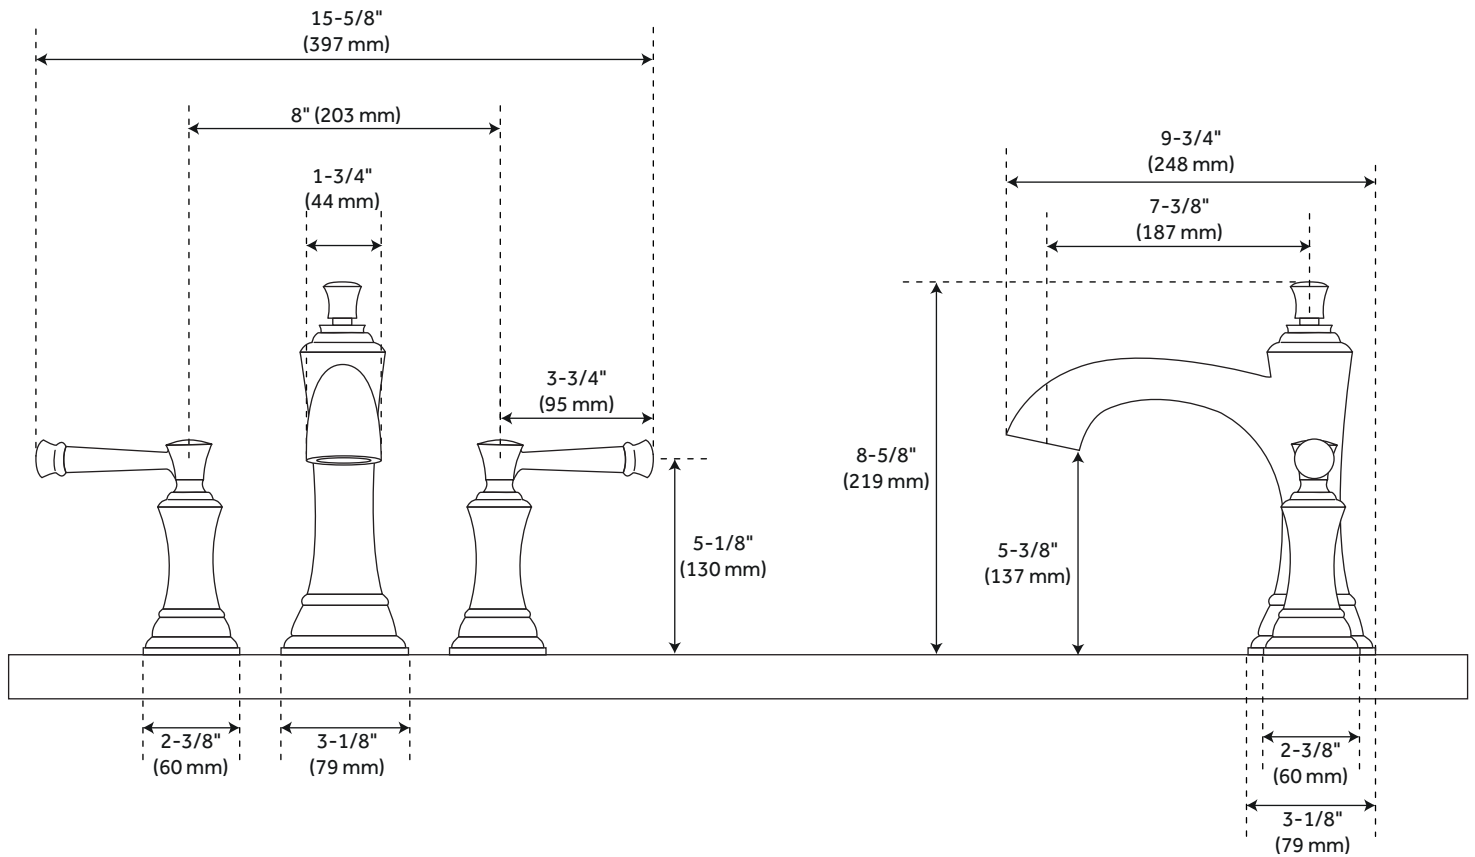

BEASLEY

3-HOLE ROMAN TUB FILLER

SKU: 948675

FEATURES

Handshower hose length - 61"
Installation Type: Deck Mount
Handle Type: Lever
Max. Deck Thickness: 2"
Tub Faucet Material: Brass
Length: 15-5/8"
Width: 9-3/4"
Height: 8-5/8"
Height To Spout: 5-3/8"
Spout Reach: 7-3/8"
Spout Width: 1-3/4"
Hot and Cold Indicators: No
Drain Included: No
Ceramic Disc Cartridges: Yes

All dimensions and specifications are nominal and may vary. Use actual products for accuracy in critical situations.